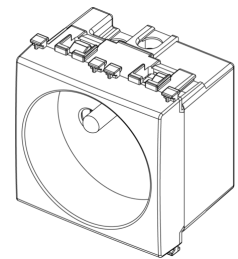

ARKÉ: 2P+E 16A French SICURY outlet grey

19212

Wiring devices / Traditional wiring devices / ARKÉ / Devices

2P+E 16A French SICURY outlet grey

2P+E 16 A 250 V~ SICURY socket outlet, French standard, grey - 2 modules

3 - Active

20 NR

- [Arké lives in your time](#)

3D

- **Class group:** Domestic switching devices
- **Class:** Socket outlet
- **Number of units:** 1
- **Number of modules (module system):** 2
- **Number of socket outlets switchable:** 0
- **Imprint/indication:** None
- **Connection type:** Screwed terminal
- **With hinged lid:** No
- **With enhanced contact protection:** Yes
- **Label space/information surface:** Yes
- **Colour:** Grey
- **RAL-number (similar):** 7015
- **Metallic colour:** No
- **Transparent:** No
- **Lockable:** No
- **Eject-mechanism:** No
- **Insulated mounting:** No
- **With function lighting:** No
- **With orientation lighting:** No
- **Over voltage protection:** No

- **Fault current protection:** No
- **Mounting method:** Flush-mounted
- **Type of fastening:** Snap mounting (engagement)
- **Material:** Plastic
- **Material quality:** Thermoplastic
- **Halogen free:** Yes
- **Surface protection:** Untreated
- **Surface finishing:** Matt
- **With loop through function:** No
- **With on/off switch:** No
- **Rotated central insert:** No
- **Nominal current:** 16 A
- **Nominal voltage:** 250 V
- **Frequency:** 50,00 - 60,00 HZ
- **Suitable for degree of protection (IP):** IP20
- **Impact strength:** Other
- **Device width:** 44,80 mm
- **Device height:** 49,00 mm
- **Device depth:** 35,90 mm