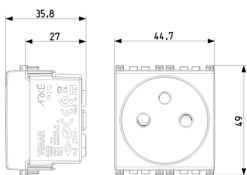

3 - Active

20 NR

- [Arké lives in your time](#)

3D

- **Class group:** Domestic switching devices
- **Class:** Socket outlet
- **Number of units:** 1
- **Number of modules (module system):** 2
- **Number of socket outlets switchable:** 0
- **Imprint/indication:** None
- **Connection type:** Screwed terminal
- **With hinged lid:** No
- **With enhanced contact protection:** Yes
- **Label space/information surface:** Yes
- **Colour:** Grey
- **RAL-number (similar):** 7015
- **Metallic colour:** No
- **Transparent:** No
- **Lockable:** No
- **Eject-mechanism:** No
- **Insulated mounting:** No
- **With function lighting:** No
- **With orientation lighting:** No
- **Over voltage protection:** No

- **Fault current protection:** No
- **Mounting method:** Flush-mounted
- **Type of fastening:** Snap mounting (engagement)
- **Material:** Plastic
- **Material quality:** Thermoplastic
- **Halogen free:** Yes
- **Surface protection:** Untreated
- **Surface finishing:** Matt
- **With loop through function:** No
- **With on/off switch:** No
- **Rotated central insert:** No
- **Nominal current:** 16 A
- **Nominal voltage:** 250 V
- **Frequency:** 50,00 - 60,00 HZ
- **Suitable for degree of protection (IP):** IP20
- **Impact strength:** Other
- **Device width:** 44,80 mm
- **Device height:** 49,00 mm
- **Device depth:** 35,90 mm

8007352470965
1 NR
5.1x4.3x5.3 [cm]
44 [g]

8007352470972
20 NR
27.4x11.5x9.2 [cm]
963 [g]

8007352641204
240 NR
38x28.5x35.5 [cm]
12,084 [g]