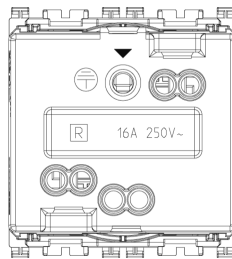

3 - Active

20 NR

- [Arké lives in your time](#)

3D

- **Class group:** Domestic switching devices
- **Class:** Socket outlet
- **Number of units:** 1
- **Number of modules (module system):** 2
- **Number of socket outlets switchable:** 0
- **Imprint/indication:** None
- **Connection type:** Screwed terminal
- **With hinged lid:** No
- **With enhanced contact protection:** Yes
- **Label space/information surface:** Yes
- **Colour:** Grey
- **RAL-number (similar):** 7015
- **Metallic colour:** No
- **Transparent:** No
- **Lockable:** No
- **Eject-mechanism:** No
- **Insulated mounting:** No
- **With function lighting:** No
- **With orientation lighting:** No
- **Over voltage protection:** No

- **Fault current protection:** No
- **Mounting method:** Flush-mounted
- **Type of fastening:** Snap mounting (engagement)
- **Material:** Plastic
- **Material quality:** Thermoplastic
- **Halogen free:** Yes
- **Surface protection:** Untreated
- **Surface finishing:** Matt
- **With loop through function:** No
- **With on/off switch:** No
- **Rotated central insert:** No
- **Nominal current:** 16 A
- **Nominal voltage:** 250 V
- **Frequency:** 50,00 - 60,00 HZ
- **Suitable for degree of protection (IP):** IP20
- **Impact strength:** Other
- **Device width:** 44,80 mm
- **Device height:** 49,00 mm
- **Device depth:** 35,90 mm

8007352470965
1 NR
5.1x4.3x5.3 [cm]
44 [g]

8007352470972
20 NR
27.4x11.5x9.2 [cm]
963 [g]

8007352641204
240 NR
38x28.5x35.5 [cm]
12,084 [g]