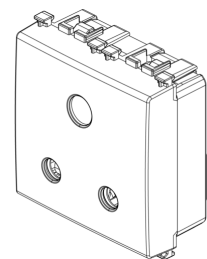

ARKÉ: 2P+E 5A English SICURY outlet white

19214.B

Wiring devices / Traditional wiring devices / ARKÉ / Devices

2P+E 5A English SICURY outlet white

2P+E 5 A 250 V~ SICURY socket outlet, English standard, white - 2 modules

3 - Active

5 NR

- [Multilanguage instructions sheet \(587 kb\)](#)

- [Arké lives in your time](#)

3D

- **Class group:** Domestic switching devices
- **Class:** Socket outlet
- **Model:** British Standard
- **Number of modules (module system):** 2
- **Number of socket outlets switchable:** 0
- **Imprint/indication:** None
- **Connection type:** Screwed terminal
- **With hinged lid:** No
- **With enhanced contact protection:** Yes
- **Label space/information surface:** Yes
- **Colour:** White
- **RAL-number (similar):** 9016
- **Metallic colour:** No
- **Transparent:** No
- **Lockable:** No
- **Eject-mechanism:** No
- **Insulated mounting:** No
- **With function lighting:** No
- **With orientation lighting:** No

- **Over voltage protection:** No
- **Fault current protection:** No
- **Mounting method:** Flush-mounted
- **Material:** Plastic
- **Material quality:** Thermoplastic
- **Halogen free:** Yes
- **Surface protection:** Untreated
- **Surface finishing:** Matt
- **With loop through function:** No
- **With on/off switch:** No
- **Rotated central insert:** No
- **Nominal current:** 5 A
- **Nominal voltage:** 250 V
- **Frequency:** 50,00 - 60,00 HZ
- **Suitable for degree of protection (IP):** IP20
- **Impact strength:** Other
- **Device width:** 44,70 mm
- **Device height:** 49,00 mm
- **Device depth:** 27,30 mm