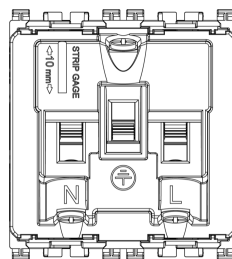

3 - Active

5 NR

- [Multilanguage instructions sheet \(587 kb\)](#)

- [Arké lives in your time](#)

3D

- **Class group:** Domestic switching devices
- **Class:** Socket outlet
- **Model:** British Standard
- **Number of modules (module system):** 2
- **Number of socket outlets switchable:** 0
- **Imprint/indication:** None
- **Connection type:** Screwed terminal
- **With hinged lid:** No
- **With enhanced contact protection:** Yes
- **Label space/information surface:** Yes
- **Colour:** White
- **RAL-number (similar):** 9016
- **Metallic colour:** No
- **Transparent:** No
- **Lockable:** No
- **Eject-mechanism:** No
- **Insulated mounting:** No
- **With function lighting:** No
- **With orientation lighting:** No

- **Over voltage protection:** No
- **Fault current protection:** No
- **Mounting method:** Flush-mounted
- **Material:** Plastic
- **Material quality:** Thermoplastic
- **Halogen free:** Yes
- **Surface protection:** Untreated
- **Surface finishing:** Matt
- **With loop through function:** No
- **With on/off switch:** No
- **Rotated central insert:** No
- **Nominal current:** 5 A
- **Nominal voltage:** 250 V
- **Frequency:** 50,00 - 60,00 HZ
- **Suitable for degree of protection (IP):** IP20
- **Impact strength:** Other
- **Device width:** 44,70 mm
- **Device height:** 49,00 mm
- **Device depth:** 27,30 mm

8007352589414
5 NR
14.2x6.7x5.9 [cm]
293.1 [g]