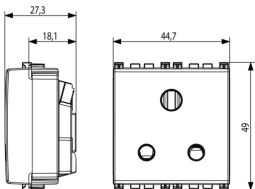

3 - Active

5 NR

- [Multilanguage instructions sheet \(587 kb\)](#)

- [Arké lives in your time](#)

3D

- **Class group:** Domestic switching devices
- **Class:** Socket outlet
- **Model:** British Standard
- **Number of modules (module system):** 2
- **Number of socket outlets switchable:** 0
- **Imprint/indication:** None
- **Connection type:** Screwed terminal
- **With hinged lid:** No
- **With enhanced contact protection:** Yes
- **Label space/information surface:** Yes
- **Colour:** White
- **RAL-number (similar):** 9016
- **Metallic colour:** No
- **Transparent:** No
- **Lockable:** No
- **Eject-mechanism:** No
- **Insulated mounting:** No
- **With function lighting:** No
- **With orientation lighting:** No

- **Over voltage protection:** No
- **Fault current protection:** No
- **Mounting method:** Flush-mounted
- **Material:** Plastic
- **Material quality:** Thermoplastic
- **Halogen free:** Yes
- **Surface protection:** Untreated
- **Surface finishing:** Matt
- **With loop through function:** No
- **With on/off switch:** No
- **Rotated central insert:** No
- **Nominal current:** 5 A
- **Nominal voltage:** 250 V
- **Frequency:** 50,00 - 60,00 HZ
- **Suitable for degree of protection (IP):** IP20
- **Impact strength:** Other
- **Device width:** 44,70 mm
- **Device height:** 49,00 mm
- **Device depth:** 27,30 mm

- 00. CE Marking - EU
- 08. ASTA - UK ([download](#))
- 30. G-Mark - Gulf Countries ([download](#))

- 37. Marking - Morocco
- 43. UKCA mark - Great Britain
- 99. WEEE Directive ([download](#))

8007352589407
1 NR
5.1x2.8x5.3 [cm]
48.7 [g]

8007352589414
5 NR
14.2x6.7x5.9 [cm]
293.1 [g]