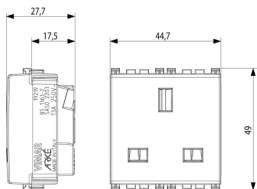

3 - Active

20 NR

- [Multilanguage instructions sheet \(588 kb\)](#)

- [Arké lives in your time](#)

3D

- **Class group:** Domestic switching devices
- **Class:** Socket outlet
- **Model:** British Standard
- **Number of units:** 1
- **Number of modules (module system):** 2
- **Number of socket outlets switchable:** 0
- **Imprint/indication:** None
- **Connection type:** Screwed terminal
- **With hinged lid:** No
- **With enhanced contact protection:** Yes
- **Label space/information surface:** Yes
- **Colour:** White
- **RAL-number (similar):** 9016
- **Metallic colour:** No
- **Transparent:** No
- **Lockable:** No
- **Eject-mechanism:** No
- **Insulated mounting:** No
- **With function lighting:** No
- **With orientation lighting:** No
- **Over voltage protection:** No
- **Fault current protection:** No
- **Mounting method:** Flush-mounted
- **Material:** Plastic
- **Material quality:** Thermoplastic
- **Halogen free:** Yes
- **Surface protection:** Untreated
- **Surface finishing:** Matt
- **With loop through function:** No
- **With on/off switch:** No
- **Rotated central insert:** No
- **Nominal current:** 13 A
- **Nominal voltage:** 250 V
- **Frequency:** 50,00 - 60,00 HZ
- **Suitable for degree of protection (IP):** IP20
- **Impact strength:** Other
- **Device width:** 44,80 mm
- **Device height:** 49,00 mm
- **Device depth:** 27,70 mm

8007352474765
1 NR
5.1x4.3x5.3 [cm]
49 [g]

8007352474772
20 NR
26.9x11.6x9 [cm]
1,065 [g]