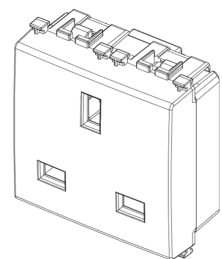

ARKÉ: 2P+E 13A English outlet white

19219.B

Wiring devices / Traditional wiring devices / ARKÉ / Devices

2P+E 13A English outlet white

2P+E 13 A 250 V~ SICURY socket outlet, English standard, white - 2 modules

3 - Active

20 NR

- [Multilanguage instructions sheet \(588 kb\)](#)

- [Arké lives in your time](#)

3D

- **Class group:** Domestic switching devices
- **Class:** Socket outlet
- **Model:** British Standard
- **Number of units:** 1
- **Number of modules (module system):** 2
- **Number of socket outlets switchable:** 0
- **Imprint/indication:** None
- **Connection type:** Screwed terminal
- **With hinged lid:** No
- **With enhanced contact protection:** Yes
- **Label space/information surface:** Yes
- **Colour:** White
- **RAL-number (similar):** 9016
- **Metallic colour:** No
- **Transparent:** No
- **Lockable:** No
- **Eject-mechanism:** No
- **Insulated mounting:** No
- **With function lighting:** No
- **With orientation lighting:** No
- **Over voltage protection:** No
- **Fault current protection:** No
- **Mounting method:** Flush-mounted
- **Material:** Plastic
- **Material quality:** Thermoplastic
- **Halogen free:** Yes
- **Surface protection:** Untreated
- **Surface finishing:** Matt
- **With loop through function:** No
- **With on/off switch:** No
- **Rotated central insert:** No
- **Nominal current:** 13 A
- **Nominal voltage:** 250 V
- **Frequency:** 50,00 - 60,00 HZ
- **Suitable for degree of protection (IP):** IP20
- **Impact strength:** Other
- **Device width:** 44,80 mm
- **Device height:** 49,00 mm
- **Device depth:** 27,70 mm