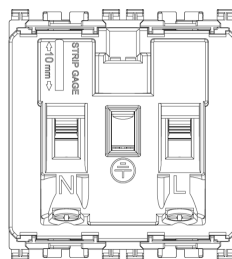

ARKÉ: 2P+E 13A English outlet white

19219.B

Wiring devices / Traditional wiring devices / ARKÉ / Devices

2P+E 13A English outlet white

2P+E 13 A 250 V~ SICURY socket outlet, English standard, white - 2 modules

3 - Active

20 NR

- [Multilanguage instructions sheet \(588 kb\)](#)

- [Arké lives in your time](#)

3D

- **Class group:** Domestic switching devices
- **Class:** Socket outlet
- **Model:** British Standard
- **Number of units:** 1
- **Number of modules (module system):** 2
- **Number of socket outlets switchable:** 0
- **Imprint/indication:** None
- **Connection type:** Screwed terminal
- **With hinged lid:** No
- **With enhanced contact protection:** Yes
- **Label space/information surface:** Yes
- **Colour:** White
- **RAL-number (similar):** 9016
- **Metallic colour:** No
- **Transparent:** No
- **Lockable:** No
- **Eject-mechanism:** No
- **Insulated mounting:** No
- **With function lighting:** No
- **With orientation lighting:** No
- **Over voltage protection:** No
- **Fault current protection:** No
- **Mounting method:** Flush-mounted
- **Material:** Plastic
- **Material quality:** Thermoplastic
- **Halogen free:** Yes
- **Surface protection:** Untreated
- **Surface finishing:** Matt
- **With loop through function:** No
- **With on/off switch:** No
- **Rotated central insert:** No
- **Nominal current:** 13 A
- **Nominal voltage:** 250 V
- **Frequency:** 50,00 - 60,00 HZ
- **Suitable for degree of protection (IP):** IP20
- **Impact strength:** Other
- **Device width:** 44,80 mm
- **Device height:** 49,00 mm
- **Device depth:** 27,70 mm

8007352474765
1 NR
5.1x4.3x5.3 [cm]
49 [g]

8007352474772
20 NR
26.9x11.6x9 [cm]
1,065 [g]