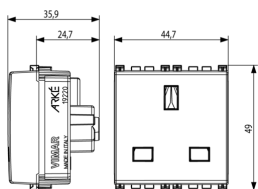

2 - Will be discontinued

20 NR

19219.B - 2P+E 13A English outlet white

- Arké lives in your time

3D

- **Class group:** Domestic switching devices
- **Class:** Socket outlet
- **Model:** British Standard
- **Number of units:** 1
- **Number of modules (module system):** 2
- **Number of socket outlets switchable:** 0
- **Connection type:** Screwed terminal
- **With hinged lid:** No
- **With enhanced contact protection:** Yes
- **Label space/information surface:** Yes
- **Colour:** White
- **RAL-number (similar):** 9016
- **Metallic colour:** No
- **Transparent:** No
- **Lockable:** No
- **Eject-mechanism:** No

- **Insulated mounting:** No
- **With function lighting:** No
- **Over voltage protection:** No
- **Fault current protection:** No
- **Mounting method:** Flush-mounted
- **Material:** Plastic
- **Material quality:** Thermoplastic
- **Surface protection:** Untreated
- **Surface finishing:** Matt
- **With loop through function:** No
- **With on/off switch:** No
- **Rotated central insert:** No
- **Nominal current:** 13 A
- **Device width:** 44,70 mm
- **Device height:** 49,00 mm
- **Device depth:** 35,90 mm

- 00. CE Marking - EU
- 37. Marking - Morocco

- 99. WEEE Directive ([download](#))

8007352589445
1 NR
5.1x4.3x5.3 [cm]
45.2 [g]

8007352589452
20 NR
26.9x11.6x9 [cm]
983.7 [g]

Vimar