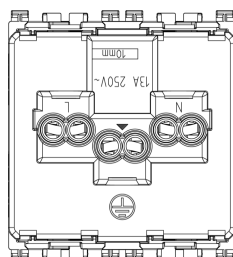

ARKÉ: 2P+E 13A English SICURY outlet white

19220.B

Wiring devices / Traditional wiring devices / ARKÉ / Devices

2P+E 13A English SICURY outlet white

2P+E 13 A 250 V~ SICURY socket outlet, English standard, white - 2 modules

2 - Will be discontinued

20 NR

19219.B - 2P+E 13A English outlet white

- Arké lives in your time

3D

- **Class group:** Domestic switching devices
- **Class:** Socket outlet
- **Model:** British Standard
- **Number of units:** 1
- **Number of modules (module system):** 2
- **Number of socket outlets switchable:** 0
- **Connection type:** Screwed terminal
- **With hinged lid:** No
- **With enhanced contact protection:** Yes
- **Label space/information surface:** Yes
- **Colour:** White
- **RAL-number (similar):** 9016
- **Metallic colour:** No
- **Transparent:** No
- **Lockable:** No
- **Eject-mechanism:** No

- **Insulated mounting:** No
- **With function lighting:** No
- **Over voltage protection:** No
- **Fault current protection:** No
- **Mounting method:** Flush-mounted
- **Material:** Plastic
- **Material quality:** Thermoplastic
- **Surface protection:** Untreated
- **Surface finishing:** Matt
- **With loop through function:** No
- **With on/off switch:** No
- **Rotated central insert:** No
- **Nominal current:** 13 A
- **Device width:** 44,70 mm
- **Device height:** 49,00 mm
- **Device depth:** 35,90 mm