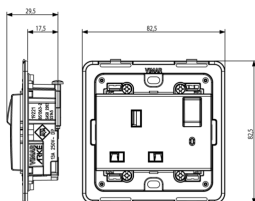

3 - Active

10 NR

- [Multilanguage instructions sheet \(1069 kb\)](#)

- [Arké lives in your time](#)

3D

- **Class group:** Domestic switching devices
- **Class:** Socket outlet
- **Model:** British Standard
- **Number of modules (module system):** 3
- **Number of socket outlets switchable:** 1
- **Imprint/indication:** None
- **Connection type:** Screwed terminal
- **With hinged lid:** No
- **With enhanced contact protection:** Yes
- **Label space/information surface:** Yes
- **Colour:** Aluminium
- **RAL-number (similar):** 9007
- **Metallic colour:** No
- **Transparent:** No
- **Lockable:** No
- **Eject-mechanism:** No
- **Insulated mounting:** No
- **With function lighting:** Yes
- **With orientation lighting:** No

- **Over voltage protection:** No
- **Fault current protection:** No
- **Mounting method:** Flush-mounted
- **Material:** Plastic
- **Material quality:** Thermoplastic
- **Halogen free:** Yes
- **Surface protection:** Lacquered
- **Surface finishing:** Matt
- **With loop through function:** No
- **With on/off switch:** Yes
- **Rotated central insert:** No
- **Nominal current:** 13 A
- **Nominal voltage:** 250 V
- **Frequency:** 50,00 - 60,00 HZ
- **Suitable for degree of protection (IP):** IP20
- **Impact strength:** Other
- **Device width:** 82,50 mm
- **Device height:** 82,50 mm
- **Device depth:** 29,50 mm

- 00. CE Marking - EU
- 08. ASTA - UK
- 30. G-Mark - Gulf Countries ([download](#))
- 37. Marking - Morocco

- 43. UKCA mark - Great Britain
- 92. RoHS UAE
- 99. WEEE Directive ([download](#))

8007352592643
1 NR
8.5x3.9x8.6 [cm]
104.9 [g]

8007352592650
10 NR
20.7x18.5x9.6 [cm]
1,163 [g]