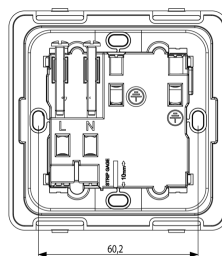

ARKÉ: Switched 2P+E 13A English outlet Metal

19221.M

Wiring devices / Traditional wiring devices / ARKÉ / Devices

Switched 2P+E 13A English outlet Metal

2P switched 2P+E 13 A 250 V~ SICURY socket outlet, English standard, with built-in frame for square British standard mounting boxes, to complete with 3-module British standard cover plate, Metal

3 - Active

10 NR

- [Multilanguage instructions sheet \(1069 kb\)](#)

- [Arké lives in your time](#)

3D

- **Class group:** Domestic switching devices
- **Class:** Socket outlet
- **Model:** British Standard
- **Number of modules (module system):** 3
- **Number of socket outlets switchable:** 1
- **Imprint/indication:** None
- **Connection type:** Screwed terminal
- **With hinged lid:** No
- **With enhanced contact protection:** Yes
- **Label space/information surface:** Yes
- **Colour:** Aluminium
- **RAL-number (similar):** 9007
- **Metallic colour:** No
- **Transparent:** No
- **Lockable:** No
- **Eject-mechanism:** No
- **Insulated mounting:** No
- **With function lighting:** Yes
- **With orientation lighting:** No

- **Over voltage protection:** No
- **Fault current protection:** No
- **Mounting method:** Flush-mounted
- **Material:** Plastic
- **Material quality:** Thermoplastic
- **Halogen free:** Yes
- **Surface protection:** Lacquered
- **Surface finishing:** Matt
- **With loop through function:** No
- **With on/off switch:** Yes
- **Rotated central insert:** No
- **Nominal current:** 13 A
- **Nominal voltage:** 250 V
- **Frequency:** 50,00 - 60,00 HZ
- **Suitable for degree of protection (IP):** IP20
- **Impact strength:** Other
- **Device width:** 82,50 mm
- **Device height:** 82,50 mm
- **Device depth:** 29,50 mm

8007352592650
10 NR
20.7x18.5x9.6 [cm]
1,163 [g]