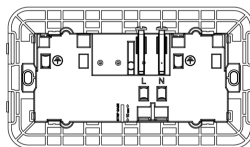

### 2x2P+E 13A English sockets+pilot grey

Two 2P switched 2P+E 13 A 250 V~ SICURY socket outlets, English standard with indicator unit, with built-in frame for British standard mounting boxes, to complete with 5-module British standard cover plate, grey

3 - Active

5 NR

• [Multilanguage instructions sheet \(859 kb\)](#)

• [Arké lives in your time](#)

3D

- **Class group:** Domestic switching devices
- **Class:** Socket outlet
- **Model:** British Standard
- **Number of modules (module system):** 5
- **Number of socket outlets switchable:** 2
- **Imprint/indication:** None
- **Connection type:** Screwed terminal
- **With hinged lid:** No
- **With enhanced contact protection:** Yes
- **Label space/information surface:** Yes
- **Colour:** Grey
- **RAL-number (similar):** 7015
- **Metallic colour:** No
- **Transparent:** No
- **Lockable:** No
- **Eject-mechanism:** No
- **Insulated mounting:** No
- **With function lighting:** Yes
- **With orientation lighting:** No

- **Over voltage protection:** No
- **Fault current protection:** No
- **Mounting method:** Flush-mounted
- **Material:** Plastic
- **Material quality:** Thermoplastic
- **Surface protection:** Untreated
- **Surface finishing:** Matt
- **With loop through function:** No
- **With on/off switch:** Yes
- **Rotated central insert:** No
- **Nominal current:** 13 A
- **Nominal voltage:** 250 V
- **Frequency:** 50,00 - 60,00 HZ
- **Suitable for degree of protection (IP):** IP20
- **Impact strength:** Other
- **Device width:** 144,00 mm
- **Device height:** 82,50 mm
- **Device depth:** 29,50 mm

8007352592759  
5 NR  
17.5x16.3x9.8 [cm]  
898.7 [g]