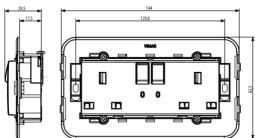

3 - Active

5 NR

• [Multilanguage instructions sheet (859 kb)](#)

• [Arké lives in your time](#)