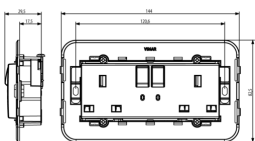

ARKÉ: Two switch.2P+E 13A English outlet grey

19222

Wiring devices / Traditional wiring devices / ARKÉ / Devices

Two switch.2P+E 13A English outlet grey

Two 2P switched 2P+E 13 A 250 V~ SICURY socket outlets, English standard, with built-in frame for British standard mounting boxes, to complete with 5-module British standard cover plate, grey

3 - Active

5 NR

• [Multilanguage instructions sheet \(859 kb\)](#)

• [Arké lives in your time](#)

3D

- **Class group:** Domestic switching devices
- **Class:** Socket outlet
- **Model:** British Standard
- **Number of modules (module system):** 3
- **Number of socket outlets switchable:** 2
- **Imprint/indication:** None
- **Connection type:** Screwed terminal
- **With hinged lid:** No
- **With enhanced contact protection:** Yes
- **Label space/information surface:** Yes
- **Colour:** Grey
- **RAL-number (similar):** 7015
- **Metallic colour:** No
- **Transparent:** No
- **Lockable:** No
- **Eject-mechanism:** No
- **Insulated mounting:** No
- **With function lighting:** Yes
- **With orientation lighting:** No

- 00. CE Marking - EU
- 08. ASTA - UK
- 30. G-Mark - Gulf Countries ([download](#))
- 37. Marking - Morocco

- **Over voltage protection:** No
- **Fault current protection:** No
- **Mounting method:** Flush-mounted
- **Material:** Plastic
- **Material quality:** Thermoplastic
- **Halogen free:** Yes
- **Surface protection:** Untreated
- **Surface finishing:** Matt
- **With loop through function:** No
- **With on/off switch:** Yes
- **Rotated central insert:** No
- **Nominal current:** 13 A
- **Nominal voltage:** 250 V
- **Frequency:** 50,00 - 60,00 HZ
- **Suitable for degree of protection (IP):** IP20
- **Impact strength:** Other
- **Device width:** 144,00 mm
- **Device height:** 82,50 mm
- **Device depth:** 29,50 mm

- 43. UKCA mark - Great Britain
- 92. RoHS UAE
- 99. WEEE Directive ([download](#))

8007352590465
1 NR
8.5x3.5x15 [cm]
162.9 [g]

8007352590472
5 NR
17.5x16.3x9.8 [cm]
899.7 [g]