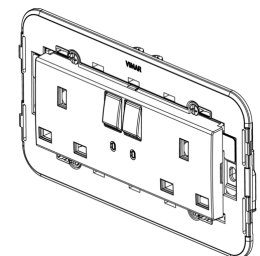

ARKÉ: Two switch.2P+E 13A English outlet grey

19222

Wiring devices / Traditional wiring devices / ARKÉ / Devices

Two switch.2P+E 13A English outlet grey

Two 2P switched 2P+E 13 A 250 V~ SICURY socket outlets, English standard, with built-in frame for British standard mounting boxes, to complete with 5-module British standard cover plate, grey

3 - Active

5 NR

• [Multilanguage instructions sheet \(859 kb\)](#)

• [Arké lives in your time](#)

3D

- **Class group:** Domestic switching devices
- **Class:** Socket outlet
- **Model:** British Standard
- **Number of modules (module system):** 3
- **Number of socket outlets switchable:** 2
- **Imprint/indication:** None
- **Connection type:** Screwed terminal
- **With hinged lid:** No
- **With enhanced contact protection:** Yes
- **Label space/information surface:** Yes
- **Colour:** Grey
- **RAL-number (similar):** 7015
- **Metallic colour:** No
- **Transparent:** No
- **Lockable:** No
- **Eject-mechanism:** No
- **Insulated mounting:** No
- **With function lighting:** Yes
- **With orientation lighting:** No

- 00. CE Marking - EU
- 08. ASTA - UK
- 30. G-Mark - Gulf Countries ([download](#))
- 37. Marking - Morocco

- **Over voltage protection:** No
- **Fault current protection:** No
- **Mounting method:** Flush-mounted
- **Material:** Plastic
- **Material quality:** Thermoplastic
- **Halogen free:** Yes
- **Surface protection:** Untreated
- **Surface finishing:** Matt
- **With loop through function:** No
- **With on/off switch:** Yes
- **Rotated central insert:** No
- **Nominal current:** 13 A
- **Nominal voltage:** 250 V
- **Frequency:** 50,00 - 60,00 HZ
- **Suitable for degree of protection (IP):** IP20
- **Impact strength:** Other
- **Device width:** 144,00 mm
- **Device height:** 82,50 mm
- **Device depth:** 29,50 mm