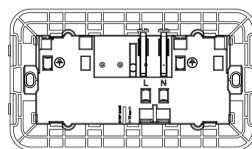

ARKÉ: Two switch.2P+E 13A English outlet grey

19222

Wiring devices / Traditional wiring devices / ARKÉ / Devices

Two switch.2P+E 13A English outlet grey

Two 2P switched 2P+E 13 A 250 V~ SICURY socket outlets, English standard, with built-in frame for British standard mounting boxes, to complete with 5-module British standard cover plate, grey

3 - Active

5 NR

• [Multilanguage instructions sheet \(859 kb\)](#)

• [Arké lives in your time](#)

3D

- **Class group:** Domestic switching devices
- **Class:** Socket outlet
- **Model:** British Standard
- **Number of modules (module system):** 3
- **Number of socket outlets switchable:** 2
- **Imprint/indication:** None
- **Connection type:** Screwed terminal
- **With hinged lid:** No
- **With enhanced contact protection:** Yes
- **Label space/information surface:** Yes
- **Colour:** Grey
- **RAL-number (similar):** 7015
- **Metallic colour:** No
- **Transparent:** No
- **Lockable:** No
- **Eject-mechanism:** No
- **Insulated mounting:** No
- **With function lighting:** Yes
- **With orientation lighting:** No

- 00. CE Marking - EU
- 08. ASTA - UK
- 30. G-Mark - Gulf Countries ([download](#))
- 37. Marking - Morocco

- **Over voltage protection:** No
- **Fault current protection:** No
- **Mounting method:** Flush-mounted
- **Material:** Plastic
- **Material quality:** Thermoplastic
- **Halogen free:** Yes
- **Surface protection:** Untreated
- **Surface finishing:** Matt
- **With loop through function:** No
- **With on/off switch:** Yes
- **Rotated central insert:** No
- **Nominal current:** 13 A
- **Nominal voltage:** 250 V
- **Frequency:** 50,00 - 60,00 HZ
- **Suitable for degree of protection (IP):** IP20
- **Impact strength:** Other
- **Device width:** 144,00 mm
- **Device height:** 82,50 mm
- **Device depth:** 29,50 mm

- 43. UKCA mark - Great Britain
- 92. RoHS UAE
- 99. WEEE Directive ([download](#))

8007352590465
1 NR
8.5x3.5x15 [cm]
162.9 [g]

8007352590472
5 NR
17.5x16.3x9.8 [cm]
899.7 [g]