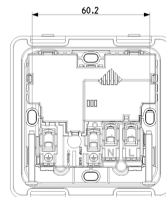

ARKÉ: 2P+E13ABS socket+red switch +A-USB white

19223.A.B

Wiring devices / Traditional wiring devices / ARKÉ / Devices

2P+E13ABS socket+red switch +A-USB white

2P+E 13 A 250 V~ SICURY socket outlet, British standard, supplied by 2P 1-way switch with red sign and A-type USB, with built-in mounting frame for installation in square mounting boxes and 3-module cover plate, British standard, white

3 - Active

1 NR

- [Multilanguage instructions sheet \(1159 kb\)](#)

3D

- **Class group:** Domestic switching devices
- **Class:** Socket outlet
- **With hinged lid:** No
- **Colour:** White
- **RAL-number (similar):** 9016
- **Metallic colour:** No

- **Transparent:** No
- **Material quality:** Thermoplastic
- **Surface finishing:** Matt
- **Nominal current:** 13 A
- **Device depth:** 35,30 mm

- 00. CE Marking - EU
- 30. G-Mark - Gulf Countries ([download](#))
- 37. Marking - Morocco
- 43. UKCA mark - Great Britain

- 92. RoHS UAE
- 96. Electrotechnical expert ([download](#))
- 99. WEEE Directive ([download](#))

8 007352631656

8007352631656
1 NR
8.5x3.9x8.6 [cm]
156.9 [g]

8 007352631663

8007352631663
10 NR
20.7x18.5x9.6 [cm]
1,668 [g]