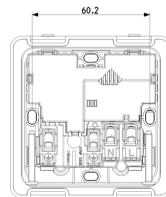

ARKÉ: 2P+E13ABS socket+red switch +A-USB Metal

19223.A.M

Wiring devices / Traditional wiring devices / ARKÉ / Devices

2P+E13ABS socket+red switch +A-USB Metal

2P+E 13 A 250 V~ SICURY socket outlet, British standard, supplied by 2P 1-way switch with red sign and A-type USB, with built-in mounting frame for installation in square mounting boxes and 3-module cover plate, British standard, Metal

3 - Active

1 NR

- [Multilanguage instructions sheet \(1159 kb\)](#)

3D

- **Class group:** Domestic switching devices
- **Class:** Socket outlet
- **With hinged lid:** No
- **Colour:** Aluminium
- **RAL-number (similar):** 9007
- **Metallic colour:** No

- **Transparent:** No
- **Material quality:** Thermoplastic
- **Surface protection:** Lacquered
- **Surface finishing:** Matt
- **Nominal current:** 13 A
- **Device depth:** 35,30 mm

- 00. CE Marking - EU
- 30. G-Mark - Gulf Countries ([download](#))
- 37. Marking - Morocco
- 43. UKCA mark - Great Britain

- 92. RoHS UAE
- 96. Electrotechnical expert ([download](#))
- 99. WEEE Directive ([download](#))

8 007352631670

8007352631670
1 NR
8.5x3.9x8.6 [cm]
156.9 [g]

8 007352631687

8007352631687
10 NR
20.7x18.5x9.6 [cm]
1,668 [g]