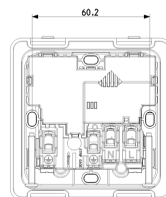

ARKÉ: 2P+E 13A BS socket+switch+A-USB grey

19223.A

Wiring devices / Traditional wiring devices / ARKÉ / Devices

2P+E 13A BS socket+switch+A-USB grey

2P+E 13 A 250 V~ SICURY socket outlet, British standard, supplied by 2P 1-way switch with red sign and A-type USB, with built-in mounting frame for installation in square mounting boxes and 3-module cover plate, British standard, grey

3 - Active

1 NR

- [Multilanguage instructions sheet \(1159 kb\)](#)

3D

- **Class group:** Domestic switching devices
- **Class:** Socket outlet
- **With hinged lid:** No
- **Colour:** Grey
- **RAL-number (similar):** 7015
- **Metallic colour:** No
- **Transparent:** No

- **Type of fastening:** Snap mounting (engagement)
- **Material quality:** Thermoplastic
- **Surface protection:** Untreated
- **Surface finishing:** Matt
- **Nominal current:** 13 A
- **Device depth:** 35,30 mm