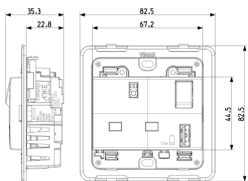

3 - Active

1 NR

- [Multilanguage instructions sheet \(1159 kb\)](#)

3D

- **Class group:** Domestic switching devices
- **Class:** Socket outlet
- **With hinged lid:** No
- **Colour:** Grey
- **RAL-number (similar):** 7015
- **Metallic colour:** No
- **Transparent:** No

- **Type of fastening:** Snap mounting (engagement)
- **Material quality:** Thermoplastic
- **Surface protection:** Untreated
- **Surface finishing:** Matt
- **Nominal current:** 13 A
- **Device depth:** 35,30 mm

8 007352631632

8007352631632
1 NR
8.5x3.9x8.6 [cm]
120.2 [g]

8 007352631649

8007352631649
10 NR
20.7x18.5x9.6 [cm]
1,301.2 [g]

8 007352649309

8007352649309
60 NR
39x29.5x22 [cm]
8,222 [g]

Vimar