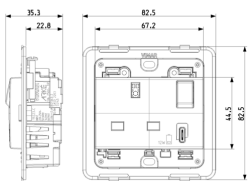

- [Multilanguage instructions sheet (1159 kb)](#)