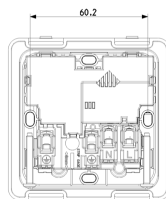

### 2P+E13ABS socket+red switch +C-USB white

2P+E 13 A 250 V~ SICURY socket outlet, British standard, supplied by 2P 1-way switch with red sign and C-type USB, with built-in mounting frame for installation in square mounting boxes and 3-module cover plate, British standard, white

3 - Active

10 NR

- [Multilanguage instructions sheet \(1159 kb\)](#)

3D

- **Class group:** Domestic switching devices
- **Class:** Socket outlet
- **Colour:** White
- **RAL-number (similar):** 9016
- **Transparent:** No

- 92. RoHS UAE
- 96. Electrotechnical expert ([download](#))
- 99. WEEE Directive ([download](#))

8007352631977  
1 NR  
8.5x3.9x8.6 [cm]  
156.9 [g]

8007352631984  
10 NR  
20.7x18.5x9.6 [cm]  
1,668 [g]