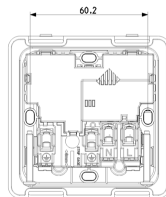

ARKÉ: 2P+E13ABS socket+red switch +C-USB Metal

19223.C.M

Wiring devices / Traditional wiring devices / ARKÉ / Devices

2P+E13ABS socket+red switch +C-USB Metal

2P+E 13 A 250 V~ SICURY socket outlet, British standard, supplied by 2P 1-way switch with red sign and C-type USB, with built-in mounting frame for installation in square mounting boxes and 3-module cover plate, British standard, Metal

3 - Active

10 NR

- [Multilanguage instructions sheet \(1159 kb\)](#)

3D

- **Class group:** Domestic switching devices
- **Class:** Socket outlet
- **Colour:** Aluminium
- **RAL-number (similar):** 9007
- **Transparent:** No

- **Material quality:** Thermoplastic
- **Surface protection:** Lacquered
- **Surface finishing:** Matt
- **Nominal current:** 13 A
- **Device depth:** 35,30 mm

- 00. CE Marking - EU
- 30. G-Mark - Gulf Countries ([download](#))
- 37. Marking - Morocco
- 43. UKCA mark - Great Britain

- 92. RoHS UAE
- 96. Electrotechnical expert ([download](#))
- 99. WEEE Directive ([download](#))

8007352631991
1 NR
8.5x3.9x8.6 [cm]
156.9 [g]

8007352632004
10 NR
20.7x18.5x9.6 [cm]
1,668 [g]

8007352650831
60 NR
39x29.5x22 [cm]
10,498 [g]