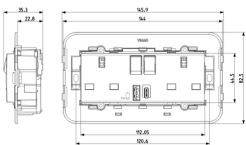

ARKÉ: 2 2P+E13ABS socket+red switch+A/C-USB wh

19224.AC.B

Wiring devices / Traditional wiring devices / ARKÉ / Devices

2 2P+E13ABS socket+red switch+A/C-USB wh

Two 2P+E 13 A 250 V~ SICURY socket outlets, British standard, supplied by two 2P 1-way switches with red sign, one A-type and C-Type USBs, with built-in mounting frame for installation in square mounting boxes and 5-module cover plate, British standard, white

3 - Active

1 NR

- [Multilanguage instructions sheet \(1026 kb\)](#)

3D

- **Class group:** Domestic switching devices
- **Class:** Socket outlet
- **With hinged lid:** No
- **Colour:** White
- **RAL-number (similar):** 9016

- 43. UKCA mark - Great Britain
- 92. RoHS UAE
- 99. WEEE Directive ([download](#))

8007352632226
1 NR
15.2x8.5x4 [cm]
215 [g]

8007352632233
5 NR
20.5x16x9.4 [cm]
1,159 [g]

8007352650435
30 NR
39x29.5x22 [cm]
7,420 [g]