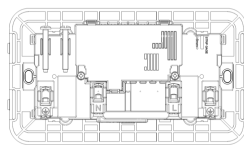

ARKÉ: 2 2P+E13ABS socket+red switch+A/C-USB wh

19224.AC.B

Wiring devices / Traditional wiring devices / ARKÉ / Devices

2 2P+E13ABS socket+red switch+A/C-USB wh

Two 2P+E 13 A 250 V~ SICURY socket outlets, British standard, supplied by two 2P 1-way switches with red sign, one A-type and C-Type USBs, with built-in mounting frame for installation in square mounting boxes and 5-module cover plate, British standard, white

3 - Active

1 NR

- [Multilanguage instructions sheet \(1026 kb\)](#)

3D

- **Class group:** Domestic switching devices
- **Class:** Socket outlet
- **With hinged lid:** No
- **Colour:** White
- **RAL-number (similar):** 9016

- 43. UKCA mark - Great Britain
- 92. RoHS UAE
- 99. WEEE Directive ([download](#))

8007352632226
1 NR
15.2x8.5x4 [cm]
215 [g]

8007352632233
5 NR
20.5x16x9.4 [cm]
1,159 [g]

8007352650435
30 NR
39x29.5x22 [cm]
7,420 [g]