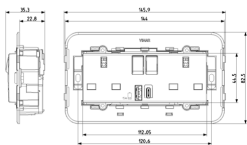

ARKÉ: 2 2P+E13ABS socket+red switch+A/C-USB gr

19224.AC

Wiring devices / Traditional wiring devices / ARKÉ / Devices

2 2P+E13ABS socket+red switch+A/C-USB gr

Two 2P+E 13 A 250 V~ SICURY socket outlets, British standard, supplied by two 2P 1-way switches with red sign, one A-type and C-Type USBs, with built-in mounting frame for installation in square mounting boxes and 5-module cover plate, British standard, white

3 - Active

1 NR

- [Multilanguage instructions sheet \(1026 kb\)](#)

3D

- **Class group:** Domestic switching devices
- **Class:** Socket outlet
- **With hinged lid:** No
- **Colour:** Grey
- **RAL-number (similar):** 7015
- **Metallic colour:** No

8007352632219
5 NR
20.5x16x9.4 [cm]
1,159 [g]

8007352646766
30 NR
39x29.5x22 [cm]
7,444 [g]

Vimar