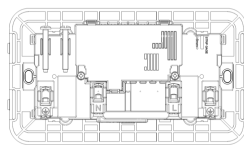

ARKÉ: 2 2P+E13ABS socket+red switch+A/C-USB gr

19224.AC

Wiring devices / Traditional wiring devices / ARKÉ / Devices

2 2P+E13ABS socket+red switch+A/C-USB gr

Two 2P+E 13 A 250 V~ SICURY socket outlets, British standard, supplied by two 2P 1-way switches with red sign, one A-type and C-Type USBs, with built-in mounting frame for installation in square mounting boxes and 5-module cover plate, British standard, white

3 - Active

1 NR

- [Multilanguage instructions sheet \(1026 kb\)](#)

3D

- **Class group:** Domestic switching devices
- **Class:** Socket outlet
- **With hinged lid:** No
- **Colour:** Grey
- **RAL-number (similar):** 7015
- **Metallic colour:** No