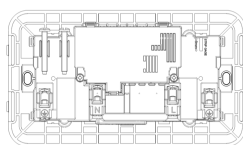

ARKÉ: 2 2P+E13ABS socket+red switch+C/C-USB wh

19224.CC.B

Wiring devices / Traditional wiring devices / ARKÉ / Devices

2 2P+E13ABS socket+red switch+C/C-USB wh

Two 2P+E 13 A 250 V~ SICURY socket outlets, British standard, supplied by two 2P 1-way switches with red sign, two C-type USB, with built-in mounting frame for installation in square mounting boxes and 5-module cover plate, British standard, white

3 - Active

5 NR

- [Multilanguage instructions sheet \(1026 kb\)](#)

3D

- **Class group:** Domestic switching devices
- **Class:** Socket outlet
- **Colour:** White
- **RAL-number (similar):** 9016

- **Transparent:** No
- **Material quality:** Thermoplastic
- **Surface finishing:** Matt
- **Nominal current:** 13 A