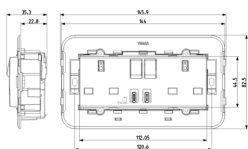

ARKÉ: 2 2P+E13ABS socket+red switch+C/C-USB wh

19224.CC.B

Wiring devices / Traditional wiring devices / ARKÉ / Devices

2 2P+E13ABS socket+red switch+C/C-USB wh

Two 2P+E 13 A 250 V~ SICURY socket outlets, British standard, supplied by two 2P 1-way switches with red sign, two C-type USB, with built-in mounting frame for installation in square mounting boxes and 5-module cover plate, British standard, white

3 - Active

5 NR

- [Multilanguage instructions sheet \(1026 kb\)](#)

3D

- **Class group:** Domestic switching devices
- **Class:** Socket outlet
- **Colour:** White
- **RAL-number (similar):** 9016

- **Transparent:** No
- **Material quality:** Thermoplastic
- **Surface finishing:** Matt
- **Nominal current:** 13 A

- 00. CE Marking - EU
- 30. G-Mark - Gulf Countries ([download](#))
- 37. Marking - Morocco

- 43. UKCA mark - Great Britain
- 99. WEEE Directive ([download](#))

8007352632981
1 NR
15.2x8.5x4 [cm]
215 [g]

8007352632998
5 NR
20.5x16x9.4 [cm]
1,159 [g]

8007352650909
30 NR
39x29.5x22 [cm]
7,444 [g]

Vimar