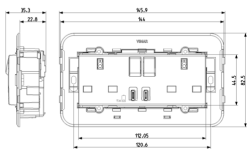

3 - Active

5 NR

- [Multilanguage instructions sheet (1026 kb)](#)