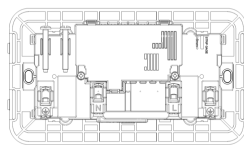

ARKÉ: 2 2P+E13ABS socket+red switch+C/C- USB M

19224.CC.M

Wiring devices / Traditional wiring devices / ARKÉ / Devices

2 2P+E13ABS socket+red switch+C/C- USB M

Two 2P+E 13 A 250 V~ SICURY socket outlets, British standard, supplied by two 2P 1-way switches with red sign, two C-type USB, with built-in mounting frame for installation in square mounting boxes and 5-module cover plate, British standard, Metal

3 - Active

5 NR

- [Multilanguage instructions sheet \(1026 kb\)](#)

3D

- **Class group:** Domestic switching devices
- **Class:** Socket outlet
- **Colour:** Aluminium
- **RAL-number (similar):** 9007
- **Transparent:** No

- 43. UKCA mark - Great Britain
- 99. WEEE Directive ([download](#))

8007352633001
1 NR
15.2x8.5x4 [cm]
215 [g]

8007352633018
5 NR
20.5x16x9.4 [cm]
1,159 [g]

8007352650916
30 NR
39x29.5x22 [cm]
7,444 [g]