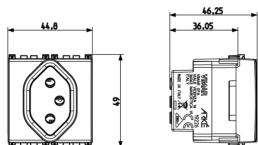

ARKÉ: 2P+E10A Swiss 13 SICURY outlet white

19226.B

Wiring devices / Traditional wiring devices / ARKÉ / Devices

2P+E10A Swiss 13 SICURY outlet white

2P+E 10 A 250 V~ socket outlet, Swiss standard, 13 type, white - 2 modules

3 - Active

20 NR

- [Arké lives in your time](#)

3D

- **Class group:** Domestic switching devices
- **Class:** Socket outlet
- **Model:** Swiss norm type 13
- **Number of units:** 1
- **Number of modules (module system):** 2
- **Number of socket outlets switchable:** 0
- **Imprint/indication:** None
- **Connection type:** Screwed terminal
- **With hinged lid:** No
- **With enhanced contact protection:** Yes
- **Label space/information surface:** Yes
- **Colour:** White
- **RAL-number (similar):** 9016
- **Metallic colour:** No
- **Transparent:** No
- **Lockable:** No
- **Eject-mechanism:** No
- **Insulated mounting:** No
- **With function lighting:** No
- **With orientation lighting:** No
- **Over voltage protection:** No
- **Fault current protection:** No
- **Mounting method:** Flush-mounted
- **Material:** Plastic
- **Material quality:** Thermoplastic
- **Halogen free:** Yes
- **Surface protection:** Untreated
- **Surface finishing:** Matt
- **With loop through function:** No
- **With on/off switch:** No
- **Rotated central insert:** No
- **Nominal current:** 10 A
- **Nominal voltage:** 250 V
- **Frequency:** 50,00 - 60,00 HZ
- **Suitable for degree of protection (IP):** IP20
- **Impact strength:** Other
- **Device width:** 44,80 mm
- **Device height:** 49,00 mm
- **Device depth:** 46,25 mm
- 00. CE Marking - EU
- 05. SEV - Switzerland ([download](#))
- 10. EAC Eurasian Customs Union
- 37. Marking - Morocco
- 99. WEEE Directive ([download](#))

8 0 0 7 3 5 2 4 5 6 6 8 6

8007352456686
1 NR
6x5.4x5.3 [cm]
42.3 [g]

8 0 0 7 3 5 2 4 5 6 6 9 3

8007352456693
20 NR
28.1x13.1x11.3 [cm]
946.6 [g]

Vimar