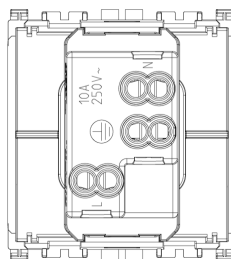

ARKÉ: 2P+E10A Swiss 13 SICURY outlet white

19226.B

Wiring devices / Traditional wiring devices / ARKÉ / Devices

2P+E10A Swiss 13 SICURY outlet white

2P+E 10 A 250 V~ socket outlet, Swiss standard, 13 type, white - 2 modules

3 - Active

20 NR

- [Arké lives in your time](#)

3D

- **Class group:** Domestic switching devices
- **Class:** Socket outlet
- **Model:** Swiss norm type 13
- **Number of units:** 1
- **Number of modules (module system):** 2
- **Number of socket outlets switchable:** 0
- **Imprint/indication:** None
- **Connection type:** Screwed terminal
- **With hinged lid:** No
- **With enhanced contact protection:** Yes
- **Label space/information surface:** Yes
- **Colour:** White
- **RAL-number (similar):** 9016
- **Metallic colour:** No
- **Transparent:** No
- **Lockable:** No
- **Eject-mechanism:** No
- **Insulated mounting:** No
- **With function lighting:** No
- **With orientation lighting:** No
- **Over voltage protection:** No
- **Fault current protection:** No
- **Mounting method:** Flush-mounted
- **Material:** Plastic
- **Material quality:** Thermoplastic
- **Halogen free:** Yes
- **Surface protection:** Untreated
- **Surface finishing:** Matt
- **With loop through function:** No
- **With on/off switch:** No
- **Rotated central insert:** No
- **Nominal current:** 10 A
- **Nominal voltage:** 250 V
- **Frequency:** 50,00 - 60,00 HZ
- **Suitable for degree of protection (IP):** IP20
- **Impact strength:** Other
- **Device width:** 44,80 mm
- **Device height:** 49,00 mm
- **Device depth:** 46,25 mm
- 00. CE Marking - EU
- 05. SEV - Switzerland ([download](#))
- 10. EAC Eurasian Customs Union
- 37. Marking - Morocco
- 99. WEEE Directive ([download](#))

8 0 0 7 3 5 2 4 5 6 6 8 6

8007352456686
1 NR
6x5.4x5.3 [cm]
42.3 [g]

8 0 0 7 3 5 2 4 5 6 6 9 3

8007352456693
20 NR
28.1x13.1x11.3 [cm]
946.6 [g]

Vimar