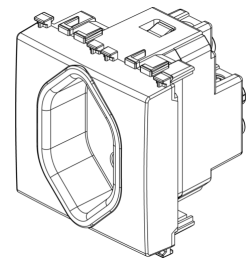

ARKÉ: 2P+E10A Swiss 13 SICURY outlet Metal

19226.M

Wiring devices / Traditional wiring devices / ARKÉ / Devices

2P+E10A Swiss 13 SICURY outlet Metal

2P+E 10 A 250 V~ socket outlet, Swiss standard, 13 type, Metal - 2 modules

3 - Active

20 NR

- [Arké lives in your time](#)

3D

- **Class group:** Domestic switching devices
- **Class:** Socket outlet
- **Model:** Swiss norm type 13
- **Number of units:** 1
- **Number of modules (module system):** 2
- **Number of socket outlets switchable:** 0
- **Imprint/indication:** None
- **Connection type:** Screwed terminal
- **With hinged lid:** No
- **With enhanced contact protection:** Yes
- **Label space/information surface:** Yes
- **Colour:** Aluminium
- **RAL-number (similar):** 9007
- **Metallic colour:** No
- **Transparent:** No
- **Lockable:** No
- **Eject-mechanism:** No
- **Insulated mounting:** No
- **With function lighting:** No
- **With orientation lighting:** No
- **Over voltage protection:** No
- **Fault current protection:** No
- **Mounting method:** Flush-mounted
- **Material:** Plastic
- **Material quality:** Thermoplastic
- **Halogen free:** Yes
- **Surface protection:** Lacquered
- **Surface finishing:** Matt
- **With loop through function:** No
- **With on/off switch:** No
- **Rotated central insert:** No
- **Nominal current:** 10 A
- **Nominal voltage:** 250 V
- **Frequency:** 50,00 - 60,00 HZ
- **Suitable for degree of protection (IP):** IP20
- **Impact strength:** Other
- **Device width:** 44,80 mm
- **Device height:** 49,00 mm
- **Device depth:** 46,25 mm
- 00. CE Marking - EU
- 05. SEV - Switzerland ([download](#))
- 10. EAC Eurasian Customs Union
- 37. Marking - Morocco
- 96. Electrotechnical expert ([download](#))
- 99. WEEE Directive ([download](#))

8007352598218
1 NR
6x5.4x5.3 [cm]
41.9 [g]

8007352598225
20 NR
28.1x13.1x11.3 [cm]
937.2 [g]