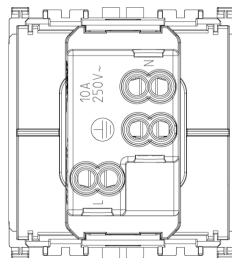

ARKÉ: 2P+E10A Swiss 13 SICURY outlet Metal

19226.M

Wiring devices / Traditional wiring devices / ARKÉ / Devices

2P+E10A Swiss 13 SICURY outlet Metal

2P+E 10 A 250 V~ socket outlet, Swiss standard, 13 type, Metal - 2 modules

3 - Active

20 NR

- [Arké lives in your time](#)

3D

- **Class group:** Domestic switching devices
- **Class:** Socket outlet
- **Model:** Swiss norm type 13
- **Number of units:** 1
- **Number of modules (module system):** 2
- **Number of socket outlets switchable:** 0
- **Imprint/indication:** None
- **Connection type:** Screwed terminal
- **With hinged lid:** No
- **With enhanced contact protection:** Yes
- **Label space/information surface:** Yes
- **Colour:** Aluminium
- **RAL-number (similar):** 9007
- **Metallic colour:** No
- **Transparent:** No
- **Lockable:** No
- **Eject-mechanism:** No
- **Insulated mounting:** No
- **With function lighting:** No
- **With orientation lighting:** No
- **Over voltage protection:** No
- **Fault current protection:** No
- **Mounting method:** Flush-mounted
- **Material:** Plastic
- **Material quality:** Thermoplastic
- **Halogen free:** Yes
- **Surface protection:** Lacquered
- **Surface finishing:** Matt
- **With loop through function:** No
- **With on/off switch:** No
- **Rotated central insert:** No
- **Nominal current:** 10 A
- **Nominal voltage:** 250 V
- **Frequency:** 50,00 - 60,00 HZ
- **Suitable for degree of protection (IP):** IP20
- **Impact strength:** Other
- **Device width:** 44,80 mm
- **Device height:** 49,00 mm
- **Device depth:** 46,25 mm
- 00. CE Marking - EU
- 05. SEV - Switzerland ([download](#))
- 10. EAC Eurasian Customs Union
- 37. Marking - Morocco
- 96. Electrotechnical expert ([download](#))
- 99. WEEE Directive ([download](#))

8007352598218
1 NR
6x5.4x5.3 [cm]
41.9 [g]

8007352598225
20 NR
28.1x13.1x11.3 [cm]
937.2 [g]