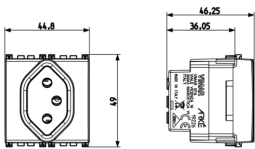

3 - Active

20 NR

- [Arké lives in your time](#)

3D

- **Class group:** Domestic switching devices
- **Class:** Socket outlet
- **Model:** Swiss norm type 13
- **Number of units:** 1
- **Number of modules (module system):** 2
- **Number of socket outlets switchable:** 0
- **Imprint/indication:** None
- **Connection type:** Screwed terminal
- **With hinged lid:** No
- **With enhanced contact protection:** Yes
- **Label space/information surface:** Yes
- **Colour:** Aluminium
- **RAL-number (similar):** 9007
- **Metallic colour:** No
- **Transparent:** No
- **Lockable:** No
- **Eject-mechanism:** No
- **Insulated mounting:** No
- **With function lighting:** No
- **With orientation lighting:** No
- **Over voltage protection:** No
- **Fault current protection:** No
- **Mounting method:** Flush-mounted
- **Material:** Plastic
- **Material quality:** Thermoplastic
- **Halogen free:** Yes
- **Surface protection:** Lacquered
- **Surface finishing:** Matt
- **With loop through function:** No
- **With on/off switch:** No
- **Rotated central insert:** No
- **Nominal current:** 10 A
- **Nominal voltage:** 250 V
- **Frequency:** 50,00 - 60,00 HZ
- **Suitable for degree of protection (IP):** IP20
- **Impact strength:** Other
- **Device width:** 44,80 mm
- **Device height:** 49,00 mm
- **Device depth:** 46,25 mm
- 00. CE Marking - EU
- 05. SEV - Switzerland ([download](#))
- 10. EAC Eurasian Customs Union
- 37. Marking - Morocco
- 96. Electrotechnical expert ([download](#))
- 99. WEEE Directive ([download](#))

8007352598218
1 NR
6x5.4x5.3 [cm]
41.9 [g]

8007352598225
20 NR
28.1x13.1x11.3 [cm]
937.2 [g]