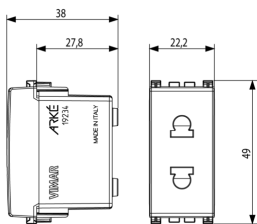

### **2P 16A USA+EU SICURY outlet $\varnothing$ 4,8mm Metal**

2P 16 A 250 V~ SICURY socket outlet, Euro-American standard (parallel flat pins and  $\varnothing$  4,8 mm pins), Metal

3 - Active

20 NR

- [Arké lives in your time](#)

3D

- **Class group:** Domestic switching devices
- **Class:** Socket outlet
- **Model:** Other
- **Number of units:** 1
- **Number of modules (module system):** 1
- **Number of socket outlets switchable:** 0
- **Imprint/indication:** None
- **Connection type:** Screwed terminal
- **With hinged lid:** No
- **With enhanced contact protection:** Yes
- **Label space/information surface:** Yes
- **Colour:** Aluminium
- **RAL-number (similar):** 9007
- **Metallic colour:** No
- **Transparent:** No
- **Lockable:** No
- **Eject-mechanism:** No
- **Insulated mounting:** No
- **With function lighting:** No
- **With orientation lighting:** No
- **Over voltage protection:** No
- **Fault current protection:** No
- **Mounting method:** Flush-mounted
- **Material:** Plastic
- **Material quality:** Thermoplastic
- **Halogen free:** Yes
- **Surface protection:** Lacquered
- **Surface finishing:** Matt
- **With loop through function:** No
- **With on/off switch:** No
- **Rotated central insert:** No
- **Nominal current:** 16 A
- **Nominal voltage:** 250 V
- **Frequency:** 50,00 - 60,00 HZ
- **Suitable for degree of protection (IP):** IP20
- **Impact strength:** Other
- **Device width:** 22,30 mm
- **Device height:** 49,00 mm
- **Device depth:** 38,00 mm
- 00. CE Marking - EU
- 10. EAC Eurasian Customs Union
- 37. Marking - Morocco
- 96. Electrotechnical expert ([download](#))
- 99. WEEE Directive ([download](#))

8007352593848  
1 NR  
4.1x2.8x5.3 [cm]  
28.9 [g]

8007352593855  
20 NR  
21.4x11.6x6 [cm]  
634.6 [g]