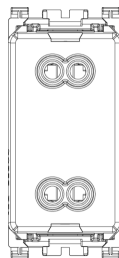

## ARKÉ: 2P 16A USA+EU SICURY outlet $\varnothing$ 4,8mm Metal

**19234.M**

Wiring devices / Traditional wiring devices / ARKÉ / Devices

### **2P 16A USA+EU SICURY outlet $\varnothing$ 4,8mm Metal**

2P 16 A 250 V~ SICURY socket outlet, Euro-American standard (parallel flat pins and  $\varnothing$  4,8 mm pins), Metal

3 - Active

20 NR

- [Arké lives in your time](#)

3D

- **Class group:** Domestic switching devices
- **Class:** Socket outlet
- **Model:** Other
- **Number of units:** 1
- **Number of modules (module system):** 1
- **Number of socket outlets switchable:** 0
- **Imprint/indication:** None
- **Connection type:** Screwed terminal
- **With hinged lid:** No
- **With enhanced contact protection:** Yes
- **Label space/information surface:** Yes
- **Colour:** Aluminium
- **RAL-number (similar):** 9007
- **Metallic colour:** No
- **Transparent:** No
- **Lockable:** No
- **Eject-mechanism:** No
- **Insulated mounting:** No
- **With function lighting:** No
- **With orientation lighting:** No
- **Over voltage protection:** No
- **Fault current protection:** No
- **Mounting method:** Flush-mounted
- **Material:** Plastic
- **Material quality:** Thermoplastic
- **Halogen free:** Yes
- **Surface protection:** Lacquered
- **Surface finishing:** Matt
- **With loop through function:** No
- **With on/off switch:** No
- **Rotated central insert:** No
- **Nominal current:** 16 A
- **Nominal voltage:** 250 V
- **Frequency:** 50,00 - 60,00 HZ
- **Suitable for degree of protection (IP):** IP20
- **Impact strength:** Other
- **Device width:** 22,30 mm
- **Device height:** 49,00 mm
- **Device depth:** 38,00 mm
- 00. CE Marking - EU
- 10. EAC Eurasian Customs Union
- 37. Marking - Morocco
- 96. Electrotechnical expert ([download](#))
- 99. WEEE Directive ([download](#))

8007352593848  
1 NR  
4.1x2.8x5.3 [cm]  
28.9 [g]

8007352593855  
20 NR  
21.4x11.6x6 [cm]  
634.6 [g]