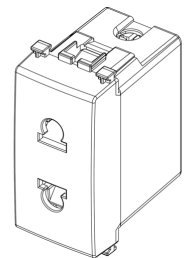

## ARKÉ: 2P 16A USA+EU SICURY outlet $\varnothing$ 4,8mm Metal

**19234.M**

Wiring devices / Traditional wiring devices / ARKÉ / Devices

### **2P 16A USA+EU SICURY outlet $\varnothing$ 4,8mm Metal**

2P 16 A 250 V~ SICURY socket outlet, Euro-American standard (parallel flat pins and  $\varnothing$  4,8 mm pins), Metal

3 - Active

20 NR

- [Arké lives in your time](#)

3D

- **Class group:** Domestic switching devices
- **Class:** Socket outlet
- **Model:** Other
- **Number of units:** 1
- **Number of modules (module system):** 1
- **Number of socket outlets switchable:** 0
- **Imprint/indication:** None
- **Connection type:** Screwed terminal
- **With hinged lid:** No
- **With enhanced contact protection:** Yes
- **Label space/information surface:** Yes
- **Colour:** Aluminium
- **RAL-number (similar):** 9007
- **Metallic colour:** No
- **Transparent:** No
- **Lockable:** No
- **Eject-mechanism:** No
- **Insulated mounting:** No
- **With function lighting:** No
- **With orientation lighting:** No
- **Over voltage protection:** No
- **Fault current protection:** No
- **Mounting method:** Flush-mounted
- **Material:** Plastic
- **Material quality:** Thermoplastic
- **Halogen free:** Yes
- **Surface protection:** Lacquered
- **Surface finishing:** Matt
- **With loop through function:** No
- **With on/off switch:** No
- **Rotated central insert:** No
- **Nominal current:** 16 A
- **Nominal voltage:** 250 V
- **Frequency:** 50,00 - 60,00 HZ
- **Suitable for degree of protection (IP):** IP20
- **Impact strength:** Other
- **Device width:** 22,30 mm
- **Device height:** 49,00 mm
- **Device depth:** 38,00 mm
- 00. CE Marking - EU
- 10. EAC Eurasian Customs Union
- 37. Marking - Morocco
- 96. Electrotechnical expert ([download](#))
- 99. WEEE Directive ([download](#))

8007352593848  
1 NR  
4.1x2.8x5.3 [cm]  
28.9 [g]

8007352593855  
20 NR  
21.4x11.6x6 [cm]  
634.6 [g]