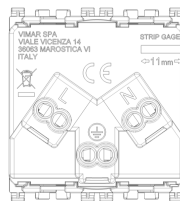

## ARKÉ: 2P+E 16A Israeli SICURY outlet white

**19240.B**

Wiring devices / Traditional wiring devices / ARKÉ / Devices

### 2P+E 16A Israeli SICURY outlet white

2P+E 16 A 250 V~ SICURY socket outlet, Israeli standard, white - 2 modules

3 - Active

20 NR

- [Arké lives in your time](#)

3D

- **Class group:** Domestic switching devices
- **Class:** Socket outlet
- **Model:** Other
- **Number of units:** 1
- **Number of modules (module system):** 2
- **Number of socket outlets switchable:** 0
- **Imprint/indication:** None
- **Connection type:** Screwed terminal
- **With hinged lid:** No
- **With enhanced contact protection:** Yes
- **Label space/information surface:** Yes
- **Colour:** White
- **RAL-number (similar):** 9016
- **Metallic colour:** No
- **Transparent:** No
- **Lockable:** No
- **Eject-mechanism:** No
- **Insulated mounting:** No
- **With function lighting:** No
- **With orientation lighting:** No
- **Over voltage protection:** No
- **Fault current protection:** No
- **Mounting method:** Flush-mounted
- **Material:** Plastic
- **Material quality:** Thermoplastic
- **Halogen free:** Yes
- **Surface protection:** Untreated
- **Surface finishing:** Matt
- **With loop through function:** No
- **With on/off switch:** No
- **Rotated central insert:** No
- **Nominal current:** 16 A
- **Nominal voltage:** 250 V
- **Frequency:** 50,00 - 60,00 HZ
- **Suitable for degree of protection (IP):** IP20
- **Impact strength:** Other
- **Device width:** 44,80 mm
- **Device height:** 49,00 mm
- **Device depth:** 39,00 mm
- 00. CE Marking - EU
- 10. EAC Eurasian Customs Union
- 37. Marking - Morocco
- 99. WEEE Directive ([download](#))

8007352471320  
1 NR  
5.1x4.3x5.3 [cm]  
42.2 [g]

8007352471337  
20 NR  
26.9x11.6x9 [cm]  
925.3 [g]

8007352634831  
240 NR  
38x28x35.5 [cm]  
11,643 [g]