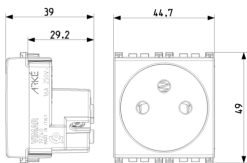

### 2P+E 16A Israeli SICURY outlet white

2P+E 16 A 250 V~ SICURY socket outlet, Israeli standard, white - 2 modules

3 - Active

20 NR

- [Arké lives in your time](#)

3D

- **Class group:** Domestic switching devices
- **Class:** Socket outlet
- **Model:** Other
- **Number of units:** 1
- **Number of modules (module system):** 2
- **Number of socket outlets switchable:** 0
- **Imprint/indication:** None
- **Connection type:** Screwed terminal
- **With hinged lid:** No
- **With enhanced contact protection:** Yes
- **Label space/information surface:** Yes
- **Colour:** White
- **RAL-number (similar):** 9016
- **Metallic colour:** No
- **Transparent:** No
- **Lockable:** No
- **Eject-mechanism:** No
- **Insulated mounting:** No
- **With function lighting:** No
- **With orientation lighting:** No
- **Over voltage protection:** No
- **Fault current protection:** No
- **Mounting method:** Flush-mounted
- **Material:** Plastic
- **Material quality:** Thermoplastic
- **Halogen free:** Yes
- **Surface protection:** Untreated
- **Surface finishing:** Matt
- **With loop through function:** No
- **With on/off switch:** No
- **Rotated central insert:** No
- **Nominal current:** 16 A
- **Nominal voltage:** 250 V
- **Frequency:** 50,00 - 60,00 HZ
- **Suitable for degree of protection (IP):** IP20
- **Impact strength:** Other
- **Device width:** 44,80 mm
- **Device height:** 49,00 mm
- **Device depth:** 39,00 mm
- 00. CE Marking - EU
- 10. EAC Eurasian Customs Union
- 37. Marking - Morocco
- 99. WEEE Directive ([download](#))

8007352471320  
1 NR  
5.1x4.3x5.3 [cm]  
42.2 [g]

8007352471337  
20 NR  
26.9x11.6x9 [cm]  
925.3 [g]

8007352634831  
240 NR  
38x28x35.5 [cm]  
11,643 [g]