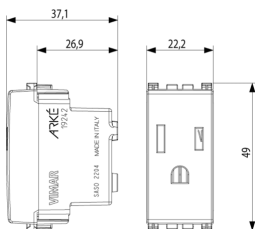

3 - Active

20 NR

- [Arké lives in your time](#)

3D

- **Class group:** Domestic switching devices
- **Class:** Socket outlet
- **Number of units:** 1
- **Number of modules (module system):** 1
- **Number of socket outlets switchable:** 0
- **Imprint/indication:** None
- **Connection type:** Screwed terminal
- **With hinged lid:** No
- **With enhanced contact protection:** Yes
- **Label space/information surface:** Yes
- **Colour:** White
- **RAL-number (similar):** 9016
- **Metallic colour:** No
- **Transparent:** No
- **Lockable:** No
- **Eject-mechanism:** No
- **Insulated mounting:** No
- **With function lighting:** No
- **With orientation lighting:** No

- 00. CE Marking - EU
- 10. EAC Eurasian Customs Union
- 29. QCERT - Colombia ([download](#))
- 34. PSE - Japan

- **Over voltage protection:** No
- **Fault current protection:** No
- **Mounting method:** Flush-mounted
- **Material:** Plastic
- **Material quality:** Thermoplastic
- **Halogen free:** Yes
- **Surface protection:** Untreated
- **Surface finishing:** Matt
- **With loop through function:** No
- **With on/off switch:** No
- **Rotated central insert:** No
- **Nominal current:** 15 A
- **Nominal voltage:** 127 V
- **Frequency:** 50,00 - 60,00 HZ
- **Suitable for degree of protection (IP):** IP20
- **Impact strength:** Other
- **Device width:** 22,30 mm
- **Device height:** 49,00 mm
- **Device depth:** 36,90 mm

- 37. Marking - Morocco
- 96. Electrotechnical expert ([download](#))
- 99. WEEE Directive ([download](#))

8007352471283
1 NR
4.1x2.8x5.3 [cm]
29.3 [g]

8007352471290
20 NR
21.4x11.6x6 [cm]
643.6 [g]