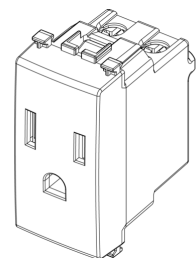

ARKÉ: 2P+E 15A USA+SASO SICURY outlet white

19242.B

Wiring devices / Traditional wiring devices / ARKÉ / Devices

2P+E 15A USA+SASO SICURY outlet white

2P+E 15 A 127 V~ SICURY socket outlet, American and Saudi Arabian standards, white

3 - Active

20 NR

- [Arké lives in your time](#)

3D

- **Class group:** Domestic switching devices
- **Class:** Socket outlet
- **Number of units:** 1
- **Number of modules (module system):** 1
- **Number of socket outlets switchable:** 0
- **Imprint/indication:** None
- **Connection type:** Screwed terminal
- **With hinged lid:** No
- **With enhanced contact protection:** Yes
- **Label space/information surface:** Yes
- **Colour:** White
- **RAL-number (similar):** 9016
- **Metallic colour:** No
- **Transparent:** No
- **Lockable:** No
- **Eject-mechanism:** No
- **Insulated mounting:** No
- **With function lighting:** No
- **With orientation lighting:** No

- 00. CE Marking - EU
- 10. EAC Eurasian Customs Union
- 29. QCERT - Colombia ([download](#))
- 34. PSE - Japan

- **Over voltage protection:** No
- **Fault current protection:** No
- **Mounting method:** Flush-mounted
- **Material:** Plastic
- **Material quality:** Thermoplastic
- **Halogen free:** Yes
- **Surface protection:** Untreated
- **Surface finishing:** Matt
- **With loop through function:** No
- **With on/off switch:** No
- **Rotated central insert:** No
- **Nominal current:** 15 A
- **Nominal voltage:** 127 V
- **Frequency:** 50,00 - 60,00 HZ
- **Suitable for degree of protection (IP):** IP20
- **Impact strength:** Other
- **Device width:** 22,30 mm
- **Device height:** 49,00 mm
- **Device depth:** 36,90 mm