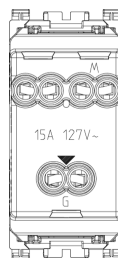

ARKÉ: 2P+E 15A USA+SASO SICURY outlet white

19242.B

Wiring devices / Traditional wiring devices / ARKÉ / Devices

2P+E 15A USA+SASO SICURY outlet white

2P+E 15 A 127 V~ SICURY socket outlet, American and Saudi Arabian standards, white

3 - Active

20 NR

- [Arké lives in your time](#)

3D

- **Class group:** Domestic switching devices
- **Class:** Socket outlet
- **Number of units:** 1
- **Number of modules (module system):** 1
- **Number of socket outlets switchable:** 0
- **Imprint/indication:** None
- **Connection type:** Screwed terminal
- **With hinged lid:** No
- **With enhanced contact protection:** Yes
- **Label space/information surface:** Yes
- **Colour:** White
- **RAL-number (similar):** 9016
- **Metallic colour:** No
- **Transparent:** No
- **Lockable:** No
- **Eject-mechanism:** No
- **Insulated mounting:** No
- **With function lighting:** No
- **With orientation lighting:** No

- 00. CE Marking - EU
- 10. EAC Eurasian Customs Union
- 29. QCERT - Colombia ([download](#))
- 34. PSE - Japan

- **Over voltage protection:** No
- **Fault current protection:** No
- **Mounting method:** Flush-mounted
- **Material:** Plastic
- **Material quality:** Thermoplastic
- **Halogen free:** Yes
- **Surface protection:** Untreated
- **Surface finishing:** Matt
- **With loop through function:** No
- **With on/off switch:** No
- **Rotated central insert:** No
- **Nominal current:** 15 A
- **Nominal voltage:** 127 V
- **Frequency:** 50,00 - 60,00 HZ
- **Suitable for degree of protection (IP):** IP20
- **Impact strength:** Other
- **Device width:** 22,30 mm
- **Device height:** 49,00 mm
- **Device depth:** 36,90 mm

- 37. Marking - Morocco
- 96. Electrotechnical expert ([download](#))
- 99. WEEE Directive ([download](#))

8007352471283
1 NR
4.1x2.8x5.3 [cm]
29.3 [g]

8007352471290
20 NR
21.4x11.6x6 [cm]
643.6 [g]