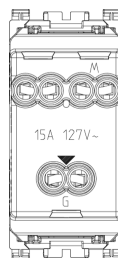

ARKÉ: 2P+E 15A USA+SASO SICURY outlet grey

19242

Wiring devices / Traditional wiring devices / ARKÉ / Devices

2P+E 15A USA+SASO SICURY outlet grey

2P+E 15 A 127 V~ SICURY socket outlet, American and Saudi Arabian standards, grey

3 - Active

20 NR

- [Arké lives in your time](#)

3D

- **Class group:** Domestic switching devices
- **Class:** Socket outlet
- **Number of units:** 1
- **Number of modules (module system):** 1
- **Number of socket outlets switchable:** 0
- **Imprint/indication:** None
- **Connection type:** Screwed terminal
- **With hinged lid:** No
- **With enhanced contact protection:** Yes
- **Label space/information surface:** Yes
- **Colour:** Grey
- **RAL-number (similar):** 7015
- **Metallic colour:** No
- **Transparent:** No
- **Lockable:** No
- **Eject-mechanism:** No
- **Insulated mounting:** No
- **With function lighting:** No
- **With orientation lighting:** No
- **Over voltage protection:** No

- **Fault current protection:** No
- **Mounting method:** Flush-mounted
- **Type of fastening:** Snap mounting (engagement)
- **Material:** Plastic
- **Material quality:** Thermoplastic
- **Halogen free:** Yes
- **Surface protection:** Untreated
- **Surface finishing:** Matt
- **With loop through function:** No
- **With on/off switch:** No
- **Rotated central insert:** No
- **Nominal current:** 15 A
- **Nominal voltage:** 127 V
- **Frequency:** 50,00 - 60,00 HZ
- **Suitable for degree of protection (IP):** IP20
- **Impact strength:** Other
- **Device width:** 22,30 mm
- **Device height:** 49,00 mm
- **Device depth:** 36,90 mm

8007352471269
1 NR
4.1x2.8x5.3 [cm]
29 [g]

8007352471276
20 NR
21.4x11.6x6 [cm]
638.2 [g]

8007352644595
300 NR
37x28.5x25 [cm]
10,032 [g]