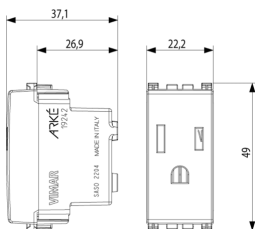

3 - Active

20 NR

- [Arké lives in your time](#)

3D

- **Class group:** Domestic switching devices
- **Class:** Socket outlet
- **Number of units:** 1
- **Number of modules (module system):** 1
- **Number of socket outlets switchable:** 0
- **Imprint/indication:** None
- **Connection type:** Screwed terminal
- **With hinged lid:** No
- **With enhanced contact protection:** Yes
- **Label space/information surface:** Yes
- **Colour:** Grey
- **RAL-number (similar):** 7015
- **Metallic colour:** No
- **Transparent:** No
- **Lockable:** No
- **Eject-mechanism:** No
- **Insulated mounting:** No
- **With function lighting:** No
- **With orientation lighting:** No
- **Over voltage protection:** No

- **Fault current protection:** No
- **Mounting method:** Flush-mounted
- **Type of fastening:** Snap mounting (engagement)
- **Material:** Plastic
- **Material quality:** Thermoplastic
- **Halogen free:** Yes
- **Surface protection:** Untreated
- **Surface finishing:** Matt
- **With loop through function:** No
- **With on/off switch:** No
- **Rotated central insert:** No
- **Nominal current:** 15 A
- **Nominal voltage:** 127 V
- **Frequency:** 50,00 - 60,00 HZ
- **Suitable for degree of protection (IP):** IP20
- **Impact strength:** Other
- **Device width:** 22,30 mm
- **Device height:** 49,00 mm
- **Device depth:** 36,90 mm

8007352471269
1 NR
4.1x2.8x5.3 [cm]
29 [g]

8007352471276
20 NR
21.4x11.6x6 [cm]
638.2 [g]

8007352644595
300 NR
37x28.5x25 [cm]
10,032 [g]