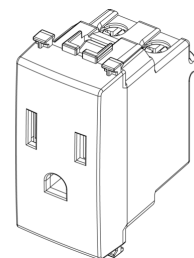

ARKÉ: 2P+E 15A USA+SASO SICURY outlet grey

19242

Wiring devices / Traditional wiring devices / ARKÉ / Devices

2P+E 15A USA+SASO SICURY outlet grey

2P+E 15 A 127 V~ SICURY socket outlet, American and Saudi Arabian standards, grey

3 - Active

20 NR

- [Arké lives in your time](#)

3D

- **Class group:** Domestic switching devices
- **Class:** Socket outlet
- **Number of units:** 1
- **Number of modules (module system):** 1
- **Number of socket outlets switchable:** 0
- **Imprint/indication:** None
- **Connection type:** Screwed terminal
- **With hinged lid:** No
- **With enhanced contact protection:** Yes
- **Label space/information surface:** Yes
- **Colour:** Grey
- **RAL-number (similar):** 7015
- **Metallic colour:** No
- **Transparent:** No
- **Lockable:** No
- **Eject-mechanism:** No
- **Insulated mounting:** No
- **With function lighting:** No
- **With orientation lighting:** No
- **Over voltage protection:** No

- **Fault current protection:** No
- **Mounting method:** Flush-mounted
- **Type of fastening:** Snap mounting (engagement)
- **Material:** Plastic
- **Material quality:** Thermoplastic
- **Halogen free:** Yes
- **Surface protection:** Untreated
- **Surface finishing:** Matt
- **With loop through function:** No
- **With on/off switch:** No
- **Rotated central insert:** No
- **Nominal current:** 15 A
- **Nominal voltage:** 127 V
- **Frequency:** 50,00 - 60,00 HZ
- **Suitable for degree of protection (IP):** IP20
- **Impact strength:** Other
- **Device width:** 22,30 mm
- **Device height:** 49,00 mm
- **Device depth:** 36,90 mm