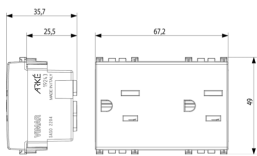

### Two 2P+E15A USA+SASO SICURY outlets Meta

Double 2P+E 15 A 127 V~ SICURY socket outlet, American and Saudi Arabian standards, Metal - 3 modules

3 - Active

20 NR

- [Arké lives in your time](#)

3D

- **Class group:** Domestic switching devices
- **Class:** Socket outlet
- **Model:** Other
- **Number of units:** 2
- **Number of modules (module system):** 3
- **Number of socket outlets switchable:** 0
- **Imprint/indication:** None
- **Connection type:** Screwed terminal
- **With hinged lid:** No
- **With enhanced contact protection:** Yes
- **Label space/information surface:** Yes
- **Colour:** Aluminium
- **RAL-number (similar):** 9007
- **Metallic colour:** No
- **Transparent:** No
- **Lockable:** No
- **Eject-mechanism:** No
- **Insulated mounting:** No
- **With function lighting:** No
- **With orientation lighting:** No
- **Over voltage protection:** No
- **Fault current protection:** No
- **Mounting method:** Flush-mounted
- **Material:** Plastic
- **Material quality:** Thermoplastic
- **Halogen free:** Yes
- **Surface protection:** Lacquered
- **Surface finishing:** Matt
- **With loop through function:** No
- **With on/off switch:** No
- **Rotated central insert:** No
- **Nominal current:** 15 A
- **Nominal voltage:** 127 V
- **Frequency:** 50,00 - 60,00 HZ
- **Suitable for degree of protection (IP):** IP20
- **Impact strength:** Other
- **Device width:** 67,50 mm
- **Device height:** 49,00 mm
- **Device depth:** 35,50 mm
- 00. CE Marking - EU
- 10. EAC Eurasian Customs Union
- 29. QCERT - Colombia ([download](#))
- 37. Marking - Morocco
- 96. Electrotechnical expert ([download](#))
- 99. WEEE Directive ([download](#))

8 007352596214  
 1 NR  
 5.3x3.9x7.6 [cm]  
 59.7 [g]

8 007352596221  
 20 NR  
 28.1x13.1x11.3 [cm]  
 1,302 [g]