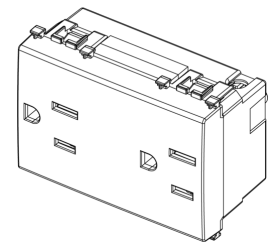

## ARKÉ: Two 2P+E15A USA+SASO SICURY outlets Meta

**19243.M**

Wiring devices / Traditional wiring devices / ARKÉ / Devices

### Two 2P+E15A USA+SASO SICURY outlets Meta

Double 2P+E 15 A 127 V~ SICURY socket outlet, American and Saudi Arabian standards, Metal - 3 modules

3 - Active

20 NR

- [Arké lives in your time](#)

3D

- **Class group:** Domestic switching devices
- **Class:** Socket outlet
- **Model:** Other
- **Number of units:** 2
- **Number of modules (module system):** 3
- **Number of socket outlets switchable:** 0
- **Imprint/indication:** None
- **Connection type:** Screwed terminal
- **With hinged lid:** No
- **With enhanced contact protection:** Yes
- **Label space/information surface:** Yes
- **Colour:** Aluminium
- **RAL-number (similar):** 9007
- **Metallic colour:** No
- **Transparent:** No
- **Lockable:** No
- **Eject-mechanism:** No
- **Insulated mounting:** No
- **With function lighting:** No
- **With orientation lighting:** No
- **Over voltage protection:** No
- **Fault current protection:** No
- **Mounting method:** Flush-mounted
- **Material:** Plastic
- **Material quality:** Thermoplastic
- **Halogen free:** Yes
- **Surface protection:** Lacquered
- **Surface finishing:** Matt
- **With loop through function:** No
- **With on/off switch:** No
- **Rotated central insert:** No
- **Nominal current:** 15 A
- **Nominal voltage:** 127 V
- **Frequency:** 50,00 - 60,00 HZ
- **Suitable for degree of protection (IP):** IP20
- **Impact strength:** Other
- **Device width:** 67,50 mm
- **Device height:** 49,00 mm
- **Device depth:** 35,50 mm
- 00. CE Marking - EU
- 10. EAC Eurasian Customs Union
- 29. QCERT - Colombia ([download](#))
- 37. Marking - Morocco
- 96. Electrotechnical expert ([download](#))
- 99. WEEE Directive ([download](#))

8 007352596214  
 1 NR  
 5.3x3.9x7.6 [cm]  
 59.7 [g]

8 007352596221  
 20 NR  
 28.1x13.1x11.3 [cm]  
 1,302 [g]