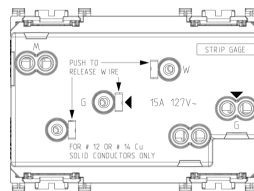

## ARKÉ: Two 2P+E15A USA+SASO SICURY outlets Meta

**19243.M**

Wiring devices / Traditional wiring devices / ARKÉ / Devices

### Two 2P+E15A USA+SASO SICURY outlets Meta

Double 2P+E 15 A 127 V~ SICURY socket outlet, American and Saudi Arabian standards, Metal - 3 modules

3 - Active

20 NR

- [Arké lives in your time](#)

3D

- **Class group:** Domestic switching devices
- **Class:** Socket outlet
- **Model:** Other
- **Number of units:** 2
- **Number of modules (module system):** 3
- **Number of socket outlets switchable:** 0
- **Imprint/indication:** None
- **Connection type:** Screwed terminal
- **With hinged lid:** No
- **With enhanced contact protection:** Yes
- **Label space/information surface:** Yes
- **Colour:** Aluminium
- **RAL-number (similar):** 9007
- **Metallic colour:** No
- **Transparent:** No
- **Lockable:** No
- **Eject-mechanism:** No
- **Insulated mounting:** No
- **With function lighting:** No
- **With orientation lighting:** No
- **Over voltage protection:** No
- **Fault current protection:** No
- **Mounting method:** Flush-mounted
- **Material:** Plastic
- **Material quality:** Thermoplastic
- **Halogen free:** Yes
- **Surface protection:** Lacquered
- **Surface finishing:** Matt
- **With loop through function:** No
- **With on/off switch:** No
- **Rotated central insert:** No
- **Nominal current:** 15 A
- **Nominal voltage:** 127 V
- **Frequency:** 50,00 - 60,00 HZ
- **Suitable for degree of protection (IP):** IP20
- **Impact strength:** Other
- **Device width:** 67,50 mm
- **Device height:** 49,00 mm
- **Device depth:** 35,50 mm
- 00. CE Marking - EU
- 10. EAC Eurasian Customs Union
- 29. QCERT - Colombia ([download](#))
- 37. Marking - Morocco
- 96. Electrotechnical expert ([download](#))
- 99. WEEE Directive ([download](#))

8 007352596214  
 1 NR  
 5.3x3.9x7.6 [cm]  
 59.7 [g]

8 007352596221  
 20 NR  
 28.1x13.1x11.3 [cm]  
 1,302 [g]