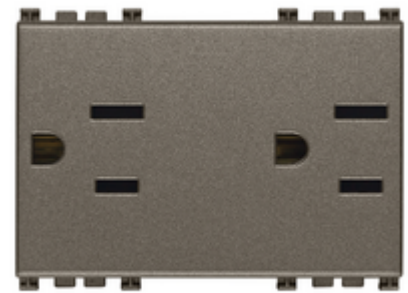

## ARKÉ: Two 2P+E15A USA+SASO SICURY outlets Meta

**19243.M**

Wiring devices / Traditional wiring devices / ARKÉ / Devices

### Two 2P+E15A USA+SASO SICURY outlets Meta

Double 2P+E 15 A 127 V~ SICURY socket outlet, American and Saudi Arabian standards, Metal - 3 modules

3 - Active

20 NR

- [Arké lives in your time](#)

3D

- **Class group:** Domestic switching devices
- **Class:** Socket outlet
- **Model:** Other
- **Number of units:** 2
- **Number of modules (module system):** 3
- **Number of socket outlets switchable:** 0
- **Imprint/indication:** None
- **Connection type:** Screwed terminal
- **With hinged lid:** No
- **With enhanced contact protection:** Yes
- **Label space/information surface:** Yes
- **Colour:** Aluminium
- **RAL-number (similar):** 9007
- **Metallic colour:** No
- **Transparent:** No
- **Lockable:** No
- **Eject-mechanism:** No
- **Insulated mounting:** No
- **With function lighting:** No
- **With orientation lighting:** No
- **Over voltage protection:** No
- **Fault current protection:** No
- **Mounting method:** Flush-mounted
- **Material:** Plastic
- **Material quality:** Thermoplastic
- **Halogen free:** Yes
- **Surface protection:** Lacquered
- **Surface finishing:** Matt
- **With loop through function:** No
- **With on/off switch:** No
- **Rotated central insert:** No
- **Nominal current:** 15 A
- **Nominal voltage:** 127 V
- **Frequency:** 50,00 - 60,00 HZ
- **Suitable for degree of protection (IP):** IP20
- **Impact strength:** Other
- **Device width:** 67,50 mm
- **Device height:** 49,00 mm
- **Device depth:** 35,50 mm
- 00. CE Marking - EU
- 10. EAC Eurasian Customs Union
- 29. QCERT - Colombia ([download](#))
- 37. Marking - Morocco
- 96. Electrotechnical expert ([download](#))
- 99. WEEE Directive ([download](#))

8 007352596214  
 1 NR  
 5.3x3.9x7.6 [cm]  
 59.7 [g]

8 007352596221  
 20 NR  
 28.1x13.1x11.3 [cm]  
 1,302 [g]