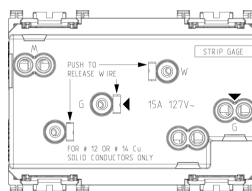

ARKÉ: Two 2P+E15A USA+SASO SICURY outlets grey

19243

Wiring devices / Traditional wiring devices / ARKÉ / Devices

Two 2P+E15A USA+SASO SICURY outlets grey

Double 2P+E 15 A 127 V~ SICURY socket outlet, American and Saudi Arabian standards, grey - 3 modules

3 - Active

20 NR

- [Arké lives in your time](#)

3D

- **Class group:** Domestic switching devices
- **Class:** Socket outlet
- **Number of units:** 2
- **Number of modules (module system):** 3
- **Number of socket outlets switchable:** 0
- **Imprint/indication:** None
- **Connection type:** Screwed terminal
- **With hinged lid:** No
- **With enhanced contact protection:** Yes
- **Label space/information surface:** Yes
- **Colour:** Grey
- **RAL-number (similar):** 7015
- **Metallic colour:** No
- **Transparent:** No
- **Lockable:** No
- **Eject-mechanism:** No
- **Insulated mounting:** No
- **With function lighting:** No
- **With orientation lighting:** No
- **Over voltage protection:** No
- **Fault current protection:** No
- **Mounting method:** Flush-mounted
- **Type of fastening:** Snap mounting (engagement)
- **Material:** Plastic
- **Material quality:** Thermoplastic
- **Halogen free:** Yes
- **Surface protection:** Untreated
- **Surface finishing:** Matt
- **With loop through function:** No
- **With on/off switch:** No
- **Rotated central insert:** No
- **Nominal current:** 15 A
- **Nominal voltage:** 127 V
- **Frequency:** 50,00 - 60,00 HZ
- **Suitable for degree of protection (IP):** IP20
- **Impact strength:** Other
- **Device width:** 67,50 mm
- **Device height:** 49,00 mm
- **Device depth:** 35,50 mm
- 00. CE Marking - EU
- 10. EAC Eurasian Customs Union
- 29. QCERT - Colombia ([download](#))
- 37. Marking - Morocco
- 96. Electrotechnical expert ([download](#))
- 99. WEEE Directive ([download](#))

8 007352 471047
 8007352471047
 1 NR
 5.3x3.9x7.6 [cm]
 59.5 [g]

8 007352 471054
 8007352471054
 20 NR
 28.1x13.1x11.3 [cm]
 1,291 [g]