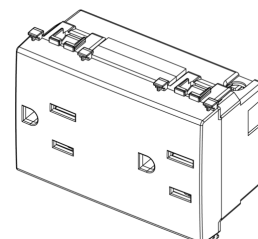

ARKÉ: Two 2P+E15A USA+SASO SICURY outlets grey

19243

Wiring devices / Traditional wiring devices / ARKÉ / Devices

Two 2P+E15A USA+SASO SICURY outlets grey

Double 2P+E 15 A 127 V~ SICURY socket outlet, American and Saudi Arabian standards, grey - 3 modules

3 - Active

20 NR

- [Arké lives in your time](#)

3D

- **Class group:** Domestic switching devices
- **Class:** Socket outlet
- **Number of units:** 2
- **Number of modules (module system):** 3
- **Number of socket outlets switchable:** 0
- **Imprint/indication:** None
- **Connection type:** Screwed terminal
- **With hinged lid:** No
- **With enhanced contact protection:** Yes
- **Label space/information surface:** Yes
- **Colour:** Grey
- **RAL-number (similar):** 7015
- **Metallic colour:** No
- **Transparent:** No
- **Lockable:** No
- **Eject-mechanism:** No
- **Insulated mounting:** No
- **With function lighting:** No
- **With orientation lighting:** No
- **Over voltage protection:** No
- **Fault current protection:** No
- **Mounting method:** Flush-mounted
- **Type of fastening:** Snap mounting (engagement)
- **Material:** Plastic
- **Material quality:** Thermoplastic
- **Halogen free:** Yes
- **Surface protection:** Untreated
- **Surface finishing:** Matt
- **With loop through function:** No
- **With on/off switch:** No
- **Rotated central insert:** No
- **Nominal current:** 15 A
- **Nominal voltage:** 127 V
- **Frequency:** 50,00 - 60,00 HZ
- **Suitable for degree of protection (IP):** IP20
- **Impact strength:** Other
- **Device width:** 67,50 mm
- **Device height:** 49,00 mm
- **Device depth:** 35,50 mm
- 00. CE Marking - EU
- 10. EAC Eurasian Customs Union
- 29. QCERT - Colombia ([download](#))
- 37. Marking - Morocco
- 96. Electrotechnical expert ([download](#))
- 99. WEEE Directive ([download](#))