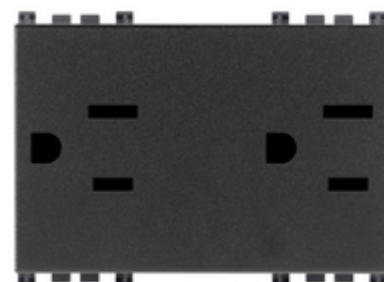

ARKÉ: Two 2P+E15A USA+SASO SICURY outlets grey

19243

Wiring devices / Traditional wiring devices / ARKÉ / Devices

Two 2P+E15A USA+SASO SICURY outlets grey

Double 2P+E 15 A 127 V~ SICURY socket outlet, American and Saudi Arabian standards, grey - 3 modules

3 - Active

20 NR

- [Arké lives in your time](#)

3D

- **Class group:** Domestic switching devices
- **Class:** Socket outlet
- **Number of units:** 2
- **Number of modules (module system):** 3
- **Number of socket outlets switchable:** 0
- **Imprint/indication:** None
- **Connection type:** Screwed terminal
- **With hinged lid:** No
- **With enhanced contact protection:** Yes
- **Label space/information surface:** Yes
- **Colour:** Grey
- **RAL-number (similar):** 7015
- **Metallic colour:** No
- **Transparent:** No
- **Lockable:** No
- **Eject-mechanism:** No
- **Insulated mounting:** No
- **With function lighting:** No
- **With orientation lighting:** No
- **Over voltage protection:** No
- **Fault current protection:** No
- **Mounting method:** Flush-mounted
- **Type of fastening:** Snap mounting (engagement)
- **Material:** Plastic
- **Material quality:** Thermoplastic
- **Halogen free:** Yes
- **Surface protection:** Untreated
- **Surface finishing:** Matt
- **With loop through function:** No
- **With on/off switch:** No
- **Rotated central insert:** No
- **Nominal current:** 15 A
- **Nominal voltage:** 127 V
- **Frequency:** 50,00 - 60,00 HZ
- **Suitable for degree of protection (IP):** IP20
- **Impact strength:** Other
- **Device width:** 67,50 mm
- **Device height:** 49,00 mm
- **Device depth:** 35,50 mm
- 00. CE Marking - EU
- 10. EAC Eurasian Customs Union
- 29. QCERT - Colombia ([download](#))
- 37. Marking - Morocco
- 96. Electrotechnical expert ([download](#))
- 99. WEEE Directive ([download](#))

8 007352 471047
 8007352471047
 1 NR
 5.3x3.9x7.6 [cm]
 59.5 [g]

8 007352 471054
 8007352471054
 20 NR
 28.1x13.1x11.3 [cm]
 1,291 [g]