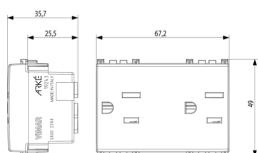

3 - Active

20 NR

- [Arké lives in your time](#)

3D

- **Class group:** Domestic switching devices
- **Class:** Socket outlet
- **Number of units:** 2
- **Number of modules (module system):** 3
- **Number of socket outlets switchable:** 0
- **Imprint/indication:** None
- **Connection type:** Screwed terminal
- **With hinged lid:** No
- **With enhanced contact protection:** Yes
- **Label space/information surface:** Yes
- **Colour:** Grey
- **RAL-number (similar):** 7015
- **Metallic colour:** No
- **Transparent:** No
- **Lockable:** No
- **Eject-mechanism:** No
- **Insulated mounting:** No
- **With function lighting:** No
- **With orientation lighting:** No
- **Over voltage protection:** No
- **Fault current protection:** No
- **Mounting method:** Flush-mounted
- **Type of fastening:** Snap mounting (engagement)
- **Material:** Plastic
- **Material quality:** Thermoplastic
- **Halogen free:** Yes
- **Surface protection:** Untreated
- **Surface finishing:** Matt
- **With loop through function:** No
- **With on/off switch:** No
- **Rotated central insert:** No
- **Nominal current:** 15 A
- **Nominal voltage:** 127 V
- **Frequency:** 50,00 - 60,00 HZ
- **Suitable for degree of protection (IP):** IP20
- **Impact strength:** Other
- **Device width:** 67,50 mm
- **Device height:** 49,00 mm
- **Device depth:** 35,50 mm
- 00. CE Marking - EU
- 10. EAC Eurasian Customs Union
- 29. QCERT - Colombia ([download](#))
- 37. Marking - Morocco
- 96. Electrotechnical expert ([download](#))
- 99. WEEE Directive ([download](#))

8 007352 471047
 8007352471047
 1 NR
 5.3x3.9x7.6 [cm]
 59.5 [g]

8 007352 471054
 8007352471054
 20 NR
 28.1x13.1x11.3 [cm]
 1,291 [g]