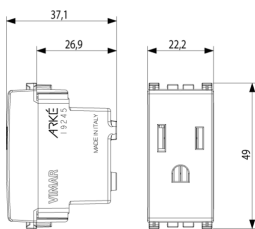

### 2P+E 15A 127V USA outlet Metal

2P+E 15 A 127 V~ socket outlet, American and Saudi Arabian standards,  
Metal

3 - Active

20 NR

- [Arké lives in your time](#)

3D

- **Class group:** Domestic switching devices
- **Class:** Socket outlet
- **Number of units:** 1
- **Number of modules (module system):** 1
- **Number of socket outlets switchable:** 0
- **Imprint/indication:** None
- **Connection type:** Screwed terminal
- **With hinged lid:** No
- **With enhanced contact protection:** No
- **Label space/information surface:** Yes
- **Colour:** Aluminium
- **RAL-number (similar):** 9007
- **Metallic colour:** No
- **Transparent:** No
- **Lockable:** No
- **Eject-mechanism:** No
- **Insulated mounting:** No
- **With function lighting:** No
- **With orientation lighting:** No

- 00. CE Marking - EU
- 10. EAC Eurasian Customs Union
- 29. QCERT - Colombia ([download](#))

- **Over voltage protection:** No
- **Fault current protection:** No
- **Mounting method:** Flush-mounted
- **Material:** Plastic
- **Material quality:** Thermoplastic
- **Halogen free:** Yes
- **Surface protection:** Lacquered
- **Surface finishing:** Matt
- **With loop through function:** No
- **With on/off switch:** No
- **Rotated central insert:** No
- **Nominal current:** 15 A
- **Nominal voltage:** 127 V
- **Frequency:** 50,00 - 60,00 HZ
- **Suitable for degree of protection (IP):** IP20
- **Impact strength:** Other
- **Device width:** 22,30 mm
- **Device height:** 49,00 mm
- **Device depth:** 37,10 mm

- 37. Marking - Morocco
- 96. Electrotechnical expert ([download](#))
- 99. WEEE Directive ([download](#))

8 007352 596313

8007352596313  
1 NR  
4.1x2.8x5.3 [cm]  
28.5 [g]

8 007352 596320

8007352596320  
20 NR  
21.4x11.6x6 [cm]  
628.5 [g]