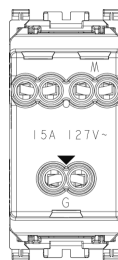

## ARKÉ: 2P+E 15A 127V USA outlet Metal

**19245.M**

Wiring devices / Traditional wiring devices / ARKÉ / Devices

### 2P+E 15A 127V USA outlet Metal

2P+E 15 A 127 V~ socket outlet, American and Saudi Arabian standards,  
Metal

3 - Active

20 NR

- [Arké lives in your time](#)

3D

- **Class group:** Domestic switching devices
- **Class:** Socket outlet
- **Number of units:** 1
- **Number of modules (module system):** 1
- **Number of socket outlets switchable:** 0
- **Imprint/indication:** None
- **Connection type:** Screwed terminal
- **With hinged lid:** No
- **With enhanced contact protection:** No
- **Label space/information surface:** Yes
- **Colour:** Aluminium
- **RAL-number (similar):** 9007
- **Metallic colour:** No
- **Transparent:** No
- **Lockable:** No
- **Eject-mechanism:** No
- **Insulated mounting:** No
- **With function lighting:** No
- **With orientation lighting:** No

- 00. CE Marking - EU
- 10. EAC Eurasian Customs Union
- 29. QCERT - Colombia ([download](#))

- **Over voltage protection:** No
- **Fault current protection:** No
- **Mounting method:** Flush-mounted
- **Material:** Plastic
- **Material quality:** Thermoplastic
- **Halogen free:** Yes
- **Surface protection:** Lacquered
- **Surface finishing:** Matt
- **With loop through function:** No
- **With on/off switch:** No
- **Rotated central insert:** No
- **Nominal current:** 15 A
- **Nominal voltage:** 127 V
- **Frequency:** 50,00 - 60,00 HZ
- **Suitable for degree of protection (IP):** IP20
- **Impact strength:** Other
- **Device width:** 22,30 mm
- **Device height:** 49,00 mm
- **Device depth:** 37,10 mm

- 37. Marking - Morocco
- 96. Electrotechnical expert ([download](#))
- 99. WEEE Directive ([download](#))

8 007352 596313

8007352596313  
1 NR  
4.1x2.8x5.3 [cm]  
28.5 [g]

8 007352 596320

8007352596320  
20 NR  
21.4x11.6x6 [cm]  
628.5 [g]