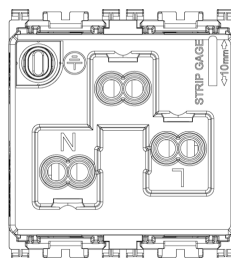

ARKÉ: 2P+E 16A USA+EU SICURY outlet white

19248.B

Wiring devices / Traditional wiring devices / ARKÉ / Devices

2P+E 16A USA+EU SICURY outlet white

2P+E 16 A 250 V~ SICURY socket outlet, polarized Euro-American standard, white - 2 modules

3 - Active

20 NR

- [Arké lives in your time](#)

3D

- **Class group:** Domestic switching devices
- **Class:** Socket outlet
- **Model:** Other
- **Number of units:** 1
- **Number of modules (module system):** 2
- **Number of socket outlets switchable:** 0
- **Imprint/indication:** None
- **Connection type:** Screwed terminal
- **With hinged lid:** No
- **With enhanced contact protection:** Yes
- **Label space/information surface:** Yes
- **Colour:** White
- **RAL-number (similar):** 9016
- **Metallic colour:** No
- **Transparent:** No
- **Lockable:** No
- **Eject-mechanism:** No
- **Insulated mounting:** No
- **With function lighting:** No
- **With orientation lighting:** No

- 00. CE Marking - EU
- 00. CE Marking - EU
- 10. EAC Eurasian Customs Union
- 29. QCERT - Colombia ([download](#))

- **Over voltage protection:** No
- **Fault current protection:** No
- **Mounting method:** Flush-mounted
- **Material:** Plastic
- **Material quality:** Thermoplastic
- **Halogen free:** Yes
- **Surface protection:** Untreated
- **Surface finishing:** Matt
- **With loop through function:** No
- **With on/off switch:** No
- **Rotated central insert:** No
- **Nominal current:** 16 A
- **Nominal voltage:** 250 V
- **Frequency:** 50,00 - 60,00 HZ
- **Suitable for degree of protection (IP):** IP20
- **Impact strength:** Other
- **Device width:** 44,80 mm
- **Device height:** 49,00 mm
- **Device depth:** 36,00 mm

- 37. Marking - Morocco
- 96. Electrotechnical expert ([download](#))
- 99. WEEE Directive ([download](#))

8007352474802
1 NR
5.1x4.3x5.3 [cm]
44.8 [g]

8007352474819
20 NR
26.9x11.6x9 [cm]
978.2 [g]