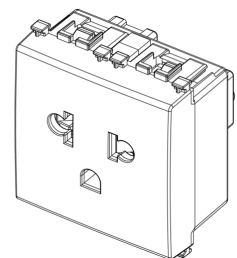

ARKÉ: 2P+E 16A USA+EU SICURY outlet white

19248.B

Wiring devices / Traditional wiring devices / ARKÉ / Devices

2P+E 16A USA+EU SICURY outlet white

2P+E 16 A 250 V~ SICURY socket outlet, polarized Euro-American standard, white - 2 modules

3 - Active

20 NR

- [Arké lives in your time](#)

3D

- **Class group:** Domestic switching devices
- **Class:** Socket outlet
- **Model:** Other
- **Number of units:** 1
- **Number of modules (module system):** 2
- **Number of socket outlets switchable:** 0
- **Imprint/indication:** None
- **Connection type:** Screwed terminal
- **With hinged lid:** No
- **With enhanced contact protection:** Yes
- **Label space/information surface:** Yes
- **Colour:** White
- **RAL-number (similar):** 9016
- **Metallic colour:** No
- **Transparent:** No
- **Lockable:** No
- **Eject-mechanism:** No
- **Insulated mounting:** No
- **With function lighting:** No
- **With orientation lighting:** No

- 00. CE Marking - EU
- 00. CE Marking - EU
- 10. EAC Eurasian Customs Union
- 29. QCERT - Colombia ([download](#))

- **Over voltage protection:** No
- **Fault current protection:** No
- **Mounting method:** Flush-mounted
- **Material:** Plastic
- **Material quality:** Thermoplastic
- **Halogen free:** Yes
- **Surface protection:** Untreated
- **Surface finishing:** Matt
- **With loop through function:** No
- **With on/off switch:** No
- **Rotated central insert:** No
- **Nominal current:** 16 A
- **Nominal voltage:** 250 V
- **Frequency:** 50,00 - 60,00 HZ
- **Suitable for degree of protection (IP):** IP20
- **Impact strength:** Other
- **Device width:** 44,80 mm
- **Device height:** 49,00 mm
- **Device depth:** 36,00 mm