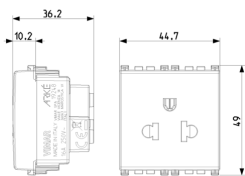

3 - Active

20 NR

- [Arké lives in your time](#)

3D

- **Class group:** Domestic switching devices
- **Class:** Socket outlet
- **Model:** Other
- **Number of units:** 1
- **Number of modules (module system):** 2
- **Number of socket outlets switchable:** 0
- **Imprint/indication:** None
- **Connection type:** Screwed terminal
- **With hinged lid:** No
- **With enhanced contact protection:** Yes
- **Label space/information surface:** Yes
- **Colour:** White
- **RAL-number (similar):** 9016
- **Metallic colour:** No
- **Transparent:** No
- **Lockable:** No
- **Eject-mechanism:** No
- **Insulated mounting:** No
- **With function lighting:** No
- **With orientation lighting:** No

- 00. CE Marking - EU
- 00. CE Marking - EU
- 10. EAC Eurasian Customs Union
- 29. QCERT - Colombia ([download](#))

- **Over voltage protection:** No
- **Fault current protection:** No
- **Mounting method:** Flush-mounted
- **Material:** Plastic
- **Material quality:** Thermoplastic
- **Halogen free:** Yes
- **Surface protection:** Untreated
- **Surface finishing:** Matt
- **With loop through function:** No
- **With on/off switch:** No
- **Rotated central insert:** No
- **Nominal current:** 16 A
- **Nominal voltage:** 250 V
- **Frequency:** 50,00 - 60,00 HZ
- **Suitable for degree of protection (IP):** IP20
- **Impact strength:** Other
- **Device width:** 44,80 mm
- **Device height:** 49,00 mm
- **Device depth:** 36,00 mm

- 37. Marking - Morocco
- 96. Electrotechnical expert ([download](#))
- 99. WEEE Directive ([download](#))

8007352474802
1 NR
5.1x4.3x5.3 [cm]
44.8 [g]

8007352474819
20 NR
26.9x11.6x9 [cm]
978.2 [g]