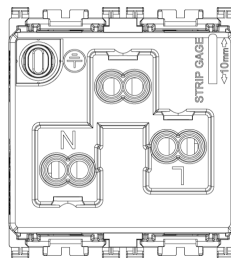

## ARKÉ: 2P+E 16A USA+EU SICURY outlet Metal

**19248.M**

Wiring devices / Traditional wiring devices / ARKÉ / Devices

### 2P+E 16A USA+EU SICURY outlet Metal

2P+E 16 A 250 V~ SICURY socket outlet, polarized Euro-American standard,  
Metal - 2 modules

3 - Active

20 NR

- [Arké lives in your time](#)

3D

- **Class group:** Domestic switching devices
- **Class:** Socket outlet
- **Model:** Other
- **Number of units:** 1
- **Number of modules (module system):** 2
- **Number of socket outlets switchable:** 0
- **Imprint/indication:** None
- **Connection type:** Screwed terminal
- **With hinged lid:** No
- **With enhanced contact protection:** Yes
- **Label space/information surface:** Yes
- **Colour:** Aluminium
- **RAL-number (similar):** 9007
- **Metallic colour:** No
- **Transparent:** No
- **Lockable:** No
- **Eject-mechanism:** No
- **Insulated mounting:** No
- **With function lighting:** No
- **With orientation lighting:** No
- **Over voltage protection:** No
- **Fault current protection:** No
- **Mounting method:** Flush-mounted
- **Material:** Plastic
- **Material quality:** Thermoplastic
- **Halogen free:** Yes
- **Surface protection:** Lacquered
- **Surface finishing:** Matt
- **With loop through function:** No
- **With on/off switch:** No
- **Rotated central insert:** No
- **Nominal current:** 16 A
- **Nominal voltage:** 250 V
- **Frequency:** 50,00 - 60,00 HZ
- **Suitable for degree of protection (IP):** IP20
- **Impact strength:** Other
- **Device width:** 44,80 mm
- **Device height:** 49,00 mm
- **Device depth:** 36,00 mm
- 00. CE Marking - EU
- 10. EAC Eurasian Customs Union
- 29. QCERT - Colombia ([download](#))
- 37. Marking - Morocco
- 96. Electrotechnical expert ([download](#))
- 99. WEEE Directive ([download](#))

8 007352596931  
 1 NR  
 5.1x4.3x5.3 [cm]  
 44.6 [g]

8 007352596948  
 20 NR  
 26.9x11.6x9 [cm]  
 978.7 [g]