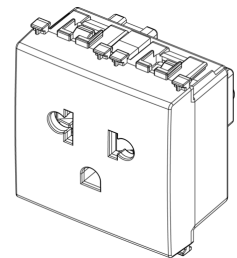

## ARKÉ: 2P+E 16A USA+EU SICURY outlet Metal

**19248.M**

Wiring devices / Traditional wiring devices / ARKÉ / Devices

### 2P+E 16A USA+EU SICURY outlet Metal

2P+E 16 A 250 V~ SICURY socket outlet, polarized Euro-American standard,  
Metal - 2 modules

3 - Active

20 NR

- [Arké lives in your time](#)

3D

- **Class group:** Domestic switching devices
- **Class:** Socket outlet
- **Model:** Other
- **Number of units:** 1
- **Number of modules (module system):** 2
- **Number of socket outlets switchable:** 0
- **Imprint/indication:** None
- **Connection type:** Screwed terminal
- **With hinged lid:** No
- **With enhanced contact protection:** Yes
- **Label space/information surface:** Yes
- **Colour:** Aluminium
- **RAL-number (similar):** 9007
- **Metallic colour:** No
- **Transparent:** No
- **Lockable:** No
- **Eject-mechanism:** No
- **Insulated mounting:** No
- **With function lighting:** No
- **With orientation lighting:** No
- **Over voltage protection:** No
- **Fault current protection:** No
- **Mounting method:** Flush-mounted
- **Material:** Plastic
- **Material quality:** Thermoplastic
- **Halogen free:** Yes
- **Surface protection:** Lacquered
- **Surface finishing:** Matt
- **With loop through function:** No
- **With on/off switch:** No
- **Rotated central insert:** No
- **Nominal current:** 16 A
- **Nominal voltage:** 250 V
- **Frequency:** 50,00 - 60,00 HZ
- **Suitable for degree of protection (IP):** IP20
- **Impact strength:** Other
- **Device width:** 44,80 mm
- **Device height:** 49,00 mm
- **Device depth:** 36,00 mm
- 00. CE Marking - EU
- 10. EAC Eurasian Customs Union
- 29. QCERT - Colombia ([download](#))
- 37. Marking - Morocco
- 96. Electrotechnical expert ([download](#))
- 99. WEEE Directive ([download](#))

8 007352596931  
 1 NR  
 5.1x4.3x5.3 [cm]  
 44.6 [g]

8 007352596948  
 20 NR  
 26.9x11.6x9 [cm]  
 978.7 [g]