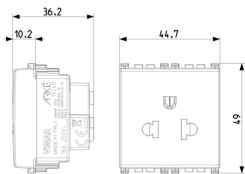

### 2P+E 16A USA+EU SICURY outlet Metal

2P+E 16 A 250 V~ SICURY socket outlet, polarized Euro-American standard,  
Metal - 2 modules

3 - Active

20 NR

- [Arké lives in your time](#)

3D

- **Class group:** Domestic switching devices
- **Class:** Socket outlet
- **Model:** Other
- **Number of units:** 1
- **Number of modules (module system):** 2
- **Number of socket outlets switchable:** 0
- **Imprint/indication:** None
- **Connection type:** Screwed terminal
- **With hinged lid:** No
- **With enhanced contact protection:** Yes
- **Label space/information surface:** Yes
- **Colour:** Aluminium
- **RAL-number (similar):** 9007
- **Metallic colour:** No
- **Transparent:** No
- **Lockable:** No
- **Eject-mechanism:** No
- **Insulated mounting:** No
- **With function lighting:** No
- **With orientation lighting:** No
- **Over voltage protection:** No
- **Fault current protection:** No
- **Mounting method:** Flush-mounted
- **Material:** Plastic
- **Material quality:** Thermoplastic
- **Halogen free:** Yes
- **Surface protection:** Lacquered
- **Surface finishing:** Matt
- **With loop through function:** No
- **With on/off switch:** No
- **Rotated central insert:** No
- **Nominal current:** 16 A
- **Nominal voltage:** 250 V
- **Frequency:** 50,00 - 60,00 HZ
- **Suitable for degree of protection (IP):** IP20
- **Impact strength:** Other
- **Device width:** 44,80 mm
- **Device height:** 49,00 mm
- **Device depth:** 36,00 mm
- 00. CE Marking - EU
- 10. EAC Eurasian Customs Union
- 29. QCERT - Colombia ([download](#))
- 37. Marking - Morocco
- 96. Electrotechnical expert ([download](#))
- 99. WEEE Directive ([download](#))

8 007352596931  
 1 NR  
 5.1x4.3x5.3 [cm]  
 44.6 [g]

8 007352596948  
 20 NR  
 26.9x11.6x9 [cm]  
 978.7 [g]