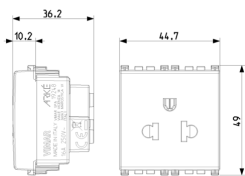

3 - Active

20 NR

- [Arké lives in your time](#)

3D

- **Class group:** Domestic switching devices
- **Class:** Socket outlet
- **Model:** Other
- **Number of units:** 1
- **Number of modules (module system):** 2
- **Number of socket outlets switchable:** 0
- **Imprint/indication:** None
- **Connection type:** Screwed terminal
- **With hinged lid:** No
- **With enhanced contact protection:** Yes
- **Label space/information surface:** Yes
- **Colour:** Grey
- **RAL-number (similar):** 7015
- **Metallic colour:** No
- **Transparent:** No
- **Lockable:** No
- **Eject-mechanism:** No
- **Insulated mounting:** No
- **With function lighting:** No
- **With orientation lighting:** No
- **Over voltage protection:** No
- **Fault current protection:** No
- **Mounting method:** Flush-mounted
- **Type of fastening:** Snap mounting (engagement)
- **Material:** Plastic
- **Material quality:** Thermoplastic
- **Halogen free:** Yes
- **Surface protection:** Untreated
- **Surface finishing:** Matt
- **With loop through function:** No
- **With on/off switch:** No
- **Rotated central insert:** No
- **Nominal current:** 16 A
- **Nominal voltage:** 250 V
- **Frequency:** 50,00 - 60,00 HZ
- **Suitable for degree of protection (IP):** IP20
- **Impact strength:** Other
- **Device width:** 44,80 mm
- **Device height:** 49,00 mm
- **Device depth:** 36,00 mm
- 00. CE Marking - EU
- 10. EAC Eurasian Customs Union
- 29. QCERT - Colombia ([download](#))
- 37. Marking - Morocco
- 96. Electrotechnical expert ([download](#))
- 99. WEEE Directive ([download](#))

8 007352474789

8007352474789
1 NR
5.1x4.3x5.3 [cm]
44.5 [g]

8 007352474796

8007352474796
20 NR
26.9x11.6x9 [cm]
972.7 [g]