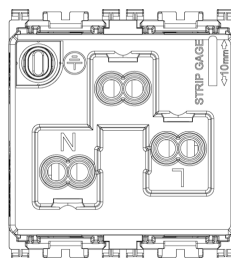

ARKÉ: 2P+E 16A USA+EU SICURY outlet grey

19248

Wiring devices / Traditional wiring devices / ARKÉ / Devices

2P+E 16A USA+EU SICURY outlet grey

2P+E 16 A 250 V~ SICURY socket outlet, polarized Euro-American standard, grey - 2 modules

3 - Active

20 NR

- [Arké lives in your time](#)

3D

- **Class group:** Domestic switching devices
- **Class:** Socket outlet
- **Model:** Other
- **Number of units:** 1
- **Number of modules (module system):** 2
- **Number of socket outlets switchable:** 0
- **Imprint/indication:** None
- **Connection type:** Screwed terminal
- **With hinged lid:** No
- **With enhanced contact protection:** Yes
- **Label space/information surface:** Yes
- **Colour:** Grey
- **RAL-number (similar):** 7015
- **Metallic colour:** No
- **Transparent:** No
- **Lockable:** No
- **Eject-mechanism:** No
- **Insulated mounting:** No
- **With function lighting:** No
- **With orientation lighting:** No
- **Over voltage protection:** No
- **Fault current protection:** No
- **Mounting method:** Flush-mounted
- **Type of fastening:** Snap mounting (engagement)
- **Material:** Plastic
- **Material quality:** Thermoplastic
- **Halogen free:** Yes
- **Surface protection:** Untreated
- **Surface finishing:** Matt
- **With loop through function:** No
- **With on/off switch:** No
- **Rotated central insert:** No
- **Nominal current:** 16 A
- **Nominal voltage:** 250 V
- **Frequency:** 50,00 - 60,00 HZ
- **Suitable for degree of protection (IP):** IP20
- **Impact strength:** Other
- **Device width:** 44,80 mm
- **Device height:** 49,00 mm
- **Device depth:** 36,00 mm
- 00. CE Marking - EU
- 10. EAC Eurasian Customs Union
- 29. QCERT - Colombia ([download](#))
- 37. Marking - Morocco
- 96. Electrotechnical expert ([download](#))
- 99. WEEE Directive ([download](#))

8 007352474789

8007352474789
1 NR
5.1x4.3x5.3 [cm]
44.5 [g]

8 007352474796

8007352474796
20 NR
26.9x11.6x9 [cm]
972.7 [g]