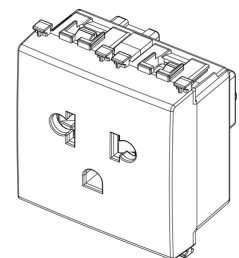

ARKÉ: 2P+E 16A USA+EU SICURY outlet grey

19248

Wiring devices / Traditional wiring devices / ARKÉ / Devices

2P+E 16A USA+EU SICURY outlet grey

2P+E 16 A 250 V~ SICURY socket outlet, polarized Euro-American standard, grey - 2 modules

3 - Active

20 NR

- [Arké lives in your time](#)

3D

- **Class group:** Domestic switching devices
- **Class:** Socket outlet
- **Model:** Other
- **Number of units:** 1
- **Number of modules (module system):** 2
- **Number of socket outlets switchable:** 0
- **Imprint/indication:** None
- **Connection type:** Screwed terminal
- **With hinged lid:** No
- **With enhanced contact protection:** Yes
- **Label space/information surface:** Yes
- **Colour:** Grey
- **RAL-number (similar):** 7015
- **Metallic colour:** No
- **Transparent:** No
- **Lockable:** No
- **Eject-mechanism:** No
- **Insulated mounting:** No
- **With function lighting:** No
- **With orientation lighting:** No
- **Over voltage protection:** No
- **Fault current protection:** No
- **Mounting method:** Flush-mounted
- **Type of fastening:** Snap mounting (engagement)
- **Material:** Plastic
- **Material quality:** Thermoplastic
- **Halogen free:** Yes
- **Surface protection:** Untreated
- **Surface finishing:** Matt
- **With loop through function:** No
- **With on/off switch:** No
- **Rotated central insert:** No
- **Nominal current:** 16 A
- **Nominal voltage:** 250 V
- **Frequency:** 50,00 - 60,00 HZ
- **Suitable for degree of protection (IP):** IP20
- **Impact strength:** Other
- **Device width:** 44,80 mm
- **Device height:** 49,00 mm
- **Device depth:** 36,00 mm
- 00. CE Marking - EU
- 10. EAC Eurasian Customs Union
- 29. QCERT - Colombia ([download](#))
- 37. Marking - Morocco
- 96. Electrotechnical expert ([download](#))
- 99. WEEE Directive ([download](#))

8 007352474789

8007352474789
1 NR
5.1x4.3x5.3 [cm]
44.5 [g]

8 007352474796

8007352474796
20 NR
26.9x11.6x9 [cm]
972.7 [g]