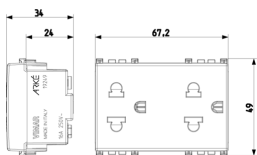

### Two 2P+E 16A USA+EU outlets white

Double 2P+E 16 A 250 V~ socket outlet, polarized Euro-American standard, white - 3 modules

3 - Active

20 NR

- [Arké lives in your time](#)

3D

- **Class group:** Domestic switching devices
- **Class:** Socket outlet
- **Model:** Other
- **Number of units:** 2
- **Number of modules (module system):** 3
- **Number of socket outlets switchable:** 0
- **Imprint/indication:** None
- **Connection type:** Screwed terminal
- **With hinged lid:** No
- **With enhanced contact protection:** Yes
- **Label space/information surface:** Yes
- **Colour:** White
- **RAL-number (similar):** 9016
- **Metallic colour:** No
- **Transparent:** No
- **Lockable:** No
- **Eject-mechanism:** No
- **Insulated mounting:** No
- **With function lighting:** No
- **With orientation lighting:** No
- **Over voltage protection:** No
- **Fault current protection:** No
- **Mounting method:** Flush-mounted
- **Material:** Plastic
- **Material quality:** Thermoplastic
- **Halogen free:** Yes
- **Surface protection:** Untreated
- **Surface finishing:** Matt
- **With loop through function:** No
- **With on/off switch:** No
- **Rotated central insert:** No
- **Nominal current:** 16 A
- **Nominal voltage:** 250 V
- **Frequency:** 50,00 - 60,00 HZ
- **Suitable for degree of protection (IP):** IP20
- **Impact strength:** Other
- **Device width:** 44,80 mm
- **Device height:** 49,00 mm
- **Device depth:** 36,00 mm

• 29. QCERT - Colombia ([download](#))

• 37. Marking - Morocco

8007352474840  
1 NR  
5.3x3.9x7.6 [cm]  
74 [g]

8007352474857  
20 NR  
28.1x13.1x11.3 [cm]  
1,578 [g]

8007352718531  
240 NR  
59.5x38.5x26.5 [cm]  
19,656 [g]