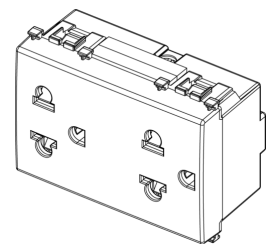

## ARKÉ: Two 2P+E 16A USA+EU outlets white

**19249.B**

Wiring devices / Traditional wiring devices / ARKÉ / Devices

### Two 2P+E 16A USA+EU outlets white

Double 2P+E 16 A 250 V~ socket outlet, polarized Euro-American standard, white - 3 modules

3 - Active

20 NR

- [Arké lives in your time](#)

3D

- **Class group:** Domestic switching devices
- **Class:** Socket outlet
- **Model:** Other
- **Number of units:** 2
- **Number of modules (module system):** 3
- **Number of socket outlets switchable:** 0
- **Imprint/indication:** None
- **Connection type:** Screwed terminal
- **With hinged lid:** No
- **With enhanced contact protection:** Yes
- **Label space/information surface:** Yes
- **Colour:** White
- **RAL-number (similar):** 9016
- **Metallic colour:** No
- **Transparent:** No
- **Lockable:** No
- **Eject-mechanism:** No
- **Insulated mounting:** No
- **With function lighting:** No
- **With orientation lighting:** No
- **Over voltage protection:** No
- **Fault current protection:** No
- **Mounting method:** Flush-mounted
- **Material:** Plastic
- **Material quality:** Thermoplastic
- **Halogen free:** Yes
- **Surface protection:** Untreated
- **Surface finishing:** Matt
- **With loop through function:** No
- **With on/off switch:** No
- **Rotated central insert:** No
- **Nominal current:** 16 A
- **Nominal voltage:** 250 V
- **Frequency:** 50,00 - 60,00 HZ
- **Suitable for degree of protection (IP):** IP20
- **Impact strength:** Other
- **Device width:** 44,80 mm
- **Device height:** 49,00 mm
- **Device depth:** 36,00 mm