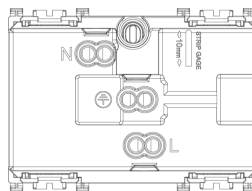

## ARKÉ: Two 2P+E 16A USA+EU outlets white

**19249.B**

Wiring devices / Traditional wiring devices / ARKÉ / Devices

### Two 2P+E 16A USA+EU outlets white

Double 2P+E 16 A 250 V~ socket outlet, polarized Euro-American standard, white - 3 modules

3 - Active

20 NR

- [Arké lives in your time](#)

3D

- **Class group:** Domestic switching devices
- **Class:** Socket outlet
- **Model:** Other
- **Number of units:** 2
- **Number of modules (module system):** 3
- **Number of socket outlets switchable:** 0
- **Imprint/indication:** None
- **Connection type:** Screwed terminal
- **With hinged lid:** No
- **With enhanced contact protection:** Yes
- **Label space/information surface:** Yes
- **Colour:** White
- **RAL-number (similar):** 9016
- **Metallic colour:** No
- **Transparent:** No
- **Lockable:** No
- **Eject-mechanism:** No
- **Insulated mounting:** No
- **With function lighting:** No
- **With orientation lighting:** No
- **Over voltage protection:** No
- **Fault current protection:** No
- **Mounting method:** Flush-mounted
- **Material:** Plastic
- **Material quality:** Thermoplastic
- **Halogen free:** Yes
- **Surface protection:** Untreated
- **Surface finishing:** Matt
- **With loop through function:** No
- **With on/off switch:** No
- **Rotated central insert:** No
- **Nominal current:** 16 A
- **Nominal voltage:** 250 V
- **Frequency:** 50,00 - 60,00 HZ
- **Suitable for degree of protection (IP):** IP20
- **Impact strength:** Other
- **Device width:** 44,80 mm
- **Device height:** 49,00 mm
- **Device depth:** 36,00 mm

• 29. QCERT - Colombia ([download](#))

• 37. Marking - Morocco

8007352474840  
1 NR  
5.3x3.9x7.6 [cm]  
74 [g]

8007352474857  
20 NR  
28.1x13.1x11.3 [cm]  
1,578 [g]

8007352718531  
240 NR  
59.5x38.5x26.5 [cm]  
19,656 [g]