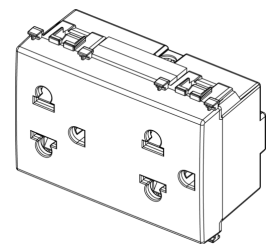

ARKÉ: Two 2P+E 16A USA+EU outlets Metal

19249.M

Wiring devices / Traditional wiring devices / ARKÉ / Devices

Two 2P+E 16A USA+EU outlets Metal

Double 2P+E 16 A 250 V~ socket outlet, polarized Euro-American standard,
Metal - 3 modules

3 - Active

20 NR

- [Arké lives in your time](#)

3D

- **Class group:** Domestic switching devices
- **Class:** Socket outlet
- **Model:** Other
- **Number of units:** 2
- **Number of modules (module system):** 3
- **Number of socket outlets switchable:** 0
- **Imprint/indication:** None
- **Connection type:** Screwed terminal
- **With hinged lid:** No
- **With enhanced contact protection:** Yes
- **Label space/information surface:** Yes
- **Colour:** Aluminium
- **RAL-number (similar):** 9007
- **Metallic colour:** No
- **Transparent:** No
- **Lockable:** No
- **Eject-mechanism:** No
- **Insulated mounting:** No
- **With function lighting:** No
- **With orientation lighting:** No
- **Over voltage protection:** No
- **Fault current protection:** No
- **Mounting method:** Flush-mounted
- **Material:** Plastic
- **Material quality:** Thermoplastic
- **Halogen free:** Yes
- **Surface protection:** Lacquered
- **Surface finishing:** Matt
- **With loop through function:** No
- **With on/off switch:** No
- **Rotated central insert:** No
- **Nominal current:** 16 A
- **Nominal voltage:** 250 V
- **Frequency:** 50,00 - 60,00 HZ
- **Suitable for degree of protection (IP):** IP20
- **Impact strength:** Other
- **Device width:** 44,80 mm
- **Device height:** 49,00 mm
- **Device depth:** 36,00 mm
- 00. CE Marking - EU
- 29. QCERT - Colombia ([download](#))
- 37. Marking - Morocco
- 96. Electrotechnical expert ([download](#))
- 99. WEEE Directive ([download](#))

8007352596719
1 NR
5.3x3.9x7.6 [cm]
73.1 [g]

8007352596726
20 NR
28.1x13.1x11.3 [cm]
1,568 [g]

8007352718548
240 NR
59.5x38.5x26.5 [cm]
19,536 [g]