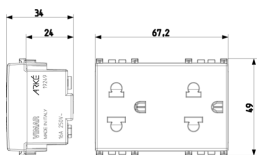

3 - Active

20 NR

- [Arké lives in your time](#)

3D

- **Class group:** Domestic switching devices
- **Class:** Socket outlet
- **Model:** Other
- **Number of units:** 2
- **Number of modules (module system):** 3
- **Number of socket outlets switchable:** 0
- **Imprint/indication:** None
- **Connection type:** Screwed terminal
- **With hinged lid:** No
- **With enhanced contact protection:** Yes
- **Label space/information surface:** Yes
- **Colour:** Aluminium
- **RAL-number (similar):** 9007
- **Metallic colour:** No
- **Transparent:** No
- **Lockable:** No
- **Eject-mechanism:** No
- **Insulated mounting:** No
- **With function lighting:** No
- **With orientation lighting:** No
- **Over voltage protection:** No
- **Fault current protection:** No
- **Mounting method:** Flush-mounted
- **Material:** Plastic
- **Material quality:** Thermoplastic
- **Halogen free:** Yes
- **Surface protection:** Lacquered
- **Surface finishing:** Matt
- **With loop through function:** No
- **With on/off switch:** No
- **Rotated central insert:** No
- **Nominal current:** 16 A
- **Nominal voltage:** 250 V
- **Frequency:** 50,00 - 60,00 HZ
- **Suitable for degree of protection (IP):** IP20
- **Impact strength:** Other
- **Device width:** 44,80 mm
- **Device height:** 49,00 mm
- **Device depth:** 36,00 mm
- 00. CE Marking - EU
- 29. QCERT - Colombia ([download](#))
- 37. Marking - Morocco
- 96. Electrotechnical expert ([download](#))
- 99. WEEE Directive ([download](#))

8007352596719
1 NR
5.3x3.9x7.6 [cm]
73.1 [g]

8007352596726
20 NR
28.1x13.1x11.3 [cm]
1,568 [g]

8007352718548
240 NR
59.5x38.5x26.5 [cm]
19,536 [g]