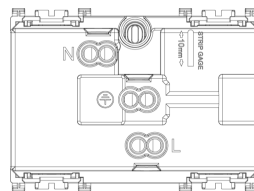

ARKÉ: Two 2P+E 16A USA+EU outlets Metal

19249.M

Wiring devices / Traditional wiring devices / ARKÉ / Devices

Two 2P+E 16A USA+EU outlets Metal

Double 2P+E 16 A 250 V~ socket outlet, polarized Euro-American standard,
Metal - 3 modules

3 - Active

20 NR

- [Arké lives in your time](#)

3D

- **Class group:** Domestic switching devices
- **Class:** Socket outlet
- **Model:** Other
- **Number of units:** 2
- **Number of modules (module system):** 3
- **Number of socket outlets switchable:** 0
- **Imprint/indication:** None
- **Connection type:** Screwed terminal
- **With hinged lid:** No
- **With enhanced contact protection:** Yes
- **Label space/information surface:** Yes
- **Colour:** Aluminium
- **RAL-number (similar):** 9007
- **Metallic colour:** No
- **Transparent:** No
- **Lockable:** No
- **Eject-mechanism:** No
- **Insulated mounting:** No
- **With function lighting:** No
- **With orientation lighting:** No
- **Over voltage protection:** No
- **Fault current protection:** No
- **Mounting method:** Flush-mounted
- **Material:** Plastic
- **Material quality:** Thermoplastic
- **Halogen free:** Yes
- **Surface protection:** Lacquered
- **Surface finishing:** Matt
- **With loop through function:** No
- **With on/off switch:** No
- **Rotated central insert:** No
- **Nominal current:** 16 A
- **Nominal voltage:** 250 V
- **Frequency:** 50,00 - 60,00 HZ
- **Suitable for degree of protection (IP):** IP20
- **Impact strength:** Other
- **Device width:** 44,80 mm
- **Device height:** 49,00 mm
- **Device depth:** 36,00 mm
- 00. CE Marking - EU
- 29. QCERT - Colombia ([download](#))
- 37. Marking - Morocco
- 96. Electrotechnical expert ([download](#))
- 99. WEEE Directive ([download](#))

8007352596719
1 NR
5.3x3.9x7.6 [cm]
73.1 [g]

8007352596726
20 NR
28.1x13.1x11.3 [cm]
1,568 [g]

8007352718548
240 NR
59.5x38.5x26.5 [cm]
19,536 [g]