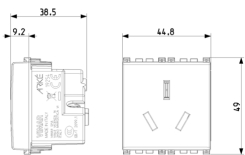

### 2P+E 16A Chinese SICURY outlet white

2P+E 16 A 250 V~ SICURY socket outlet, Chinese standard, white - 2 modules

3 - Active

20 NR

- [Arké lives in your time](#)

3D

- **Class group:** Domestic switching devices
- **Class:** Socket outlet
- **Model:** Other
- **Number of units:** 1
- **Number of modules (module system):** 2
- **Number of socket outlets switchable:** 0
- **Imprint/indication:** None
- **Connection type:** Screwed terminal
- **With hinged lid:** No
- **With enhanced contact protection:** Yes
- **Label space/information surface:** Yes
- **Colour:** White
- **RAL-number (similar):** 9016
- **Metallic colour:** No
- **Transparent:** No
- **Lockable:** No
- **Eject-mechanism:** No
- **Insulated mounting:** No
- **With function lighting:** No
- **With orientation lighting:** No
- **Over voltage protection:** No
- **Fault current protection:** No
- **With miniature fuse:** No
- **Special power supply:** Other
- **Mounting method:** Flush-mounted
- **Type of fastening:** Snap mounting (engagement)
- **Material:** Plastic
- **Material quality:** Thermoplastic
- **Halogen free:** Yes
- **Surface protection:** Untreated
- **Surface finishing:** Matt
- **With loop through function:** No
- **With on/off switch:** No
- **Rotated central insert:** No
- **Nominal current:** 16 A
- **Nominal voltage:** 250 V
- **Frequency:** 50,00 - 60,00 HZ
- **Suitable for degree of protection (IP):** IP20
- **Impact strength:** Other
- **Device width:** 44,80 mm
- **Device height:** 49,00 mm
- **Device depth:** 38,50 mm

- 00. CE Marking - EU
- 15. CCC - China ([download](#))

- 37. Marking - Morocco

8007352571112  
1 NR  
5.1x4.3x5.3 [cm]  
42.5 [g]

8007352571129  
20 NR  
26.9x11.6x9 [cm]  
934.2 [g]