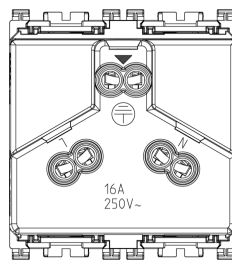

### 2P+E 16A Chinese SICURY outlet white

2P+E 16 A 250 V~ SICURY socket outlet, Chinese standard, white - 2 modules

3 - Active

20 NR

- [Arké lives in your time](#)

3D

- **Class group:** Domestic switching devices
- **Class:** Socket outlet
- **Model:** Other
- **Number of units:** 1
- **Number of modules (module system):** 2
- **Number of socket outlets switchable:** 0
- **Imprint/indication:** None
- **Connection type:** Screwed terminal
- **With hinged lid:** No
- **With enhanced contact protection:** Yes
- **Label space/information surface:** Yes
- **Colour:** White
- **RAL-number (similar):** 9016
- **Metallic colour:** No
- **Transparent:** No
- **Lockable:** No
- **Eject-mechanism:** No
- **Insulated mounting:** No
- **With function lighting:** No
- **With orientation lighting:** No
- **Over voltage protection:** No
- **Fault current protection:** No
- **With miniature fuse:** No
- **Special power supply:** Other
- **Mounting method:** Flush-mounted
- **Type of fastening:** Snap mounting (engagement)
- **Material:** Plastic
- **Material quality:** Thermoplastic
- **Halogen free:** Yes
- **Surface protection:** Untreated
- **Surface finishing:** Matt
- **With loop through function:** No
- **With on/off switch:** No
- **Rotated central insert:** No
- **Nominal current:** 16 A
- **Nominal voltage:** 250 V
- **Frequency:** 50,00 - 60,00 HZ
- **Suitable for degree of protection (IP):** IP20
- **Impact strength:** Other
- **Device width:** 44,80 mm
- **Device height:** 49,00 mm
- **Device depth:** 38,50 mm

- 00. CE Marking - EU
- 15. CCC - China ([download](#))

- 37. Marking - Morocco

8007352571112  
1 NR  
5.1x4.3x5.3 [cm]  
42.5 [g]

8007352571129  
20 NR  
26.9x11.6x9 [cm]  
934.2 [g]