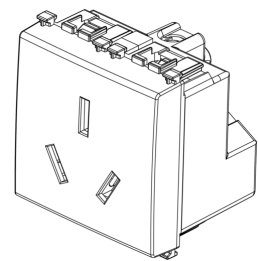

### 2P+E 16A Chinese SICURY outlet white

2P+E 16 A 250 V~ SICURY socket outlet, Chinese standard, white - 2 modules

3 - Active

20 NR

- [Arké lives in your time](#)

3D

- **Class group:** Domestic switching devices
- **Class:** Socket outlet
- **Model:** Other
- **Number of units:** 1
- **Number of modules (module system):** 2
- **Number of socket outlets switchable:** 0
- **Imprint/indication:** None
- **Connection type:** Screwed terminal
- **With hinged lid:** No
- **With enhanced contact protection:** Yes
- **Label space/information surface:** Yes
- **Colour:** White
- **RAL-number (similar):** 9016
- **Metallic colour:** No
- **Transparent:** No
- **Lockable:** No
- **Eject-mechanism:** No
- **Insulated mounting:** No
- **With function lighting:** No
- **With orientation lighting:** No
- **Over voltage protection:** No
- **Fault current protection:** No
- **With miniature fuse:** No
- **Special power supply:** Other
- **Mounting method:** Flush-mounted
- **Type of fastening:** Snap mounting (engagement)
- **Material:** Plastic
- **Material quality:** Thermoplastic
- **Halogen free:** Yes
- **Surface protection:** Untreated
- **Surface finishing:** Matt
- **With loop through function:** No
- **With on/off switch:** No
- **Rotated central insert:** No
- **Nominal current:** 16 A
- **Nominal voltage:** 250 V
- **Frequency:** 50,00 - 60,00 HZ
- **Suitable for degree of protection (IP):** IP20
- **Impact strength:** Other
- **Device width:** 44,80 mm
- **Device height:** 49,00 mm
- **Device depth:** 38,50 mm