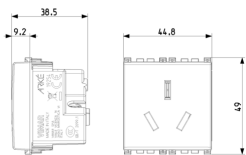

### 2P+E 16A Chinese SICURY outlet Metal

2P+E 16 A 250 V~ SICURY socket outlet, Chinese standard, Metal - 2 modules

3 - Active

20 NR

- [Arké lives in your time](#)

3D

- **Class group:** Domestic switching devices
- **Class:** Socket outlet
- **Model:** Other
- **Number of units:** 1
- **Number of modules (module system):** 2
- **Number of socket outlets switchable:** 0
- **Imprint/indication:** None
- **Connection type:** Screwed terminal
- **With hinged lid:** No
- **With enhanced contact protection:** Yes
- **Label space/information surface:** Yes
- **Colour:** Aluminium
- **RAL-number (similar):** 9007
- **Metallic colour:** No
- **Transparent:** No
- **Lockable:** No
- **Eject-mechanism:** No
- **Insulated mounting:** No
- **With function lighting:** No
- **With orientation lighting:** No
- **Over voltage protection:** No
- **Fault current protection:** No
- **With miniature fuse:** No
- **Special power supply:** Other
- **Mounting method:** Flush-mounted
- **Type of fastening:** Snap mounting (engagement)
- **Material:** Plastic
- **Material quality:** Thermoplastic
- **Halogen free:** Yes
- **Surface protection:** Lacquered
- **Surface finishing:** Matt
- **With loop through function:** No
- **With on/off switch:** No
- **Rotated central insert:** No
- **Nominal current:** 16 A
- **Nominal voltage:** 250 V
- **Frequency:** 50,00 - 60,00 HZ
- **Suitable for degree of protection (IP):** IP20
- **Impact strength:** Other
- **Device width:** 44,80 mm
- **Device height:** 49,00 mm
- **Device depth:** 38,50 mm

- 00. CE Marking - EU
- 15. CCC - China ([download](#))
- 37. Marking - Morocco
- 96. Electrotechnical expert ([download](#))
- 99. WEEE Directive ([download](#))

8007352596672  
1 NR  
5.1x4.3x5.3 [cm]  
42.3 [g]

8007352596689  
20 NR  
26.9x11.6x9 [cm]  
927 [g]