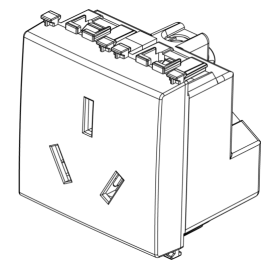

## ARKÉ: 2P+E 16A Chinese SICURY outlet Metal

**19254.M**

Wiring devices / Traditional wiring devices / ARKÉ / Devices

### 2P+E 16A Chinese SICURY outlet Metal

2P+E 16 A 250 V~ SICURY socket outlet, Chinese standard, Metal - 2 modules

3 - Active

20 NR

- [Arké lives in your time](#)

3D

- **Class group:** Domestic switching devices
- **Class:** Socket outlet
- **Model:** Other
- **Number of units:** 1
- **Number of modules (module system):** 2
- **Number of socket outlets switchable:** 0
- **Imprint/indication:** None
- **Connection type:** Screwed terminal
- **With hinged lid:** No
- **With enhanced contact protection:** Yes
- **Label space/information surface:** Yes
- **Colour:** Aluminium
- **RAL-number (similar):** 9007
- **Metallic colour:** No
- **Transparent:** No
- **Lockable:** No
- **Eject-mechanism:** No
- **Insulated mounting:** No
- **With function lighting:** No
- **With orientation lighting:** No
- **Over voltage protection:** No
- **Fault current protection:** No
- **With miniature fuse:** No
- **Special power supply:** Other
- **Mounting method:** Flush-mounted
- **Type of fastening:** Snap mounting (engagement)
- **Material:** Plastic
- **Material quality:** Thermoplastic
- **Halogen free:** Yes
- **Surface protection:** Lacquered
- **Surface finishing:** Matt
- **With loop through function:** No
- **With on/off switch:** No
- **Rotated central insert:** No
- **Nominal current:** 16 A
- **Nominal voltage:** 250 V
- **Frequency:** 50,00 - 60,00 HZ
- **Suitable for degree of protection (IP):** IP20
- **Impact strength:** Other
- **Device width:** 44,80 mm
- **Device height:** 49,00 mm
- **Device depth:** 38,50 mm