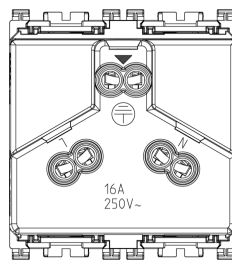

## ARKÉ: 2P+E 16A Chinese SICURY outlet Metal

**19254.M**

Wiring devices / Traditional wiring devices / ARKÉ / Devices

### 2P+E 16A Chinese SICURY outlet Metal

2P+E 16 A 250 V~ SICURY socket outlet, Chinese standard, Metal - 2 modules

3 - Active

20 NR

- [Arké lives in your time](#)

3D

- **Class group:** Domestic switching devices
- **Class:** Socket outlet
- **Model:** Other
- **Number of units:** 1
- **Number of modules (module system):** 2
- **Number of socket outlets switchable:** 0
- **Imprint/indication:** None
- **Connection type:** Screwed terminal
- **With hinged lid:** No
- **With enhanced contact protection:** Yes
- **Label space/information surface:** Yes
- **Colour:** Aluminium
- **RAL-number (similar):** 9007
- **Metallic colour:** No
- **Transparent:** No
- **Lockable:** No
- **Eject-mechanism:** No
- **Insulated mounting:** No
- **With function lighting:** No
- **With orientation lighting:** No
- **Over voltage protection:** No
- **Fault current protection:** No
- **With miniature fuse:** No
- **Special power supply:** Other
- **Mounting method:** Flush-mounted
- **Type of fastening:** Snap mounting (engagement)
- **Material:** Plastic
- **Material quality:** Thermoplastic
- **Halogen free:** Yes
- **Surface protection:** Lacquered
- **Surface finishing:** Matt
- **With loop through function:** No
- **With on/off switch:** No
- **Rotated central insert:** No
- **Nominal current:** 16 A
- **Nominal voltage:** 250 V
- **Frequency:** 50,00 - 60,00 HZ
- **Suitable for degree of protection (IP):** IP20
- **Impact strength:** Other
- **Device width:** 44,80 mm
- **Device height:** 49,00 mm
- **Device depth:** 38,50 mm

- 00. CE Marking - EU
- 15. CCC - China ([download](#))
- 37. Marking - Morocco
- 96. Electrotechnical expert ([download](#))
- 99. WEEE Directive ([download](#))

8007352596672  
1 NR  
5.1x4.3x5.3 [cm]  
42.3 [g]

8007352596689  
20 NR  
26.9x11.6x9 [cm]  
927 [g]