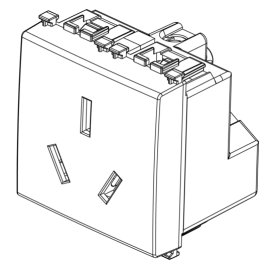

ARKÉ: 2P+E 16A Chinese SICURY outlet grey

19254

Wiring devices / Traditional wiring devices / ARKÉ / Devices

2P+E 16A Chinese SICURY outlet grey

2P+E 16 A 250 V~ SICURY socket outlet, Chinese standard, grey - 3 modules

3 - Active

20 NR

- [Arké lives in your time](#)

3D

- **Class group:** Domestic switching devices
- **Class:** Socket outlet
- **Model:** Other
- **Number of units:** 1
- **Number of modules (module system):** 2
- **Number of socket outlets switchable:** 0
- **Imprint/indication:** None
- **Connection type:** Screwed terminal
- **With hinged lid:** No
- **With enhanced contact protection:** Yes
- **Label space/information surface:** Yes
- **Colour:** Grey
- **RAL-number (similar):** 7015
- **Metallic colour:** No
- **Transparent:** No
- **Lockable:** No
- **Eject-mechanism:** No
- **Insulated mounting:** No
- **With function lighting:** No
- **With orientation lighting:** No
- **Over voltage protection:** No
- **Fault current protection:** No
- **With miniature fuse:** No
- **Special power supply:** Other
- **Mounting method:** Flush-mounted
- **Type of fastening:** Snap mounting (engagement)
- **Material:** Plastic
- **Material quality:** Thermoplastic
- **Halogen free:** Yes
- **Surface protection:** Untreated
- **Surface finishing:** Matt
- **With loop through function:** No
- **With on/off switch:** No
- **Rotated central insert:** No
- **Nominal current:** 16 A
- **Nominal voltage:** 250 V
- **Frequency:** 50,00 - 60,00 HZ
- **Suitable for degree of protection (IP):** IP20
- **Impact strength:** Other
- **Device width:** 44,80 mm
- **Device height:** 49,00 mm
- **Device depth:** 38,50 mm