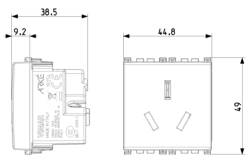

3 - Active

20 NR

- [Arké lives in your time](#)

3D

- **Class group:** Domestic switching devices
- **Class:** Socket outlet
- **Model:** Other
- **Number of units:** 1
- **Number of modules (module system):** 2
- **Number of socket outlets switchable:** 0
- **Imprint/indication:** None
- **Connection type:** Screwed terminal
- **With hinged lid:** No
- **With enhanced contact protection:** Yes
- **Label space/information surface:** Yes
- **Colour:** Grey
- **RAL-number (similar):** 7015
- **Metallic colour:** No
- **Transparent:** No
- **Lockable:** No
- **Eject-mechanism:** No
- **Insulated mounting:** No
- **With function lighting:** No
- **With orientation lighting:** No
- **Over voltage protection:** No
- **Fault current protection:** No
- **With miniature fuse:** No
- **Special power supply:** Other
- **Mounting method:** Flush-mounted
- **Type of fastening:** Snap mounting (engagement)
- **Material:** Plastic
- **Material quality:** Thermoplastic
- **Halogen free:** Yes
- **Surface protection:** Untreated
- **Surface finishing:** Matt
- **With loop through function:** No
- **With on/off switch:** No
- **Rotated central insert:** No
- **Nominal current:** 16 A
- **Nominal voltage:** 250 V
- **Frequency:** 50,00 - 60,00 HZ
- **Suitable for degree of protection (IP):** IP20
- **Impact strength:** Other
- **Device width:** 44,80 mm
- **Device height:** 49,00 mm
- **Device depth:** 38,50 mm

- 00. CE Marking - EU
- 15. CCC - China ([download](#))

- 37. Marking - Morocco

8007352571099
1 NR
5.1x4.3x5.3 [cm]
42.3 [g]

8007352571105
20 NR
26.9x11.6x9 [cm]
927 [g]