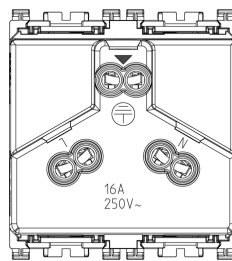

ARKÉ: 2P+E 16A Chinese SICURY outlet grey

19254

Wiring devices / Traditional wiring devices / ARKÉ / Devices

2P+E 16A Chinese SICURY outlet grey

2P+E 16 A 250 V~ SICURY socket outlet, Chinese standard, grey - 3 modules

3 - Active

20 NR

- [Arké lives in your time](#)

3D

- **Class group:** Domestic switching devices
- **Class:** Socket outlet
- **Model:** Other
- **Number of units:** 1
- **Number of modules (module system):** 2
- **Number of socket outlets switchable:** 0
- **Imprint/indication:** None
- **Connection type:** Screwed terminal
- **With hinged lid:** No
- **With enhanced contact protection:** Yes
- **Label space/information surface:** Yes
- **Colour:** Grey
- **RAL-number (similar):** 7015
- **Metallic colour:** No
- **Transparent:** No
- **Lockable:** No
- **Eject-mechanism:** No
- **Insulated mounting:** No
- **With function lighting:** No
- **With orientation lighting:** No
- **Over voltage protection:** No
- **Fault current protection:** No
- **With miniature fuse:** No
- **Special power supply:** Other
- **Mounting method:** Flush-mounted
- **Type of fastening:** Snap mounting (engagement)
- **Material:** Plastic
- **Material quality:** Thermoplastic
- **Halogen free:** Yes
- **Surface protection:** Untreated
- **Surface finishing:** Matt
- **With loop through function:** No
- **With on/off switch:** No
- **Rotated central insert:** No
- **Nominal current:** 16 A
- **Nominal voltage:** 250 V
- **Frequency:** 50,00 - 60,00 HZ
- **Suitable for degree of protection (IP):** IP20
- **Impact strength:** Other
- **Device width:** 44,80 mm
- **Device height:** 49,00 mm
- **Device depth:** 38,50 mm

- 00. CE Marking - EU
- 15. CCC - China ([download](#))

- 37. Marking - Morocco

8007352571099
1 NR
5.1x4.3x5.3 [cm]
42.3 [g]

8007352571105
20 NR
26.9x11.6x9 [cm]
927 [g]