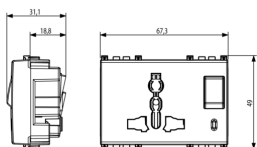

3 - Active

10 NR

• [Multilanguage instructions sheet \(981 kb\)](#)

• [Arké lives in your time](#)

3D

- **Class group:** Domestic switching devices
- **Class:** Socket outlet
- **Model:** Other
- **Number of modules (module system):** 2
- **Number of socket outlets switchable:** 1
- **Imprint/indication:** None
- **Connection type:** Screwed terminal
- **With hinged lid:** No
- **With enhanced contact protection:** Yes
- **Label space/information surface:** Yes
- **Colour:** White
- **RAL-number (similar):** 9016
- **Metallic colour:** No
- **Transparent:** No
- **Lockable:** No
- **Eject-mechanism:** No
- **Insulated mounting:** No
- **With function lighting:** Yes
- **With orientation lighting:** No

- **Over voltage protection:** No
- **Fault current protection:** No
- **Mounting method:** Flush-mounted
- **Material:** Plastic
- **Material quality:** Thermoplastic
- **Halogen free:** Yes
- **Surface protection:** Untreated
- **Surface finishing:** Matt
- **With loop through function:** No
- **With on/off switch:** Yes
- **Rotated central insert:** No
- **Nominal current:** 13 A
- **Nominal voltage:** 250 V
- **Frequency:** 50,00 - 60,00 HZ
- **Suitable for degree of protection (IP):** IP20
- **Impact strength:** Other
- **Device width:** 67,30 mm
- **Device height:** 49,00 mm
- **Device depth:** 31,10 mm

8007352599437
10 NR
28.1x13.1x6 [cm]
739 [g]

8007352717350
120 NR
38.5x29x30 [cm]
8,868 [g]