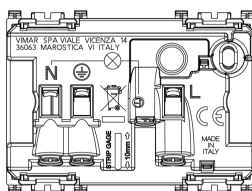

ARKÉ: 2P+E 13A SICURY multi-outlet+switchwhite

19255.B

Wiring devices / Traditional wiring devices / ARKÉ / Devices

2P+E 13A SICURY multi-outlet+switchwhite

2P+E 13 A 250 V~ SICURY socket outlet, multi standard with 1P 1-way switch, lightable, white - 3 modules

3 - Active

10 NR

• [Multilanguage instructions sheet \(981 kb\)](#)

• [Arké lives in your time](#)

3D

- **Class group:** Domestic switching devices
- **Class:** Socket outlet
- **Model:** Other
- **Number of modules (module system):** 2
- **Number of socket outlets switchable:** 1
- **Imprint/indication:** None
- **Connection type:** Screwed terminal
- **With hinged lid:** No
- **With enhanced contact protection:** Yes
- **Label space/information surface:** Yes
- **Colour:** White
- **RAL-number (similar):** 9016
- **Metallic colour:** No
- **Transparent:** No
- **Lockable:** No
- **Eject-mechanism:** No
- **Insulated mounting:** No
- **With function lighting:** Yes
- **With orientation lighting:** No

- **Over voltage protection:** No
- **Fault current protection:** No
- **Mounting method:** Flush-mounted
- **Material:** Plastic
- **Material quality:** Thermoplastic
- **Halogen free:** Yes
- **Surface protection:** Untreated
- **Surface finishing:** Matt
- **With loop through function:** No
- **With on/off switch:** Yes
- **Rotated central insert:** No
- **Nominal current:** 13 A
- **Nominal voltage:** 250 V
- **Frequency:** 50,00 - 60,00 HZ
- **Suitable for degree of protection (IP):** IP20
- **Impact strength:** Other
- **Device width:** 67,30 mm
- **Device height:** 49,00 mm
- **Device depth:** 31,10 mm