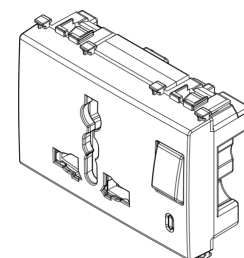

ARKÉ: 2P+E 13A SICURY multi-outlet+switchwhite

19255.B

Wiring devices / Traditional wiring devices / ARKÉ / Devices

2P+E 13A SICURY multi-outlet+switchwhite

2P+E 13 A 250 V~ SICURY socket outlet, multi standard with 1P 1-way switch, lightable, white - 3 modules

3 - Active

10 NR

• [Multilanguage instructions sheet \(981 kb\)](#)

• [Arké lives in your time](#)

3D

- **Class group:** Domestic switching devices
- **Class:** Socket outlet
- **Model:** Other
- **Number of modules (module system):** 2
- **Number of socket outlets switchable:** 1
- **Imprint/indication:** None
- **Connection type:** Screwed terminal
- **With hinged lid:** No
- **With enhanced contact protection:** Yes
- **Label space/information surface:** Yes
- **Colour:** White
- **RAL-number (similar):** 9016
- **Metallic colour:** No
- **Transparent:** No
- **Lockable:** No
- **Eject-mechanism:** No
- **Insulated mounting:** No
- **With function lighting:** Yes
- **With orientation lighting:** No

- **Over voltage protection:** No
- **Fault current protection:** No
- **Mounting method:** Flush-mounted
- **Material:** Plastic
- **Material quality:** Thermoplastic
- **Halogen free:** Yes
- **Surface protection:** Untreated
- **Surface finishing:** Matt
- **With loop through function:** No
- **With on/off switch:** Yes
- **Rotated central insert:** No
- **Nominal current:** 13 A
- **Nominal voltage:** 250 V
- **Frequency:** 50,00 - 60,00 HZ
- **Suitable for degree of protection (IP):** IP20
- **Impact strength:** Other
- **Device width:** 67,30 mm
- **Device height:** 49,00 mm
- **Device depth:** 31,10 mm