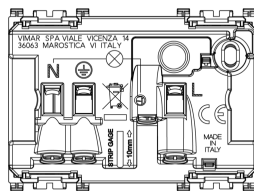

ARKÉ: 2P+E13A SICURY multi-outlet+switch Metal

19255.M

Wiring devices / Traditional wiring devices / ARKÉ / Devices

2P+E13A SICURY multi-outlet+switch Metal

2P+E 13 A 250 V~ SICURY socket outlet, multi standard with 1P 1-way switch, lightable, Metal - 3 modules

3 - Active

10 NR

- [Multilanguage instructions sheet \(981 kb\)](#)

- [Arké lives in your time](#)

3D

- **Class group:** Domestic switching devices
- **Class:** Socket outlet
- **Model:** Other
- **Number of modules (module system):** 2
- **Number of socket outlets switchable:** 1
- **Imprint/indication:** None
- **Connection type:** Screwed terminal
- **With hinged lid:** No
- **With enhanced contact protection:** Yes
- **Label space/information surface:** Yes
- **Colour:** Aluminium
- **RAL-number (similar):** 9007
- **Metallic colour:** No
- **Transparent:** No
- **Lockable:** No
- **Eject-mechanism:** No
- **Insulated mounting:** No
- **With function lighting:** Yes
- **With orientation lighting:** No
- **Over voltage protection:** No
- **Fault current protection:** No
- **Mounting method:** Flush-mounted
- **Material:** Plastic
- **Material quality:** Thermoplastic
- **Halogen free:** Yes
- **Surface protection:** Lacquered
- **Surface finishing:** Matt
- **With loop through function:** No
- **With on/off switch:** Yes
- **Rotated central insert:** No
- **Nominal current:** 13 A
- **Nominal voltage:** 250 V
- **Frequency:** 50,00 - 60,00 HZ
- **Suitable for degree of protection (IP):** IP20
- **Impact strength:** Other
- **Device width:** 67,30 mm
- **Device height:** 49,00 mm
- **Device depth:** 31,10 mm

8 007352599451
 10 NR
 28.1x13.1x6 [cm]
 739.2 [g]

8 007352717312
 120 NR
 38.5x29x30 [cm]
 8,870.4 [g]