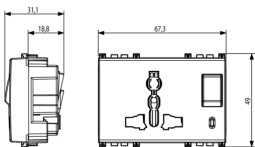

3 - Active

10 NR

- [Multilanguage instructions sheet \(981 kb\)](#)

- [Arké lives in your time](#)

3D

- **Class group:** Domestic switching devices
- **Class:** Socket outlet
- **Model:** Other
- **Number of modules (module system):** 2
- **Number of socket outlets switchable:** 1
- **Imprint/indication:** None
- **Connection type:** Screwed terminal
- **With hinged lid:** No
- **With enhanced contact protection:** Yes
- **Label space/information surface:** Yes
- **Colour:** Aluminium
- **RAL-number (similar):** 9007
- **Metallic colour:** No
- **Transparent:** No
- **Lockable:** No
- **Eject-mechanism:** No
- **Insulated mounting:** No
- **With function lighting:** Yes
- **With orientation lighting:** No
- **Over voltage protection:** No
- **Fault current protection:** No
- **Mounting method:** Flush-mounted
- **Material:** Plastic
- **Material quality:** Thermoplastic
- **Halogen free:** Yes
- **Surface protection:** Lacquered
- **Surface finishing:** Matt
- **With loop through function:** No
- **With on/off switch:** Yes
- **Rotated central insert:** No
- **Nominal current:** 13 A
- **Nominal voltage:** 250 V
- **Frequency:** 50,00 - 60,00 HZ
- **Suitable for degree of protection (IP):** IP20
- **Impact strength:** Other
- **Device width:** 67,30 mm
- **Device height:** 49,00 mm
- **Device depth:** 31,10 mm

8 007352599451
 10 NR
 28.1x13.1x6 [cm]
 739.2 [g]

8 007352717312
 120 NR
 38.5x29x30 [cm]
 8,870.4 [g]