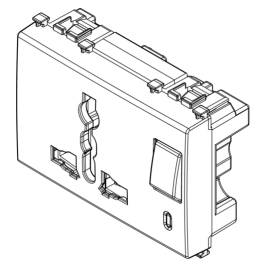

ARKÉ: 2P+E13A SICURY multi-outlet+switch Metal

19255.M

Wiring devices / Traditional wiring devices / ARKÉ / Devices

2P+E13A SICURY multi-outlet+switch Metal

2P+E 13 A 250 V~ SICURY socket outlet, multi standard with 1P 1-way switch, lightable, Metal - 3 modules

3 - Active

10 NR

- [Multilanguage instructions sheet \(981 kb\)](#)

- [Arké lives in your time](#)

3D

- **Class group:** Domestic switching devices
- **Class:** Socket outlet
- **Model:** Other
- **Number of modules (module system):** 2
- **Number of socket outlets switchable:** 1
- **Imprint/indication:** None
- **Connection type:** Screwed terminal
- **With hinged lid:** No
- **With enhanced contact protection:** Yes
- **Label space/information surface:** Yes
- **Colour:** Aluminium
- **RAL-number (similar):** 9007
- **Metallic colour:** No
- **Transparent:** No
- **Lockable:** No
- **Eject-mechanism:** No
- **Insulated mounting:** No
- **With function lighting:** Yes
- **With orientation lighting:** No
- **Over voltage protection:** No
- **Fault current protection:** No
- **Mounting method:** Flush-mounted
- **Material:** Plastic
- **Material quality:** Thermoplastic
- **Halogen free:** Yes
- **Surface protection:** Lacquered
- **Surface finishing:** Matt
- **With loop through function:** No
- **With on/off switch:** Yes
- **Rotated central insert:** No
- **Nominal current:** 13 A
- **Nominal voltage:** 250 V
- **Frequency:** 50,00 - 60,00 HZ
- **Suitable for degree of protection (IP):** IP20
- **Impact strength:** Other
- **Device width:** 67,30 mm
- **Device height:** 49,00 mm
- **Device depth:** 31,10 mm