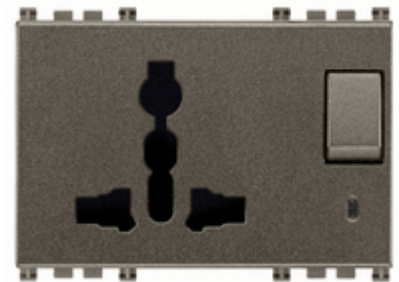

ARKÉ: 2P+E13A SICURY multi-outlet+switch Metal

19255.M

Wiring devices / Traditional wiring devices / ARKÉ / Devices

2P+E13A SICURY multi-outlet+switch Metal

2P+E 13 A 250 V~ SICURY socket outlet, multi standard with 1P 1-way switch, lightable, Metal - 3 modules

3 - Active

10 NR

- [Multilanguage instructions sheet \(981 kb\)](#)

- [Arké lives in your time](#)

3D

- **Class group:** Domestic switching devices
- **Class:** Socket outlet
- **Model:** Other
- **Number of modules (module system):** 2
- **Number of socket outlets switchable:** 1
- **Imprint/indication:** None
- **Connection type:** Screwed terminal
- **With hinged lid:** No
- **With enhanced contact protection:** Yes
- **Label space/information surface:** Yes
- **Colour:** Aluminium
- **RAL-number (similar):** 9007
- **Metallic colour:** No
- **Transparent:** No
- **Lockable:** No
- **Eject-mechanism:** No
- **Insulated mounting:** No
- **With function lighting:** Yes
- **With orientation lighting:** No
- **Over voltage protection:** No
- **Fault current protection:** No
- **Mounting method:** Flush-mounted
- **Material:** Plastic
- **Material quality:** Thermoplastic
- **Halogen free:** Yes
- **Surface protection:** Lacquered
- **Surface finishing:** Matt
- **With loop through function:** No
- **With on/off switch:** Yes
- **Rotated central insert:** No
- **Nominal current:** 13 A
- **Nominal voltage:** 250 V
- **Frequency:** 50,00 - 60,00 HZ
- **Suitable for degree of protection (IP):** IP20
- **Impact strength:** Other
- **Device width:** 67,30 mm
- **Device height:** 49,00 mm
- **Device depth:** 31,10 mm