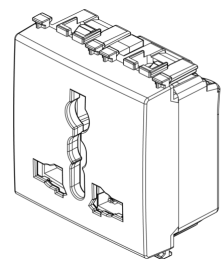

ARKÉ: 2P+E13ASICURY multistandard outlet white

19257.B

Wiring devices / Traditional wiring devices / ARKÉ / Devices

2P+E13ASICURY multistandard outlet white

2P+E 13 A 250 V~ SICURY socket outlet, multistandard, white - 2 modules

3 - Active

20 NR

- [Multilanguage instructions sheet \(907 kb\)](#)

- [Arké lives in your time](#)

3D

- **Class group:** Domestic switching devices
- **Class:** Socket outlet
- **Model:** Other
- **Number of modules (module system):** 2
- **Number of socket outlets switchable:** 0
- **Imprint/indication:** None
- **Connection type:** Screwed terminal
- **With hinged lid:** No
- **With enhanced contact protection:** Yes
- **Label space/information surface:** Yes
- **Colour:** White
- **RAL-number (similar):** 9016
- **Metallic colour:** No
- **Transparent:** No
- **Lockable:** No
- **Eject-mechanism:** No
- **Insulated mounting:** No
- **With function lighting:** No
- **With orientation lighting:** No
- **Over voltage protection:** No
- **Fault current protection:** No
- **Mounting method:** Flush-mounted
- **Material:** Plastic
- **Material quality:** Thermoplastic
- **Halogen free:** Yes
- **Surface protection:** Untreated
- **Surface finishing:** Matt
- **With loop through function:** No
- **With on/off switch:** No
- **Rotated central insert:** No
- **Nominal current:** 13 A
- **Nominal voltage:** 250 V
- **Frequency:** 50,00 - 60,00 HZ
- **Suitable for degree of protection (IP):** IP20
- **Impact strength:** Other
- **Device width:** 44,80 mm
- **Device height:** 49,00 mm
- **Device depth:** 28,20 mm

- 00. CE Marking - EU
- 10. EAC Eurasian Customs Union

- 92. RoHS UAE
- 99. WEEE Directive ([download](#))

8007352471221
1 NR
5.1x4.3x5.3 [cm]
50.6 [g]

8007352471238
20 NR
26.9x11.6x9 [cm]
1,093 [g]

8007352717275
240 NR
38x28.5x35.5 [cm]
13,116 [g]