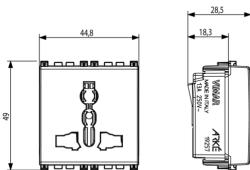

3 - Active

20 NR

- [Multilanguage instructions sheet \(907 kb\)](#)

- [Arké lives in your time](#)

3D

- **Class group:** Domestic switching devices
- **Class:** Socket outlet
- **Model:** Other
- **Number of modules (module system):** 2
- **Number of socket outlets switchable:** 0
- **Imprint/indication:** None
- **Connection type:** Screwed terminal
- **With hinged lid:** No
- **With enhanced contact protection:** Yes
- **Label space/information surface:** Yes
- **Colour:** White
- **RAL-number (similar):** 9016
- **Metallic colour:** No
- **Transparent:** No
- **Lockable:** No
- **Eject-mechanism:** No
- **Insulated mounting:** No
- **With function lighting:** No
- **With orientation lighting:** No
- **Over voltage protection:** No
- **Fault current protection:** No
- **Mounting method:** Flush-mounted
- **Material:** Plastic
- **Material quality:** Thermoplastic
- **Halogen free:** Yes
- **Surface protection:** Untreated
- **Surface finishing:** Matt
- **With loop through function:** No
- **With on/off switch:** No
- **Rotated central insert:** No
- **Nominal current:** 13 A
- **Nominal voltage:** 250 V
- **Frequency:** 50,00 - 60,00 HZ
- **Suitable for degree of protection (IP):** IP20
- **Impact strength:** Other
- **Device width:** 44,80 mm
- **Device height:** 49,00 mm
- **Device depth:** 28,20 mm

- 00. CE Marking - EU
- 10. EAC Eurasian Customs Union

- 92. RoHS UAE
- 99. WEEE Directive ([download](#))

8007352471221
1 NR
5.1x4.3x5.3 [cm]
50.6 [g]

8007352471238
20 NR
26.9x11.6x9 [cm]
1,093 [g]

8007352717275
240 NR
38x28.5x35.5 [cm]
13,116 [g]