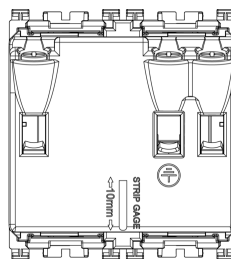

ARKÉ: 2P+E13ASICURY multistandard outlet white

19257.B

Wiring devices / Traditional wiring devices / ARKÉ / Devices

2P+E13ASICURY multistandard outlet white

2P+E 13 A 250 V~ SICURY socket outlet, multistandard, white - 2 modules

3 - Active

20 NR

- [Multilanguage instructions sheet \(907 kb\)](#)

- [Arké lives in your time](#)

3D

- **Class group:** Domestic switching devices
- **Class:** Socket outlet
- **Model:** Other
- **Number of modules (module system):** 2
- **Number of socket outlets switchable:** 0
- **Imprint/indication:** None
- **Connection type:** Screwed terminal
- **With hinged lid:** No
- **With enhanced contact protection:** Yes
- **Label space/information surface:** Yes
- **Colour:** White
- **RAL-number (similar):** 9016
- **Metallic colour:** No
- **Transparent:** No
- **Lockable:** No
- **Eject-mechanism:** No
- **Insulated mounting:** No
- **With function lighting:** No
- **With orientation lighting:** No
- **Over voltage protection:** No
- **Fault current protection:** No
- **Mounting method:** Flush-mounted
- **Material:** Plastic
- **Material quality:** Thermoplastic
- **Halogen free:** Yes
- **Surface protection:** Untreated
- **Surface finishing:** Matt
- **With loop through function:** No
- **With on/off switch:** No
- **Rotated central insert:** No
- **Nominal current:** 13 A
- **Nominal voltage:** 250 V
- **Frequency:** 50,00 - 60,00 HZ
- **Suitable for degree of protection (IP):** IP20
- **Impact strength:** Other
- **Device width:** 44,80 mm
- **Device height:** 49,00 mm
- **Device depth:** 28,20 mm

- 00. CE Marking - EU
- 10. EAC Eurasian Customs Union

- 92. RoHS UAE
- 99. WEEE Directive ([download](#))

8007352471221
1 NR
5.1x4.3x5.3 [cm]
50.6 [g]

8007352471238
20 NR
26.9x11.6x9 [cm]
1,093 [g]

8007352717275
240 NR
38x28.5x35.5 [cm]
13,116 [g]