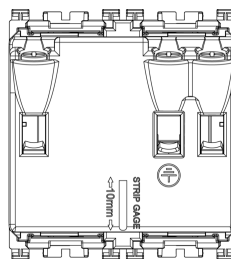

3 - Active

20 NR

- [Multilanguage instructions sheet \(907 kb\)](#)

- [Arké lives in your time](#)

3D

- **Class group:** Domestic switching devices
- **Class:** Socket outlet
- **Model:** Other
- **Number of modules (module system):** 2
- **Number of socket outlets switchable:** 0
- **Imprint/indication:** None
- **Connection type:** Screwed terminal
- **With hinged lid:** No
- **With enhanced contact protection:** Yes
- **Label space/information surface:** Yes
- **Colour:** Aluminium
- **RAL-number (similar):** 9007
- **Metallic colour:** No
- **Transparent:** No
- **Lockable:** No
- **Eject-mechanism:** No
- **Insulated mounting:** No
- **With function lighting:** No
- **With orientation lighting:** No
- **Over voltage protection:** No
- **Fault current protection:** No
- **Mounting method:** Flush-mounted
- **Material:** Plastic
- **Material quality:** Thermoplastic
- **Halogen free:** Yes
- **Surface protection:** Lacquered
- **Surface finishing:** Matt
- **With loop through function:** No
- **With on/off switch:** No
- **Rotated central insert:** No
- **Nominal current:** 13 A
- **Nominal voltage:** 250 V
- **Frequency:** 50,00 - 60,00 HZ
- **Suitable for degree of protection (IP):** IP20
- **Impact strength:** Other
- **Device width:** 44,80 mm
- **Device height:** 49,00 mm
- **Device depth:** 28,20 mm
- 00. CE Marking - EU
- 10. EAC Eurasian Customs Union
- 37. Marking - Morocco
- 92. RoHS UAE
- 96. Electrotechnical expert ([download](#))
- 99. WEEE Directive ([download](#))

8007352593787
1 NR
5.1x4.3x5.3 [cm]
50.6 [g]

8007352593794
20 NR
26.9x11.6x9 [cm]
1,095 [g]

8007352717299
240 NR
38x28.5x35.5 [cm]
13,140 [g]