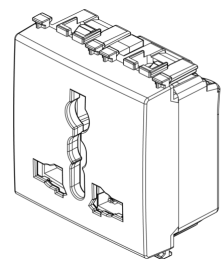

ARKÉ: 2P+E13ASICURY multistandard outlet Metal

19257.M

Wiring devices / Traditional wiring devices / ARKÉ / Devices

2P+E13ASICURY multistandard outlet Metal

2P+E 13 A 250 V~ SICURY socket outlet, multistandard, Metal - 2 modules

3 - Active

20 NR

- [Multilanguage instructions sheet \(907 kb\)](#)

- [Arké lives in your time](#)

3D

- **Class group:** Domestic switching devices
- **Class:** Socket outlet
- **Model:** Other
- **Number of modules (module system):** 2
- **Number of socket outlets switchable:** 0
- **Imprint/indication:** None
- **Connection type:** Screwed terminal
- **With hinged lid:** No
- **With enhanced contact protection:** Yes
- **Label space/information surface:** Yes
- **Colour:** Aluminium
- **RAL-number (similar):** 9007
- **Metallic colour:** No
- **Transparent:** No
- **Lockable:** No
- **Eject-mechanism:** No
- **Insulated mounting:** No
- **With function lighting:** No
- **With orientation lighting:** No
- **Over voltage protection:** No
- **Fault current protection:** No
- **Mounting method:** Flush-mounted
- **Material:** Plastic
- **Material quality:** Thermoplastic
- **Halogen free:** Yes
- **Surface protection:** Lacquered
- **Surface finishing:** Matt
- **With loop through function:** No
- **With on/off switch:** No
- **Rotated central insert:** No
- **Nominal current:** 13 A
- **Nominal voltage:** 250 V
- **Frequency:** 50,00 - 60,00 HZ
- **Suitable for degree of protection (IP):** IP20
- **Impact strength:** Other
- **Device width:** 44,80 mm
- **Device height:** 49,00 mm
- **Device depth:** 28,20 mm
- 00. CE Marking - EU
- 10. EAC Eurasian Customs Union
- 37. Marking - Morocco
- 92. RoHS UAE
- 96. Electrotechnical expert ([download](#))
- 99. WEEE Directive ([download](#))

8007352593787
1 NR
5.1x4.3x5.3 [cm]
50.6 [g]

8007352593794
20 NR
26.9x11.6x9 [cm]
1,095 [g]

8007352717299
240 NR
38x28.5x35.5 [cm]
13,140 [g]