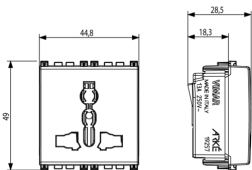

3 - Active

20 NR

- [Multilanguage instructions sheet \(907 kb\)](#)

- [Arké lives in your time](#)

3D

- **Class group:** Domestic switching devices
- **Class:** Socket outlet
- **Model:** Other
- **Number of modules (module system):** 2
- **Number of socket outlets switchable:** 0
- **Imprint/indication:** None
- **Connection type:** Screwed terminal
- **With hinged lid:** No
- **With enhanced contact protection:** Yes
- **Label space/information surface:** Yes
- **Colour:** Aluminium
- **RAL-number (similar):** 9007
- **Metallic colour:** No
- **Transparent:** No
- **Lockable:** No
- **Eject-mechanism:** No
- **Insulated mounting:** No
- **With function lighting:** No
- **With orientation lighting:** No
- **Over voltage protection:** No
- **Fault current protection:** No
- **Mounting method:** Flush-mounted
- **Material:** Plastic
- **Material quality:** Thermoplastic
- **Halogen free:** Yes
- **Surface protection:** Lacquered
- **Surface finishing:** Matt
- **With loop through function:** No
- **With on/off switch:** No
- **Rotated central insert:** No
- **Nominal current:** 13 A
- **Nominal voltage:** 250 V
- **Frequency:** 50,00 - 60,00 HZ
- **Suitable for degree of protection (IP):** IP20
- **Impact strength:** Other
- **Device width:** 44,80 mm
- **Device height:** 49,00 mm
- **Device depth:** 28,20 mm
- 00. CE Marking - EU
- 10. EAC Eurasian Customs Union
- 37. Marking - Morocco
- 92. RoHS UAE
- 96. Electrotechnical expert ([download](#))
- 99. WEEE Directive ([download](#))

8007352593787
1 NR
5.1x4.3x5.3 [cm]
50.6 [g]

8007352593794
20 NR
26.9x11.6x9 [cm]
1,095 [g]

8007352717299
240 NR
38x28.5x35.5 [cm]
13,140 [g]