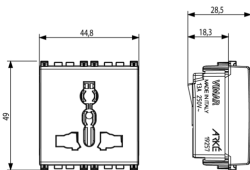

3 - Active

20 NR

- [Multilanguage instructions sheet \(907 kb\)](#)

- [Arké lives in your time](#)

3D

- **Class group:** Domestic switching devices
- **Class:** Socket outlet
- **Model:** Other
- **Number of modules (module system):** 2
- **Number of socket outlets switchable:** 0
- **Imprint/indication:** None
- **Connection type:** Screwed terminal
- **With hinged lid:** No
- **With enhanced contact protection:** Yes
- **Label space/information surface:** Yes
- **Colour:** Grey
- **RAL-number (similar):** 7015
- **Metallic colour:** No
- **Transparent:** No
- **Lockable:** No
- **Eject-mechanism:** No
- **Insulated mounting:** No
- **With function lighting:** No
- **With orientation lighting:** No
- **Over voltage protection:** No
- **Fault current protection:** No
- **Mounting method:** Flush-mounted
- **Type of fastening:** Snap mounting (engagement)
- **Material:** Plastic
- **Material quality:** Thermoplastic
- **Halogen free:** Yes
- **Surface protection:** Untreated
- **Surface finishing:** Matt
- **With loop through function:** No
- **With on/off switch:** No
- **Rotated central insert:** No
- **Nominal current:** 13 A
- **Nominal voltage:** 250 V
- **Frequency:** 50,00 - 60,00 HZ
- **Suitable for degree of protection (IP):** IP20
- **Impact strength:** Other
- **Device width:** 44,80 mm
- **Device height:** 49,00 mm
- **Device depth:** 28,20 mm

- 00. CE Marking - EU
- 10. EAC Eurasian Customs Union

- 92. RoHS UAE
- 99. WEEE Directive ([download](#))

8007352471245
1 NR
5.1x4.3x5.3 [cm]
50.4 [g]

8007352471252
20 NR
26.9x11.6x9 [cm]
1,086 [g]

8007352626270
240 NR
38x28.5x35.5 [cm]
13,032 [g]