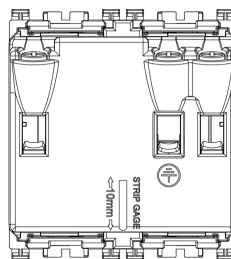

3 - Active

20 NR

- [Multilanguage instructions sheet \(907 kb\)](#)

- [Arké lives in your time](#)

3D

- **Class group:** Domestic switching devices
- **Class:** Socket outlet
- **Model:** Other
- **Number of modules (module system):** 2
- **Number of socket outlets switchable:** 0
- **Imprint/indication:** None
- **Connection type:** Screwed terminal
- **With hinged lid:** No
- **With enhanced contact protection:** Yes
- **Label space/information surface:** Yes
- **Colour:** Grey
- **RAL-number (similar):** 7015
- **Metallic colour:** No
- **Transparent:** No
- **Lockable:** No
- **Eject-mechanism:** No
- **Insulated mounting:** No
- **With function lighting:** No
- **With orientation lighting:** No
- **Over voltage protection:** No
- **Fault current protection:** No
- **Mounting method:** Flush-mounted
- **Type of fastening:** Snap mounting (engagement)
- **Material:** Plastic
- **Material quality:** Thermoplastic
- **Halogen free:** Yes
- **Surface protection:** Untreated
- **Surface finishing:** Matt
- **With loop through function:** No
- **With on/off switch:** No
- **Rotated central insert:** No
- **Nominal current:** 13 A
- **Nominal voltage:** 250 V
- **Frequency:** 50,00 - 60,00 HZ
- **Suitable for degree of protection (IP):** IP20
- **Impact strength:** Other
- **Device width:** 44,80 mm
- **Device height:** 49,00 mm
- **Device depth:** 28,20 mm

- 00. CE Marking - EU
- 10. EAC Eurasian Customs Union

- 92. RoHS UAE
- 99. WEEE Directive ([download](#))

8007352471245
1 NR
5.1x4.3x5.3 [cm]
50.4 [g]

8007352471252
20 NR
26.9x11.6x9 [cm]
1,086 [g]

8007352626270
240 NR
38x28.5x35.5 [cm]
13,032 [g]