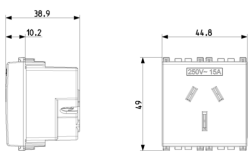

### 2P+E 15A Australian SICURY outlet Metal

2P+E 15 A 250 V~ SICURY socket outlet, Australian standard, Metal - 2 modules

3 - Active

20 NR

- [Arké lives in your time](#)

3D

- **Class group:** Domestic switching devices
- **Class:** Socket outlet
- **Model:** Other
- **Number of units:** 1
- **Number of modules (module system):** 2
- **Number of socket outlets switchable:** 0
- **Imprint/indication:** None
- **Connection type:** Screwed terminal
- **With hinged lid:** No
- **With enhanced contact protection:** Yes
- **Label space/information surface:** Yes
- **Colour:** Aluminium
- **RAL-number (similar):** 9007
- **Metallic colour:** No
- **Transparent:** No
- **Lockable:** No
- **Eject-mechanism:** No
- **Insulated mounting:** No
- **With function lighting:** No
- **With orientation lighting:** No
- **Over voltage protection:** No
- **Fault current protection:** No
- **Mounting method:** Flush-mounted
- **Material:** Plastic
- **Material quality:** Thermoplastic
- **Halogen free:** Yes
- **Surface protection:** Lacquered
- **Surface finishing:** Matt
- **With loop through function:** No
- **With on/off switch:** No
- **Rotated central insert:** No
- **Nominal current:** 15 A
- **Nominal voltage:** 250 V
- **Frequency:** 50,00 - 60,00 HZ
- **Suitable for degree of protection (IP):** IP20
- **Impact strength:** Other
- **Device width:** 44,70 mm
- **Device height:** 49,00 mm
- **Device depth:** 38,90 mm
- 00. CE Marking - EU
- 28. NSW - Australia ([download](#))
- 37. Marking - Morocco
- 96. Electrotechnical expert ([download](#))
- 99. WEEE Directive ([download](#))

8007352596986  
1 NR  
5.1x4.3x5.3 [cm]  
44.8 [g]

8007352596993  
20 NR  
26.9x11.6x9 [cm]  
978.8 [g]