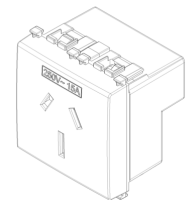

## ARKÉ: 2P+E 15A Australian SICURY outlet Metal

**19262.M**

Wiring devices / Traditional wiring devices / ARKÉ / Devices

### 2P+E 15A Australian SICURY outlet Metal

2P+E 15 A 250 V~ SICURY socket outlet, Australian standard, Metal - 2 modules

3 - Active

20 NR

- [Arké lives in your time](#)

3D

- **Class group:** Domestic switching devices
- **Class:** Socket outlet
- **Model:** Other
- **Number of units:** 1
- **Number of modules (module system):** 2
- **Number of socket outlets switchable:** 0
- **Imprint/indication:** None
- **Connection type:** Screwed terminal
- **With hinged lid:** No
- **With enhanced contact protection:** Yes
- **Label space/information surface:** Yes
- **Colour:** Aluminium
- **RAL-number (similar):** 9007
- **Metallic colour:** No
- **Transparent:** No
- **Lockable:** No
- **Eject-mechanism:** No
- **Insulated mounting:** No
- **With function lighting:** No
- **With orientation lighting:** No
- **Over voltage protection:** No
- **Fault current protection:** No
- **Mounting method:** Flush-mounted
- **Material:** Plastic
- **Material quality:** Thermoplastic
- **Halogen free:** Yes
- **Surface protection:** Lacquered
- **Surface finishing:** Matt
- **With loop through function:** No
- **With on/off switch:** No
- **Rotated central insert:** No
- **Nominal current:** 15 A
- **Nominal voltage:** 250 V
- **Frequency:** 50,00 - 60,00 HZ
- **Suitable for degree of protection (IP):** IP20
- **Impact strength:** Other
- **Device width:** 44,70 mm
- **Device height:** 49,00 mm
- **Device depth:** 38,90 mm
- 00. CE Marking - EU
- 28. NSW - Australia ([download](#))
- 37. Marking - Morocco
- 96. Electrotechnical expert ([download](#))
- 99. WEEE Directive ([download](#))

8007352596986  
1 NR  
5.1x4.3x5.3 [cm]  
44.8 [g]

8007352596993  
20 NR  
26.9x11.6x9 [cm]  
978.8 [g]