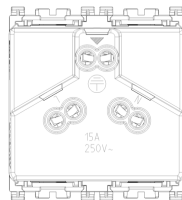

### 2P+E 15A Australian SICURY outlet Metal

2P+E 15 A 250 V~ SICURY socket outlet, Australian standard, Metal - 2 modules

3 - Active

20 NR

- [Arké lives in your time](#)

3D

- **Class group:** Domestic switching devices
- **Class:** Socket outlet
- **Model:** Other
- **Number of units:** 1
- **Number of modules (module system):** 2
- **Number of socket outlets switchable:** 0
- **Imprint/indication:** None
- **Connection type:** Screwed terminal
- **With hinged lid:** No
- **With enhanced contact protection:** Yes
- **Label space/information surface:** Yes
- **Colour:** Aluminium
- **RAL-number (similar):** 9007
- **Metallic colour:** No
- **Transparent:** No
- **Lockable:** No
- **Eject-mechanism:** No
- **Insulated mounting:** No
- **With function lighting:** No
- **With orientation lighting:** No
- **Over voltage protection:** No
- **Fault current protection:** No
- **Mounting method:** Flush-mounted
- **Material:** Plastic
- **Material quality:** Thermoplastic
- **Halogen free:** Yes
- **Surface protection:** Lacquered
- **Surface finishing:** Matt
- **With loop through function:** No
- **With on/off switch:** No
- **Rotated central insert:** No
- **Nominal current:** 15 A
- **Nominal voltage:** 250 V
- **Frequency:** 50,00 - 60,00 HZ
- **Suitable for degree of protection (IP):** IP20
- **Impact strength:** Other
- **Device width:** 44,70 mm
- **Device height:** 49,00 mm
- **Device depth:** 38,90 mm
- 00. CE Marking - EU
- 28. NSW - Australia ([download](#))
- 37. Marking - Morocco
- 96. Electrotechnical expert ([download](#))
- 99. WEEE Directive ([download](#))

8007352596986  
1 NR  
5.1x4.3x5.3 [cm]  
44.8 [g]

8007352596993  
20 NR  
26.9x11.6x9 [cm]  
978.8 [g]