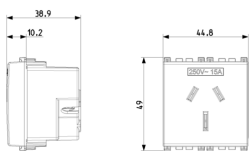

3 - Active

20 NR

- [Arké lives in your time](#)

3D

- **Class group:** Domestic switching devices
- **Class:** Socket outlet
- **Model:** Other
- **Number of units:** 1
- **Number of modules (module system):** 2
- **Number of socket outlets switchable:** 0
- **Imprint/indication:** None
- **Connection type:** Screwed terminal
- **With hinged lid:** No
- **With enhanced contact protection:** Yes
- **Label space/information surface:** Yes
- **Colour:** Grey
- **RAL-number (similar):** 7015
- **Metallic colour:** No
- **Transparent:** No
- **Lockable:** No
- **Eject-mechanism:** No
- **Insulated mounting:** No
- **With function lighting:** No
- **With orientation lighting:** No
- **Over voltage protection:** No
- **Fault current protection:** No
- **Mounting method:** Flush-mounted
- **Material:** Plastic
- **Material quality:** Thermoplastic
- **Halogen free:** Yes
- **Surface protection:** Untreated
- **Surface finishing:** Matt
- **With loop through function:** No
- **With on/off switch:** No
- **Rotated central insert:** No
- **Nominal current:** 15 A
- **Nominal voltage:** 250 V
- **Frequency:** 50,00 - 60,00 HZ
- **Device width:** 44,70 mm
- **Device height:** 49,00 mm
- **Device depth:** 38,90 mm

- 00. CE Marking - EU
- 28. NSW - Australia ([download](#))
- 37. Marking - Morocco
- 96. Electrotechnical expert ([download](#))
- 99. WEEE Directive ([download](#))

8007352573215
1 NR
5.1x4.3x5.3 [cm]
44.8 [g]

8007352573222
20 NR
26.9x11.6x9 [cm]
978.8 [g]