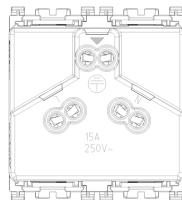

3 - Active

20 NR

- [Arké lives in your time](#)

3D

- **Class group:** Domestic switching devices
- **Class:** Socket outlet
- **Model:** Other
- **Number of units:** 1
- **Number of modules (module system):** 2
- **Number of socket outlets switchable:** 0
- **Imprint/indication:** None
- **Connection type:** Screwed terminal
- **With hinged lid:** No
- **With enhanced contact protection:** Yes
- **Label space/information surface:** Yes
- **Colour:** Grey
- **RAL-number (similar):** 7015
- **Metallic colour:** No
- **Transparent:** No
- **Lockable:** No
- **Eject-mechanism:** No
- **Insulated mounting:** No
- **With function lighting:** No
- **With orientation lighting:** No
- **Over voltage protection:** No
- **Fault current protection:** No
- **Mounting method:** Flush-mounted
- **Material:** Plastic
- **Material quality:** Thermoplastic
- **Halogen free:** Yes
- **Surface protection:** Untreated
- **Surface finishing:** Matt
- **With loop through function:** No
- **With on/off switch:** No
- **Rotated central insert:** No
- **Nominal current:** 15 A
- **Nominal voltage:** 250 V
- **Frequency:** 50,00 - 60,00 HZ
- **Device width:** 44,70 mm
- **Device height:** 49,00 mm
- **Device depth:** 38,90 mm

8007352573222
20 NR
26.9x11.6x9 [cm]
978.8 [g]