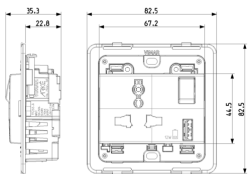

2P+E 13A SICURY socket multistd USBA whi

2P+E 13 A 250 V~ SICURY multi-standard socket outlet supplied by 2P 1-way switch with red sign and A-Type USB, with built-in mounting frame for installation in square mounting boxes and 3-module cover plate, British standard, white

3 - Active

1 NR

- [Multilanguage instructions sheet (1227 kb)](#)