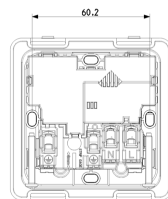

### 2P+E 13A SICURY socket multistd USBA whi

2P+E 13 A 250 V~ SICURY multi-standard socket outlet supplied by 2P 1-way switch with red sign and A-Type USB, with built-in mounting frame for installation in square mounting boxes and 3-module cover plate, British standard, white

3 - Active

1 NR

- [Multilanguage instructions sheet \(1227 kb\)](#)

3D

- **Class group:** Domestic switching devices
- **Class:** Socket outlet
- **With hinged lid:** No
- **Colour:** White
- **RAL-number (similar):** 9016
- **Metallic colour:** No