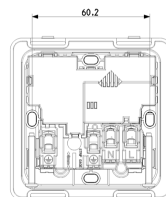

ARKÉ: 2P+E13A SICURY Mult.+USB C socket white

19266.C.B

Wiring devices / Traditional wiring devices / ARKÉ / Devices

2P+E13A SICURY Mult.+USB C socket white

2P+E 13 A 250 V~ SICURY multi-standard socket outlet supplied by 2P 1-way switch with red sign and C-Type USB, with built-in mounting frame for installation in square mounting boxes and 3-module cover plate, British standard, white

3 - Active

10 NR

- [Multilanguage instructions sheet \(1227 kb\)](#)

3D

- **Class group:** Domestic switching devices
- **Class:** Socket outlet
- **Colour:** White
- **RAL-number (similar):** 9016
- **Transparent:** No

- **Material quality:** Thermoplastic
- **Surface finishing:** Matt
- **Nominal current:** 13 A
- **Device depth:** 35,30 mm

- 00. CE Marking - EU
- 37. Marking - Morocco
- 92. RoHS UAE

- 96. Electrotechnical expert ([download](#))
- 99. WEEE Directive ([download](#))

8007352632035
1 NR
8.5x3.9x8.6 [cm]
156.9 [g]

8007352632042
10 NR
20.7x18.5x9.6 [cm]
1,668 [g]

8007352650718
60 NR
39x29.5x22 [cm]
10,498 [g]

Vimar