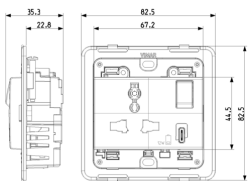

ARKÉ: 2P+E13A SICURY Mult.+USB C socket white

19266.C.B

Wiring devices / Traditional wiring devices / ARKÉ / Devices

2P+E13A SICURY Mult.+USB C socket white

2P+E 13 A 250 V~ SICURY multi-standard socket outlet supplied by 2P 1-way switch with red sign and C-Type USB, with built-in mounting frame for installation in square mounting boxes and 3-module cover plate, British standard, white

3 - Active

10 NR

- [Multilanguage instructions sheet \(1227 kb\)](#)

3D

- **Class group:** Domestic switching devices
- **Class:** Socket outlet
- **Colour:** White
- **RAL-number (similar):** 9016
- **Transparent:** No

- **Material quality:** Thermoplastic
- **Surface finishing:** Matt
- **Nominal current:** 13 A
- **Device depth:** 35,30 mm

- 00. CE Marking - EU
- 37. Marking - Morocco
- 92. RoHS UAE

- 96. Electrotechnical expert ([download](#))
- 99. WEEE Directive ([download](#))

8007352632035
1 NR
8.5x3.9x8.6 [cm]
156.9 [g]

8007352632042
10 NR
20.7x18.5x9.6 [cm]
1,668 [g]

8007352650718
60 NR
39x29.5x22 [cm]
10,498 [g]

Vimar