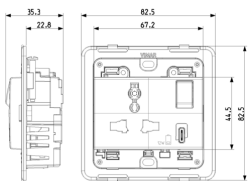

ARKÉ: 2P+E13A SICURY Mult.+USB C socket Metal

19266.C.M

Wiring devices / Traditional wiring devices / ARKÉ / Devices

2P+E13A SICURY Mult.+USB C socket Metal

2P+E 13 A 250 V~ SICURY multi-standard socket outlet supplied by 2P 1-way switch with red sign and C-Type USB, with built-in mounting frame for installation in square mounting boxes and 3-module cover plate, British standard, Metal

3 - Active

10 NR

- [Multilanguage instructions sheet \(1227 kb\)](#)

3D

- **Class group:** Domestic switching devices
- **Class:** Socket outlet
- **Colour:** Aluminium
- **RAL-number (similar):** 9007
- **Transparent:** No

- **Material quality:** Thermoplastic
- **Surface protection:** Lacquered
- **Surface finishing:** Matt
- **Nominal current:** 13 A
- **Device depth:** 35,30 mm

- 00. CE Marking - EU
- 37. Marking - Morocco
- 92. RoHS UAE

- 96. Electrotechnical expert ([download](#))
- 99. WEEE Directive ([download](#))

8007352632059
1 NR
8.5x3.9x8.6 [cm]
156.9 [g]

8007352632066
10 NR
20.7x18.5x9.6 [cm]
1,668 [g]

8007352650725
60 NR
39x29.5x22 [cm]
10,498 [g]