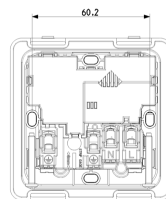

ARKÉ: 2P+E13A SICURY Mult.+USB C socket Metal

19266.C.M

Wiring devices / Traditional wiring devices / ARKÉ / Devices

2P+E13A SICURY Mult.+USB C socket Metal

2P+E 13 A 250 V~ SICURY multi-standard socket outlet supplied by 2P 1-way switch with red sign and C-Type USB, with built-in mounting frame for installation in square mounting boxes and 3-module cover plate, British standard, Metal

3 - Active

10 NR

- [Multilanguage instructions sheet \(1227 kb\)](#)

3D

- **Class group:** Domestic switching devices
- **Class:** Socket outlet
- **Colour:** Aluminium
- **RAL-number (similar):** 9007
- **Transparent:** No

- **Material quality:** Thermoplastic
- **Surface protection:** Lacquered
- **Surface finishing:** Matt
- **Nominal current:** 13 A
- **Device depth:** 35,30 mm

- 00. CE Marking - EU
- 37. Marking - Morocco
- 92. RoHS UAE

- 96. Electrotechnical expert ([download](#))
- 99. WEEE Directive ([download](#))

8007352632059
1 NR
8.5x3.9x8.6 [cm]
156.9 [g]

8007352632066
10 NR
20.7x18.5x9.6 [cm]
1,668 [g]

8007352650725
60 NR
39x29.5x22 [cm]
10,498 [g]