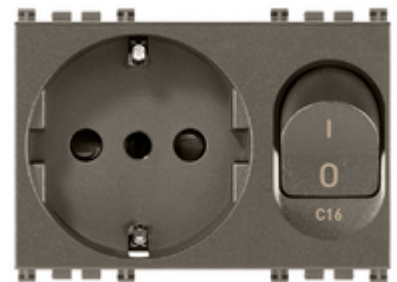

ARKÉ: 2P+E 16A P30 outlet+C16 CB Metal

19276.M

Wiring devices / Traditional wiring devices / ARKÉ / Devices

2P+E 16A P30 outlet+C16 CB Metal

2P+E 16 A 250 V~ SICURY socket outlet, Italian standard P30 (lateral and central earth contacts), interlocked with 1P+N C 16 circuit breaker, supply voltage 230 V~ 50 Hz, breaking capacity 3000 A, Metal - 3 modules

3 - Active

5 NR

- [Arké lives in your time](#)

3D

- **Class group:** Domestic switching devices
- **Class:** Socket outlet
- **Model:** Italian type P30
- **Number of units:** 2
- **Number of modules (module system):** 3
- **Number of socket outlets switchable:** 1
- **Imprint/indication:** None
- **Connection type:** Screwed terminal
- **With hinged lid:** No
- **With enhanced contact protection:** Yes
- **Label space/information surface:** Yes
- **Colour:** Aluminium
- **RAL-number (similar):** 9007
- **Metallic colour:** No
- **Transparent:** No
- **Lockable:** No
- **Eject-mechanism:** No
- **Insulated mounting:** No
- **With function lighting:** Yes
- **With orientation lighting:** No
- **Over voltage protection:** No
- **Fault current protection:** No
- **With miniature fuse:** No
- **Mounting method:** Flush-mounted
- **Type of fastening:** Snap mounting (engagement)
- **Material:** Plastic
- **Material quality:** Thermoplastic
- **Halogen free:** Yes
- **Surface protection:** Lacquered
- **Surface finishing:** Matt
- **With loop through function:** No
- **With on/off switch:** Yes
- **Rotated central insert:** No
- **Nominal current:** 16 A
- **Nominal voltage:** 230 V
- **Frequency:** 50,00 - 50,01 HZ
- **Rated fault current:** 10 mA
- **Suitable for degree of protection (IP):** IP20
- **Impact strength:** Other
- **Device width:** 67,30 mm
- **Device height:** 49,00 mm
- **Device depth:** 56,30 mm
- 00. CE Marking - EU
- 10. EAC Eurasian Customs Union
- 13. SNI - Indonesia
- 37. Marking - Morocco
- 96. Electrotechnical expert ([download](#))
- 99. WEEE Directive ([download](#))