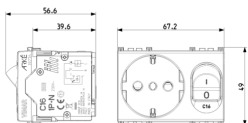

3 - Active

5 NR

- [Arké lives in your time](#)

3D

- **Class group:** Domestic switching devices
- **Class:** Socket outlet
- **Model:** Italian type P30
- **Number of units:** 2
- **Number of modules (module system):** 3
- **Number of socket outlets switchable:** 1
- **Imprint/indication:** None
- **Connection type:** Screwed terminal
- **With hinged lid:** No
- **With enhanced contact protection:** Yes
- **Label space/information surface:** Yes
- **Colour:** Aluminium
- **RAL-number (similar):** 9007
- **Metallic colour:** No
- **Transparent:** No
- **Lockable:** No
- **Eject-mechanism:** No
- **Insulated mounting:** No
- **With function lighting:** Yes
- **With orientation lighting:** No
- **Over voltage protection:** No
- **Fault current protection:** No
- **With miniature fuse:** No
- **Mounting method:** Flush-mounted
- **Type of fastening:** Snap mounting (engagement)
- **Material:** Plastic
- **Material quality:** Thermoplastic
- **Halogen free:** Yes
- **Surface protection:** Lacquered
- **Surface finishing:** Matt
- **With loop through function:** No
- **With on/off switch:** Yes
- **Rotated central insert:** No
- **Nominal current:** 16 A
- **Nominal voltage:** 230 V
- **Frequency:** 50,00 - 50,01 HZ
- **Rated fault current:** 10 mA
- **Suitable for degree of protection (IP):** IP20
- **Impact strength:** Other
- **Device width:** 67,30 mm
- **Device height:** 49,00 mm
- **Device depth:** 56,30 mm
- 00. CE Marking - EU
- 10. EAC Eurasian Customs Union
- 13. SNI - Indonesia
- 37. Marking - Morocco
- 96. Electrotechnical expert ([download](#))
- 99. WEEE Directive ([download](#))

8007352600188
1 NR
5.2x5.7x7.6 [cm]
118 [g]

8007352600195
5 NR
21.4x11.6x6 [cm]
648.4 [g]