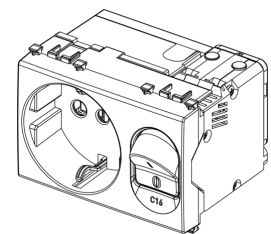

ARKÉ: 2P+E 16A P30 outlet+C16 CB Metal

19276.M

Wiring devices / Traditional wiring devices / ARKÉ / Devices

2P+E 16A P30 outlet+C16 CB Metal

2P+E 16 A 250 V~ SICURY socket outlet, Italian standard P30 (lateral and central earth contacts), interlocked with 1P+N C 16 circuit breaker, supply voltage 230 V~ 50 Hz, breaking capacity 3000 A, Metal - 3 modules

3 - Active

5 NR

- [Arké lives in your time](#)

3D

- **Class group:** Domestic switching devices
- **Class:** Socket outlet
- **Model:** Italian type P30
- **Number of units:** 2
- **Number of modules (module system):** 3
- **Number of socket outlets switchable:** 1
- **Imprint/indication:** None
- **Connection type:** Screwed terminal
- **With hinged lid:** No
- **With enhanced contact protection:** Yes
- **Label space/information surface:** Yes
- **Colour:** Aluminium
- **RAL-number (similar):** 9007
- **Metallic colour:** No
- **Transparent:** No
- **Lockable:** No
- **Eject-mechanism:** No
- **Insulated mounting:** No
- **With function lighting:** Yes
- **With orientation lighting:** No
- **Over voltage protection:** No
- **Fault current protection:** No
- **With miniature fuse:** No
- **Mounting method:** Flush-mounted
- **Type of fastening:** Snap mounting (engagement)
- **Material:** Plastic
- **Material quality:** Thermoplastic
- **Halogen free:** Yes
- **Surface protection:** Lacquered
- **Surface finishing:** Matt
- **With loop through function:** No
- **With on/off switch:** Yes
- **Rotated central insert:** No
- **Nominal current:** 16 A
- **Nominal voltage:** 230 V
- **Frequency:** 50,00 - 50,01 HZ
- **Rated fault current:** 10 mA
- **Suitable for degree of protection (IP):** IP20
- **Impact strength:** Other
- **Device width:** 67,30 mm
- **Device height:** 49,00 mm
- **Device depth:** 56,30 mm
- 00. CE Marking - EU
- 10. EAC Eurasian Customs Union
- 13. SNI - Indonesia
- 37. Marking - Morocco
- 96. Electrotechnical expert ([download](#))
- 99. WEEE Directive ([download](#))