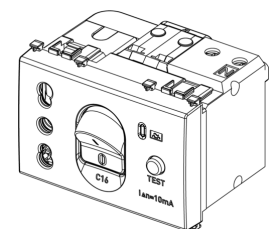

ARKÉ: 2P+E 16A P17/11 outlet+C16 RCBO Metal

19283.M

Wiring devices / Traditional wiring devices / ARKÉ / Devices

2P+E 16A P17/11 outlet+C16 RCBO Metal

2P+E 16 A 250 V~ SICURY Bpresa socket outlet, Italian standard P17/11, interlocked with 1P+N C 16 residual current breaker with overcurrent protection, supply voltage 230 V~ 50 Hz, $I_{\Delta n}$ 10 mA, breaking capacity 3000 A, Metal - 3 modules

2 - Will be discontinued

5 NR

- [Multilanguage instructions sheet \(777 kb\)](#)
- [Arké lives in your time](#)

3D

- **Class group:** Domestic switching devices
- **Class:** Socket outlet
- **Model:** Italian type Bipasso
- **Number of units:** 2
- **Number of modules (module system):** 3
- **Number of socket outlets switchable:** 1
- **Imprint/indication:** None
- **Connection type:** Screwed terminal
- **With hinged lid:** No
- **With enhanced contact protection:** Yes
- **Label space/information surface:** Yes
- **Colour:** Aluminium
- **RAL-number (similar):** 9007
- **Metallic colour:** No
- **Transparent:** No
- **Lockable:** No
- **Eject-mechanism:** No
- **Insulated mounting:** No
- **With function lighting:** Yes
- **With orientation lighting:** No
- **Over voltage protection:** No
- **Fault current protection:** Yes
- **With miniature fuse:** No
- **Mounting method:** Flush-mounted
- **Type of fastening:** Snap mounting (engagement)
- **Material:** Plastic
- **Material quality:** Thermoplastic
- **Surface protection:** Lacquered
- **Surface finishing:** Matt
- **With loop through function:** No
- **With on/off switch:** Yes
- **Rotated central insert:** No
- **Nominal current:** 16 A
- **Nominal voltage:** 230 V
- **Frequency:** 50,00 - 50,01 HZ
- **Rated fault current:** 10 mA
- **Suitable for degree of protection (IP):** IP20
- **Impact strength:** Other
- **Device width:** 44,80 mm
- **Device height:** 49,00 mm
- **Device depth:** 56,30 mm
- 00. CE Marking - EU
- 10. EAC Eurasian Customs Union
- 37. Marking - Morocco
- 99. WEEE Directive ([download](#))