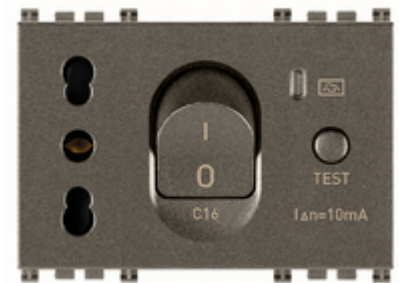

ARKÉ: 2P+E 16A P17/11 outlet+C16 RCBO Metal

19283.M

Wiring devices / Traditional wiring devices / ARKÉ / Devices

2P+E 16A P17/11 outlet+C16 RCBO Metal

2P+E 16 A 250 V~ SICURY Bpresa socket outlet, Italian standard P17/11, interlocked with 1P+N C 16 residual current breaker with overcurrent protection, supply voltage 230 V~ 50 Hz, $I_{\Delta n}$ 10 mA, breaking capacity 3000 A, Metal - 3 modules

2 - Will be discontinued

5 NR

- [Multilanguage instructions sheet \(777 kb\)](#)
- [Arké lives in your time](#)

3D

- **Class group:** Domestic switching devices
- **Class:** Socket outlet
- **Model:** Italian type Bipasso
- **Number of units:** 2
- **Number of modules (module system):** 3
- **Number of socket outlets switchable:** 1
- **Imprint/indication:** None
- **Connection type:** Screwed terminal
- **With hinged lid:** No
- **With enhanced contact protection:** Yes
- **Label space/information surface:** Yes
- **Colour:** Aluminium
- **RAL-number (similar):** 9007
- **Metallic colour:** No
- **Transparent:** No
- **Lockable:** No
- **Eject-mechanism:** No
- **Insulated mounting:** No
- **With function lighting:** Yes
- **With orientation lighting:** No
- **Over voltage protection:** No
- **Fault current protection:** Yes
- **With miniature fuse:** No
- **Mounting method:** Flush-mounted
- **Type of fastening:** Snap mounting (engagement)
- **Material:** Plastic
- **Material quality:** Thermoplastic
- **Surface protection:** Lacquered
- **Surface finishing:** Matt
- **With loop through function:** No
- **With on/off switch:** Yes
- **Rotated central insert:** No
- **Nominal current:** 16 A
- **Nominal voltage:** 230 V
- **Frequency:** 50,00 - 50,01 HZ
- **Rated fault current:** 10 mA
- **Suitable for degree of protection (IP):** IP20
- **Impact strength:** Other
- **Device width:** 44,80 mm
- **Device height:** 49,00 mm
- **Device depth:** 56,30 mm
- 00. CE Marking - EU
- 10. EAC Eurasian Customs Union
- 37. Marking - Morocco
- 99. WEEE Directive ([download](#))