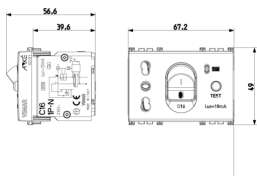

2 - Will be discontinued

5 NR

- [Multilanguage instructions sheet \(777 kb\)](#)
- [Arké lives in your time](#)

3D

- **Class group:** Domestic switching devices
- **Class:** Socket outlet
- **Model:** Italian type Bipasso
- **Number of units:** 2
- **Number of modules (module system):** 3
- **Number of socket outlets switchable:** 1
- **Imprint/indication:** None
- **Connection type:** Screwed terminal
- **With hinged lid:** No
- **With enhanced contact protection:** Yes
- **Label space/information surface:** Yes
- **Colour:** Aluminium
- **RAL-number (similar):** 9007
- **Metallic colour:** No
- **Transparent:** No
- **Lockable:** No
- **Eject-mechanism:** No
- **Insulated mounting:** No
- **With function lighting:** Yes
- **With orientation lighting:** No
- **Over voltage protection:** No
- **Fault current protection:** Yes
- **With miniature fuse:** No
- **Mounting method:** Flush-mounted
- **Type of fastening:** Snap mounting (engagement)
- **Material:** Plastic
- **Material quality:** Thermoplastic
- **Surface protection:** Lacquered
- **Surface finishing:** Matt
- **With loop through function:** No
- **With on/off switch:** Yes
- **Rotated central insert:** No
- **Nominal current:** 16 A
- **Nominal voltage:** 230 V
- **Frequency:** 50,00 - 50,01 HZ
- **Rated fault current:** 10 mA
- **Suitable for degree of protection (IP):** IP20
- **Impact strength:** Other
- **Device width:** 44,80 mm
- **Device height:** 49,00 mm
- **Device depth:** 56,30 mm
- 00. CE Marking - EU
- 10. EAC Eurasian Customs Union
- 37. Marking - Morocco
- 99. WEEE Directive ([download](#))

8 007352 600454
 1 NR
 5.2x5.7x7.6 [cm]
 141.9 [g]

8 007352 600461
 5 NR
 21.4x11.6x6 [cm]
 768.1 [g]