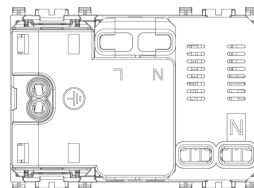

2 - Will be discontinued

5 NR

- [Multilanguage instructions sheet \(777 kb\)](#)
- [Arké lives in your time](#)

3D

- **Class group:** Domestic switching devices
- **Class:** Socket outlet
- **Model:** Italian type Bipasso
- **Number of units:** 2
- **Number of modules (module system):** 3
- **Number of socket outlets switchable:** 1
- **Imprint/indication:** None
- **Connection type:** Screwed terminal
- **With hinged lid:** No
- **With enhanced contact protection:** Yes
- **Label space/information surface:** Yes
- **Colour:** Aluminium
- **RAL-number (similar):** 9007
- **Metallic colour:** No
- **Transparent:** No
- **Lockable:** No
- **Eject-mechanism:** No
- **Insulated mounting:** No
- **With function lighting:** Yes
- **With orientation lighting:** No
- **Over voltage protection:** No
- **Fault current protection:** Yes
- **With miniature fuse:** No
- **Mounting method:** Flush-mounted
- **Type of fastening:** Snap mounting (engagement)
- **Material:** Plastic
- **Material quality:** Thermoplastic
- **Surface protection:** Lacquered
- **Surface finishing:** Matt
- **With loop through function:** No
- **With on/off switch:** Yes
- **Rotated central insert:** No
- **Nominal current:** 16 A
- **Nominal voltage:** 230 V
- **Frequency:** 50,00 - 50,01 HZ
- **Rated fault current:** 10 mA
- **Suitable for degree of protection (IP):** IP20
- **Impact strength:** Other
- **Device width:** 44,80 mm
- **Device height:** 49,00 mm
- **Device depth:** 56,30 mm
- 00. CE Marking - EU
- 10. EAC Eurasian Customs Union
- 37. Marking - Morocco
- 99. WEEE Directive ([download](#))

8 007352 600454
 1 NR
 5.2x5.7x7.6 [cm]
 141.9 [g]

8 007352 600461
 5 NR
 21.4x11.6x6 [cm]
 768.1 [g]