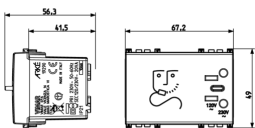

3 - Active

1 NR

- [Arké lives in your time](#)