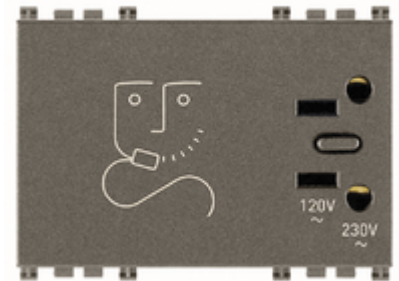

ARKÉ: Shaver supply unit 230V Metal

19290.M

Wiring devices / Traditional wiring devices / ARKÉ / Devices

Shaver supply unit 230V Metal

Shaver supply unit with 20 VA isolating transformer, supply voltage 230 V~ 50-60 Hz, 120 V~ output voltage for 2P 15 A 125 V~ American standard plugs with non-polarized flat blades, and 230 V~ output voltage for 2P 2,5 A Europlugs, Metal - 3 modules

3 - Active

1 NR

- [Arké lives in your time](#)

3D

- **Class group:** Domestic switching devices
- **Class:** Razor socket outlet
- **Assembly arrangement:** Modular device for domestic switching devices
- **Number of modules (module system):** 3
- **Mounting method:** Flush-mounted
- **With hinged lid:** No
- **Voltage reversible:** No
- **Nominal voltage low value:** 230 V
- **Nominal voltage high value:** 230 V
- **Material:** Plastic

- **Material quality:** Thermoplastic
- **Surface protection:** Lacquered
- **Surface finishing:** Matt
- **Colour:** Aluminium
- **RAL-number (similar):** 9007
- **Transparent:** No
- **Device width:** 67,30 mm
- **Device height:** 49,00 mm
- **Device depth:** 51,50 mm
- **With built-in installation box:** No