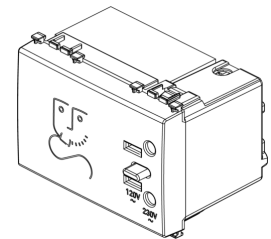

ARKÉ: Shaver supply unit 230V Metal

19290.M

Wiring devices / Traditional wiring devices / ARKÉ / Devices

Shaver supply unit 230V Metal

Shaver supply unit with 20 VA isolating transformer, supply voltage 230 V~ 50-60 Hz, 120 V~ output voltage for 2P 15 A 125 V~ American standard plugs with non-polarized flat blades, and 230 V~ output voltage for 2P 2,5 A Europlugs, Metal - 3 modules

3 - Active

1 NR

- [Arké lives in your time](#)

3D

- **Class group:** Domestic switching devices
- **Class:** Razor socket outlet
- **Assembly arrangement:** Modular device for domestic switching devices
- **Number of modules (module system):** 3
- **Mounting method:** Flush-mounted
- **With hinged lid:** No
- **Voltage reversible:** No
- **Nominal voltage low value:** 230 V
- **Nominal voltage high value:** 230 V
- **Material:** Plastic

- **Material quality:** Thermoplastic
- **Surface protection:** Lacquered
- **Surface finishing:** Matt
- **Colour:** Aluminium
- **RAL-number (similar):** 9007
- **Transparent:** No
- **Device width:** 67,30 mm
- **Device height:** 49,00 mm
- **Device depth:** 51,50 mm
- **With built-in installation box:** No