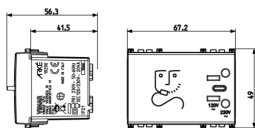

3 - Active

1 NR

- [Arké lives in your time](#)

3D

- **Class group:** Domestic switching devices
- **Class:** Razor socket outlet
- **Assembly arrangement:** Modular device for domestic switching devices
- **Number of modules (module system):** 3
- **Mounting method:** Flush-mounted
- **With hinged lid:** No
- **Voltage reversible:** No
- **Nominal voltage low value:** 230 V
- **Nominal voltage high value:** 230 V
- **Material:** Plastic

- **Material quality:** Thermoplastic
- **Surface protection:** Lacquered
- **Surface finishing:** Matt
- **Colour:** Aluminium
- **RAL-number (similar):** 9007
- **Transparent:** No
- **Device width:** 67,30 mm
- **Device height:** 49,00 mm
- **Device depth:** 51,50 mm
- **With built-in installation box:** No