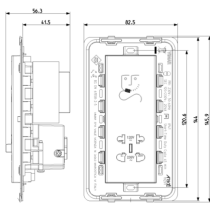

ARKÉ: Shaver supply unit 230V grey

19291

Wiring devices / Traditional wiring devices / ARKÉ / Devices

Shaver supply unit 230V grey

Shaver supply unit with 20 VA isolating transformer, supply voltage 230 V~ 50-60 Hz, 120/230 V~ output voltage, with built-in British standard mounting boxes, to complete with 5-module british standard cover plate, grey

3 - Active

1 NR

- [Arké lives in your time](#)

3D

- **Class group:** Domestic switching devices
- **Class:** Razor socket outlet
- **Number of modules (module system):** 5
- **Mounting method:** Flush-mounted
- **With hinged lid:** No
- **Voltage reversible:** No
- **Nominal voltage low value:** 230 V
- **Nominal voltage high value:** 230 V
- **Material:** Plastic
- **Material quality:** Thermoplastic

- **Surface protection:** Lacquered
- **Surface finishing:** Matt
- **Colour:** Grey
- **RAL-number (similar):** 7015
- **Transparent:** No
- **Device width:** 82,50 mm
- **Device height:** 145,90 mm
- **Device depth:** 56,30 mm
- **With built-in installation box:** No