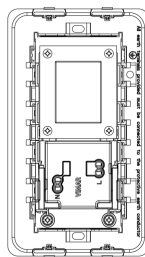

ARKÉ: Shaver supply unit 230V grey

19291

Wiring devices / Traditional wiring devices / ARKÉ / Devices

Shaver supply unit 230V grey

Shaver supply unit with 20 VA isolating transformer, supply voltage 230 V~ 50-60 Hz, 120/230 V~ output voltage, with built-in British standard mounting boxes, to complete with 5-module british standard cover plate, grey

3 - Active

1 NR

- [Arké lives in your time](#)

3D

- **Class group:** Domestic switching devices
- **Class:** Razor socket outlet
- **Number of modules (module system):** 5
- **Mounting method:** Flush-mounted
- **With hinged lid:** No
- **Voltage reversible:** No
- **Nominal voltage low value:** 230 V
- **Nominal voltage high value:** 230 V
- **Material:** Plastic
- **Material quality:** Thermoplastic

- **Surface protection:** Lacquered
- **Surface finishing:** Matt
- **Colour:** Grey
- **RAL-number (similar):** 7015
- **Transparent:** No
- **Device width:** 82,50 mm
- **Device height:** 145,90 mm
- **Device depth:** 56,30 mm
- **With built-in installation box:** No