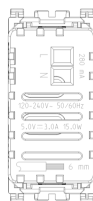

C+C-USB supply unit 15W 3A 5V 1M grey

- The type C USB socket outlet is a standard used in latest-generation devices; since it is reversible, it can be inserted either way round
- Type C outputs are designed for fast charging the device with currents up to 3 A on a single output

3 - Active

1 NR

- [Light multilanguage instructions sheet (571 kb)](#)
- [Full Multilanguage instructions sheet (1241 kb)](#)