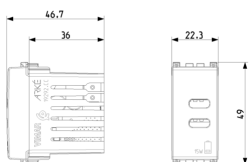

C+C-USB supply unit 15W 3A 5V 1M grey

- The type C USB socket outlet is a standard used in latest-generation devices; since it is reversible, it can be inserted either way round
- Type C outputs are designed for fast charging the device with currents up to 3 A on a single output

3 - Active

1 NR

- [Light multilanguage instructions sheet (571 kb)](#)
- [Full Multilanguage instructions sheet (1241 kb)](#)