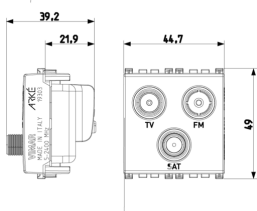

ARKÉ: TV-FM-SAT single conn. 3outs grey

19303

Wiring devices / Traditional wiring devices / ARKÉ / Devices

TV-FM-SAT single conn. 3outs grey

Coaxial TV-FM radio-SAT 5-2400 MHz socket outlet, single connection, demix, 3 outputs with TV male and female FM radio and F-type (SAT) connectors, connection attenuation 1 dB, grey - 2 modules. Allows the passage of d.c. current and control signals (24 V 500 mA max) through the female connector

3 - Active

5 NR

- [Multilanguage instructions sheet \(485 kb\)](#)

- [Arké lives in your time](#)

3D

- **Class group:** Antenna and satellite technique
- **Class:** Antenna socket box
- **Model:** End socket
- **Cover:** None
- **Tap loss at 860 MHz:** 1,80 dB
- **Tap loss at 2150 MHz:** 1,30 dB
- **Number of outlets:** 3

- 00. CE Marking - EU
- 10. EAC Eurasian Customs Union
- 37. Marking - Morocco

- **Suitable for remote power supply:** Yes
- **Type of fastening:** Snap mounting (engagement)
- **Colour:** Grey
- **RAL-number (similar):** 7015
- **Surface protection:** Untreated
- **Material:** Plastic

- 43. UKCA mark - Great Britain
- 96. Electrotechnical expert ([download](#))
- 99. WEEE Directive ([download](#))

8007352436510
1 NR
5.1x4.3x5.3 [cm]
82.4 [g]

8007352436527
5 NR
14.4x11.6x6 [cm]
460.9 [g]