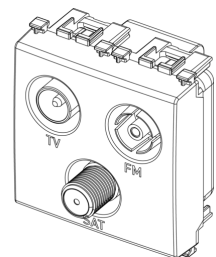

ARKÉ: TV-FM-SAT single conn. 3outs grey

19303

Wiring devices / Traditional wiring devices / ARKÉ / Devices

TV-FM-SAT single conn. 3outs grey

Coaxial TV-FM radio-SAT 5-2400 MHz socket outlet, single connection, demix, 3 outputs with TV male and female FM radio and F-type (SAT) connectors, connection attenuation 1 dB, grey - 2 modules. Allows the passage of d.c. current and control signals (24 V 500 mA max) through the female connector

3 - Active

5 NR

- [Multilanguage instructions sheet \(485 kb\)](#)

- [Arké lives in your time](#)

3D

- **Class group:** Antenna and satellite technique
- **Class:** Antenna socket box
- **Model:** End socket
- **Cover:** None
- **Tap loss at 860 MHz:** 1,80 dB
- **Tap loss at 2150 MHz:** 1,30 dB
- **Number of outlets:** 3

- 00. CE Marking - EU
- 10. EAC Eurasian Customs Union
- 37. Marking - Morocco

- **Suitable for remote power supply:** Yes
- **Type of fastening:** Snap mounting (engagement)
- **Colour:** Grey
- **RAL-number (similar):** 7015
- **Surface protection:** Untreated
- **Material:** Plastic

- 43. UKCA mark - Great Britain
- 96. Electrotechnical expert ([download](#))
- 99. WEEE Directive ([download](#))

8007352436510
1 NR
5.1x4.3x5.3 [cm]
82.4 [g]

8007352436527
5 NR
14.4x11.6x6 [cm]
460.9 [g]